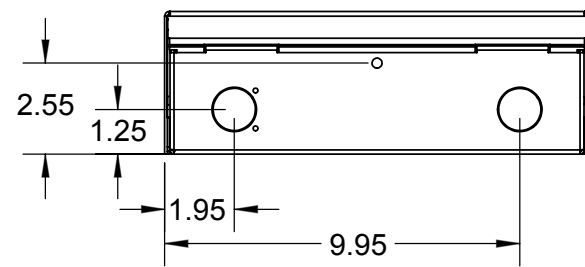

FRONT VIEW

SIDE VIEW

BACK VIEW

BOTTOM VIEW

CB 2-e

**Code Blue**  
800-205-7186 | codeblue.com

© 2020 Code Blue Corporation

CAD-109-C