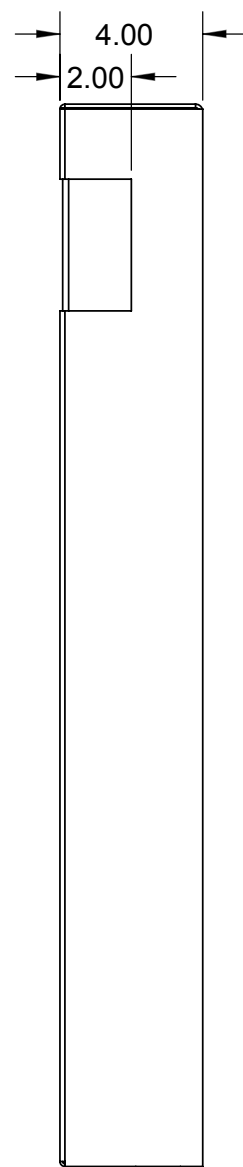

FRONT VIEW

SIDE VIEW

BACK VIEW

BOTTOM VIEW

CB 2-e

**Code Blue**  
800-205-7186 | codeblue.com

© 2020 Code Blue Corporation

CAD-109-C