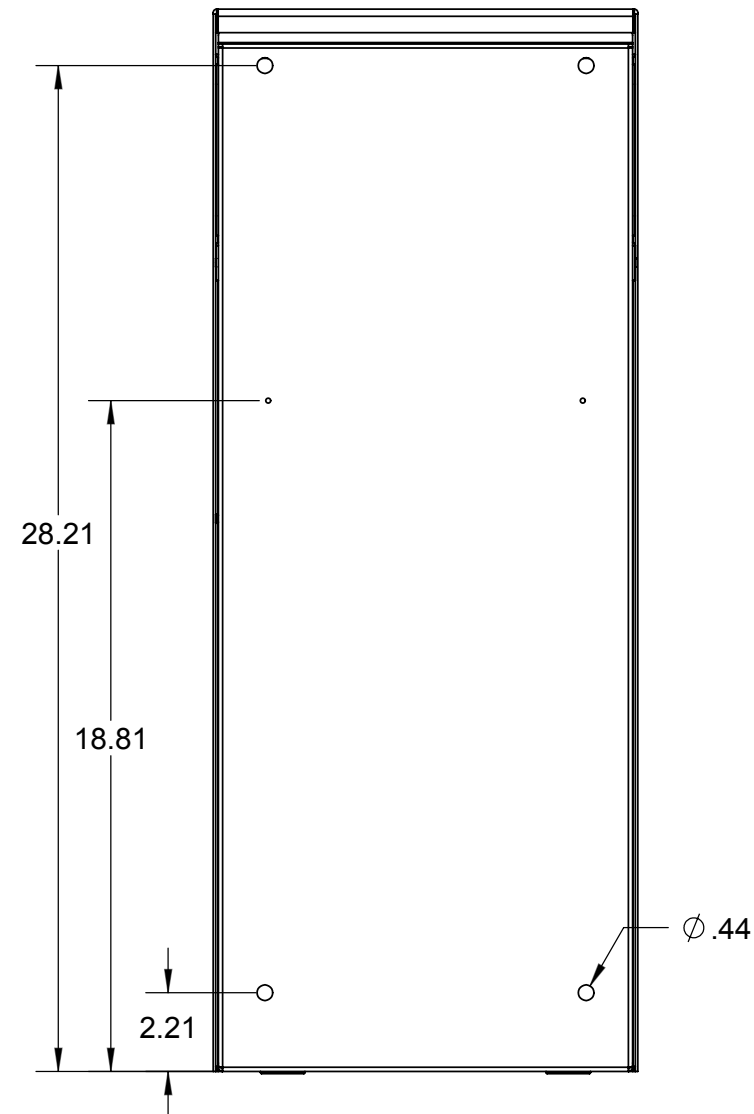

FRONT VIEW

SIDE VIEW

BACK VIEW

BOTTOM VIEW

CB 2-e

**Code Blue**  
800-205-7186 | codeblue.com

© 2020 Code Blue Corporation

CAD-109-C