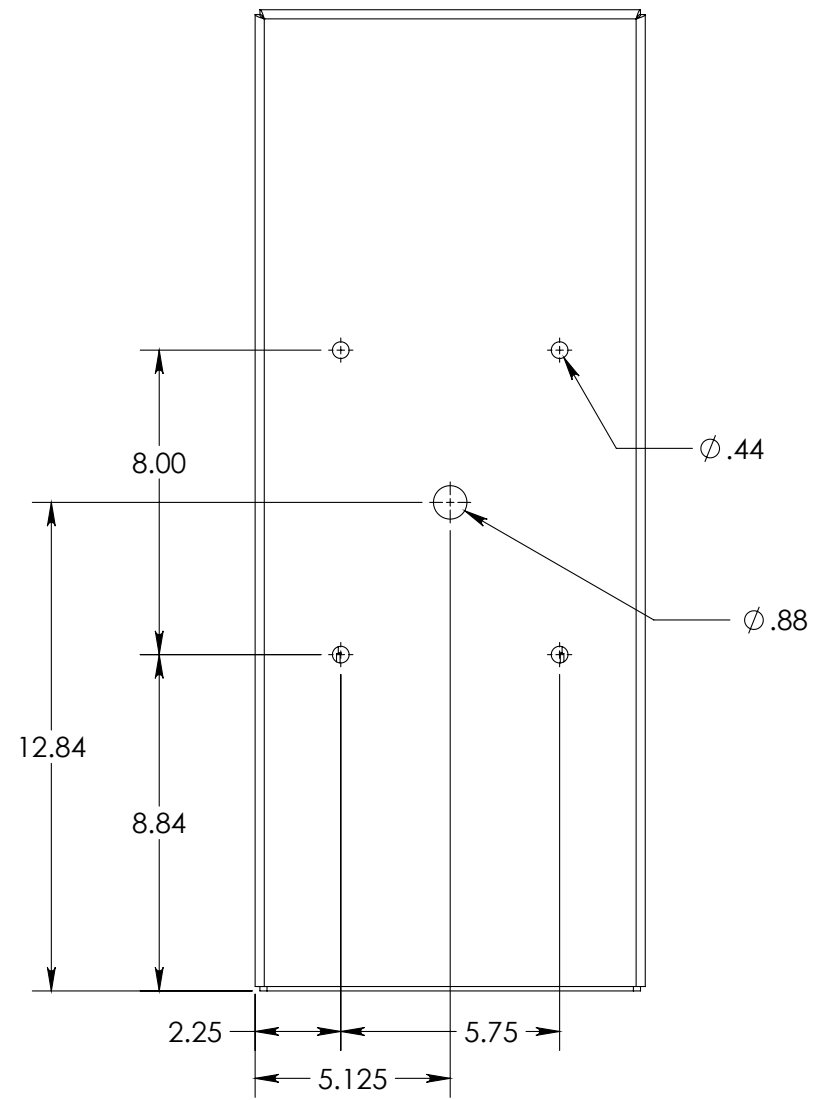

FRONT VIEW

SIDE VIEW

BACK VIEW

BOTTOM VIEW

CB 4-s with Dual Faceplates

800-205-7186 | codeblue.com

© 2017 Code Blue Corporation