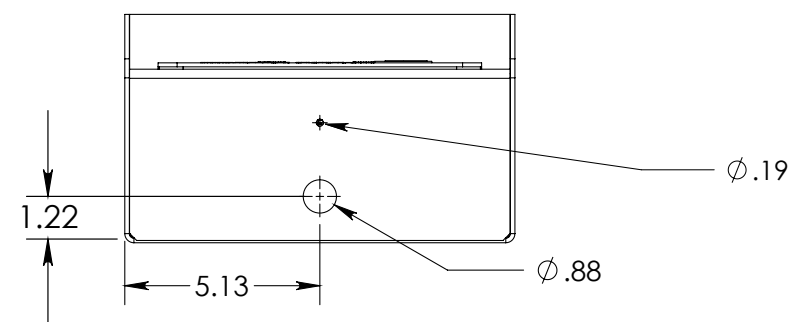

FRONT VIEW

SIDE VIEW

BACK VIEW

BOTTOM VIEW

CB 4-s with Dual Faceplates

800-205-7186 | codeblue.com

© 2017 Code Blue Corporation