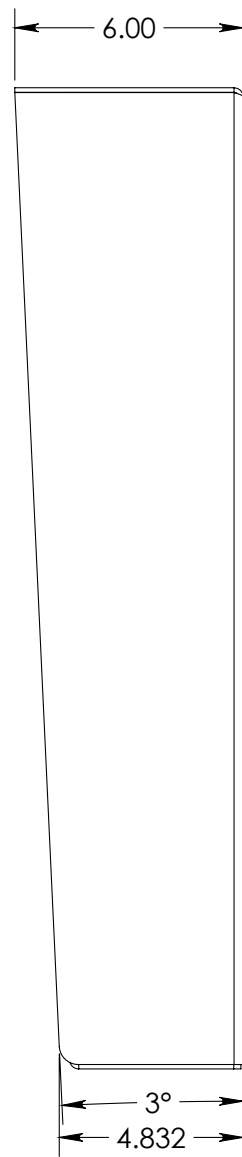

FRONT VIEW

SIDE VIEW

BACK VIEW

BOTTOM VIEW

CB 4-s with Dual Faceplates

800-205-7186 | codeblue.com

© 2017 Code Blue Corporation