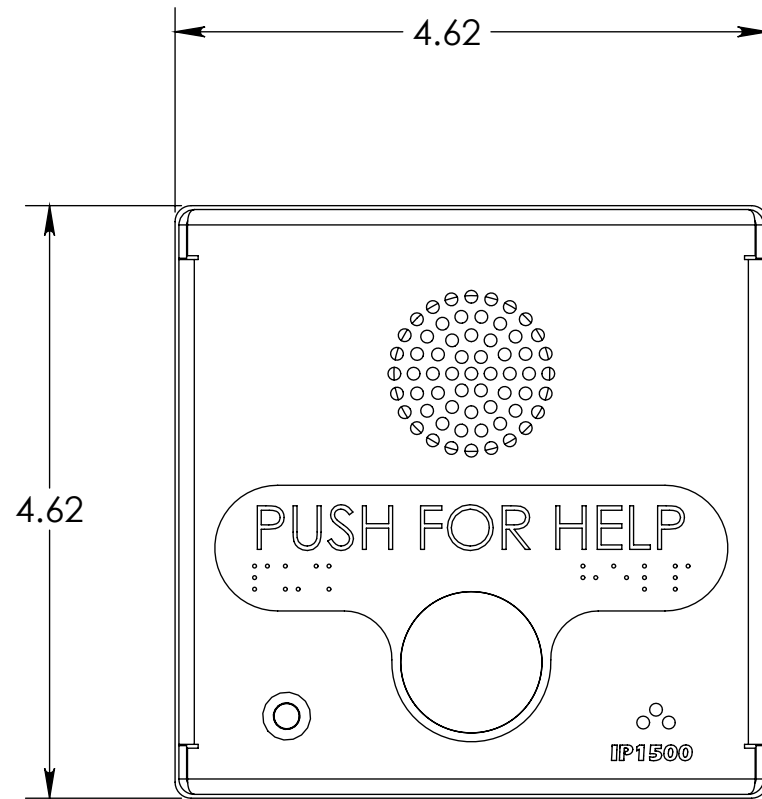

SIDE VIEW

FRONT VIEW

BACK VIEW

IP1500 VoIP Speakerphone

800-205-7186 | codeblue.com

© 2017 Code Blue Corporation