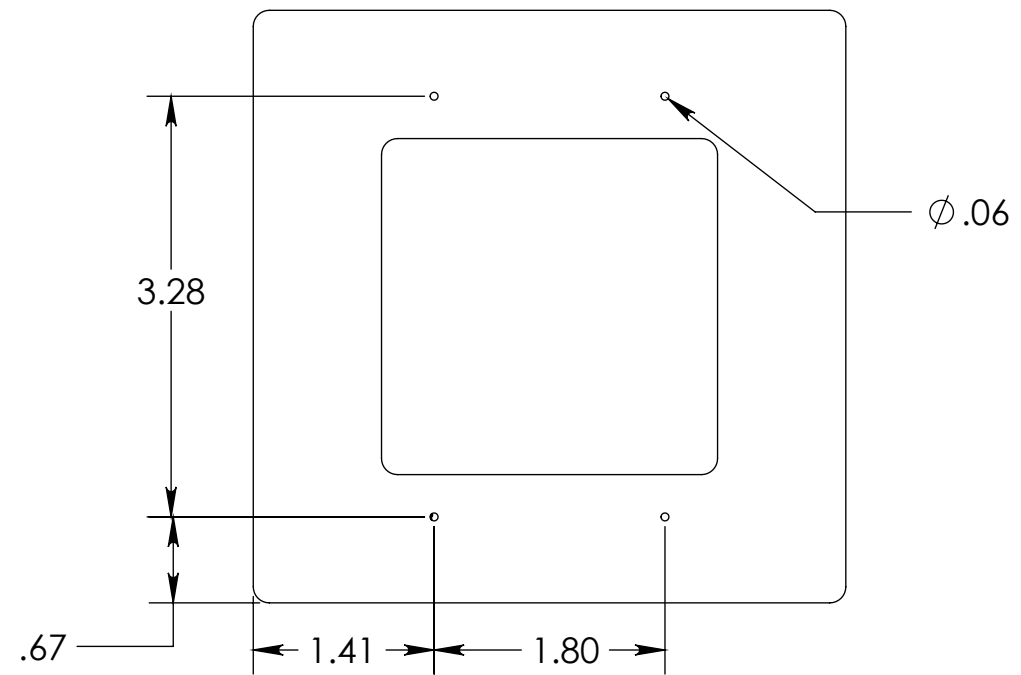

SIDE VIEW

FRONT VIEW

BACK VIEW

IP1500 VoIP Speakerphone

800-205-7186 | codeblue.com

© 2017 Code Blue Corporation