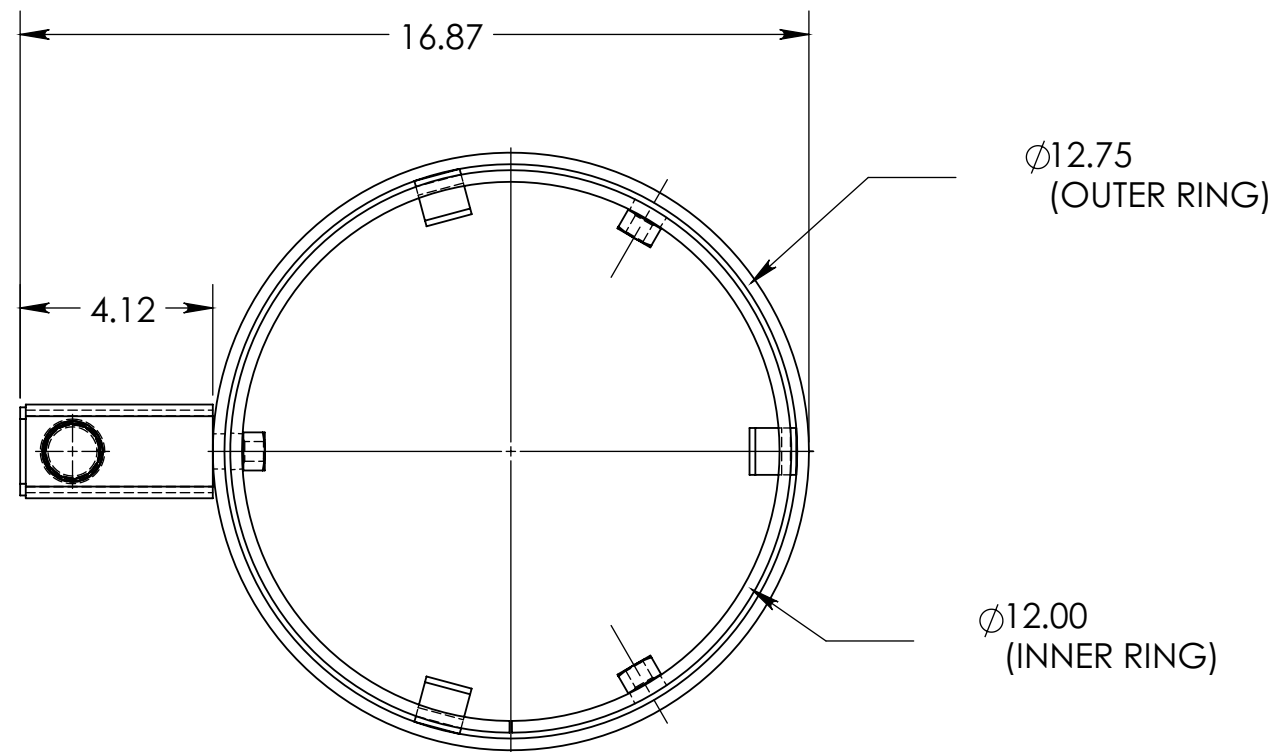

1 Series 5.25" Mounting Ring

Equipment Mounting Rings

800-205-7186 | codeblue.com

© 2023 Code Blue Corporation

1 Series 5.25" Mounting Ring with Post

Equipment Mounting Rings

Code Blue

800-205-7186 | codeblue.com

© 2023 Code Blue Corporation

Legacy 1 Series 16.5" Mounting Ring
Equipment Mounting Rings

800-205-7186 | codeblue.com

© 2023 Code Blue Corporation