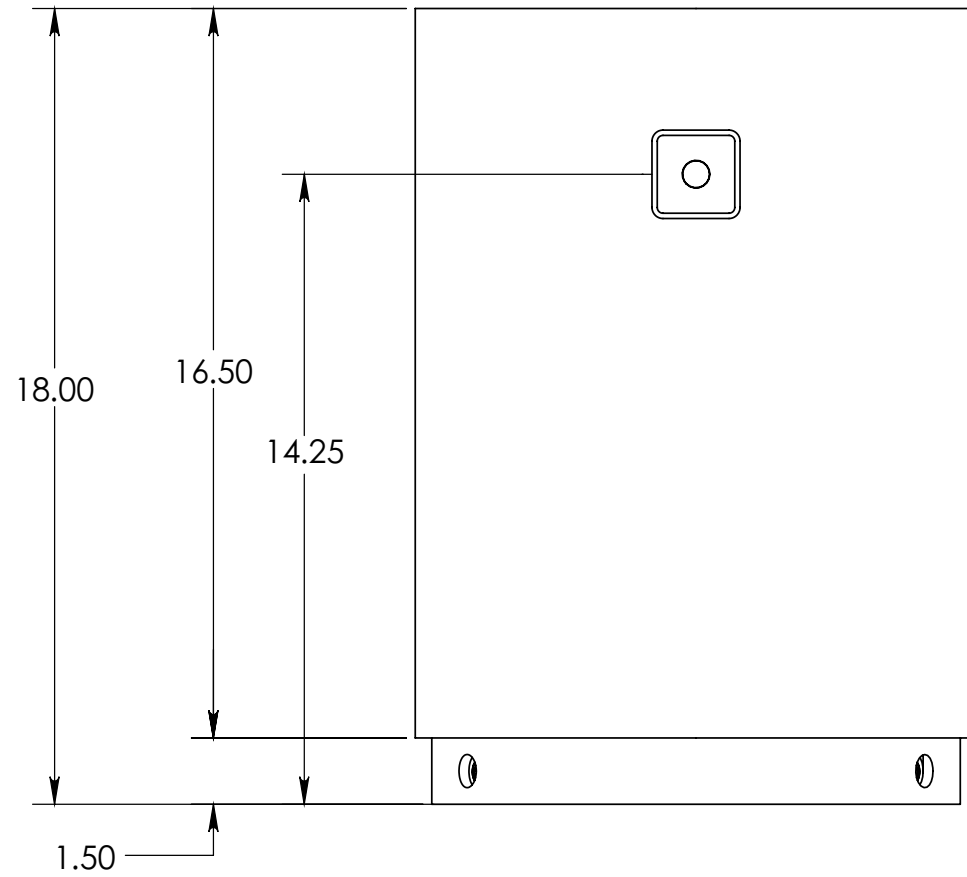

1 Series 5.25" Mounting Ring

Equipment Mounting Rings

800-205-7186 | codeblue.com

© 2023 Code Blue Corporation

1 Series 5.25" Mounting Ring with Post

Equipment Mounting Rings

Code Blue

800-205-7186 | codeblue.com

© 2023 Code Blue Corporation

Legacy 1 Series 16.5" Mounting Ring
Equipment Mounting Rings

800-205-7186 | codeblue.com

© 2023 Code Blue Corporation