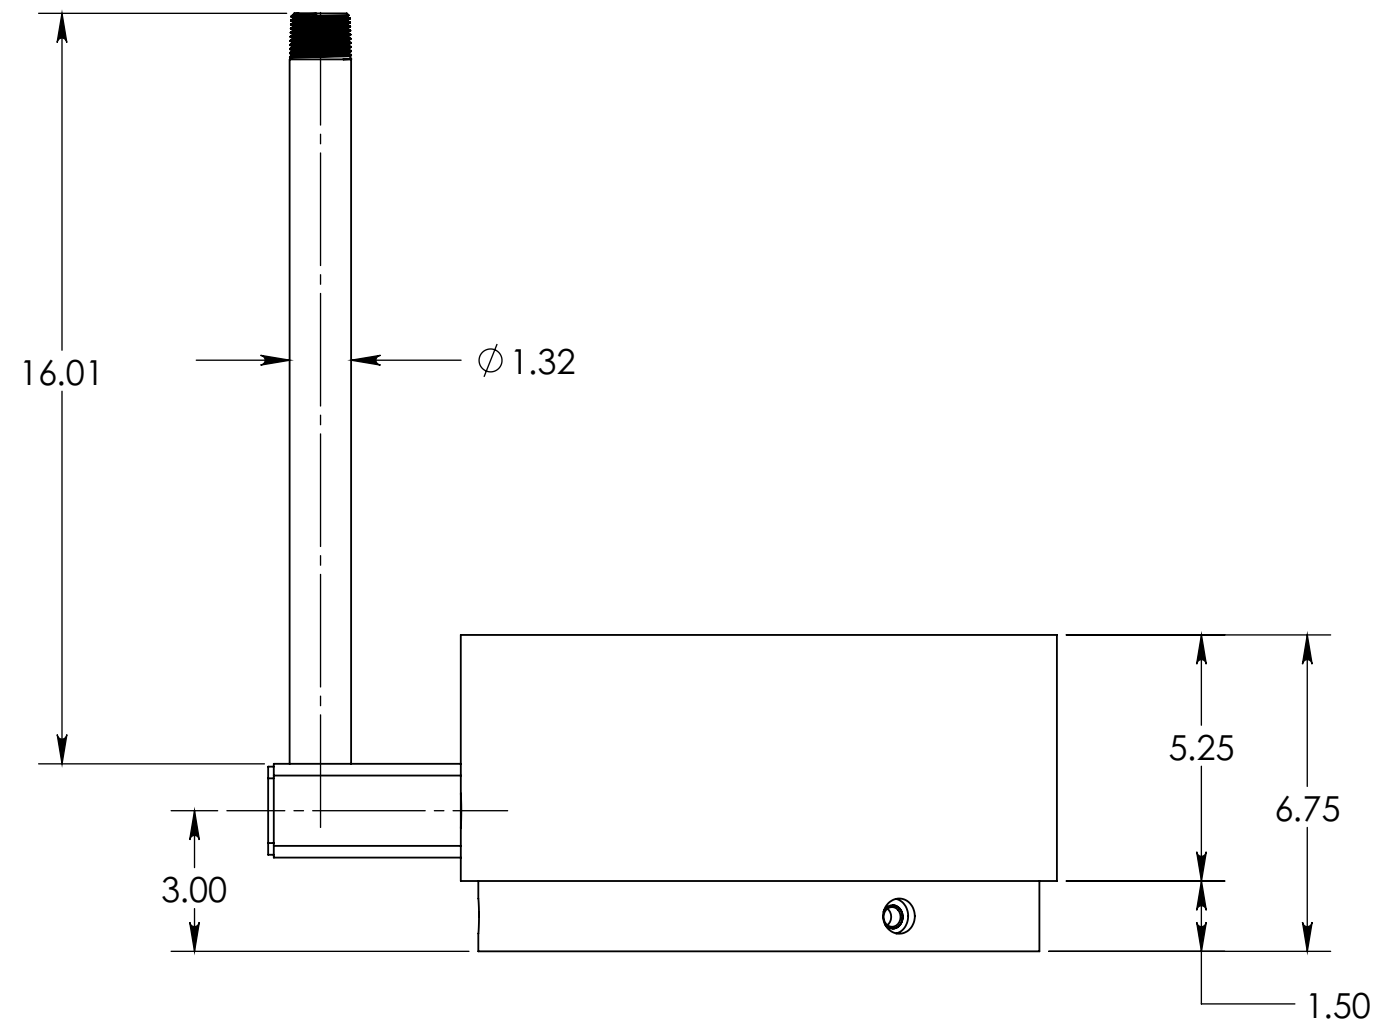

1 Series 5.25" Mounting Ring

Equipment Mounting Rings

800-205-7186 | codeblue.com

© 2023 Code Blue Corporation

1 Series 5.25" Mounting Ring with Post

Equipment Mounting Rings

Code Blue

800-205-7186 | codeblue.com