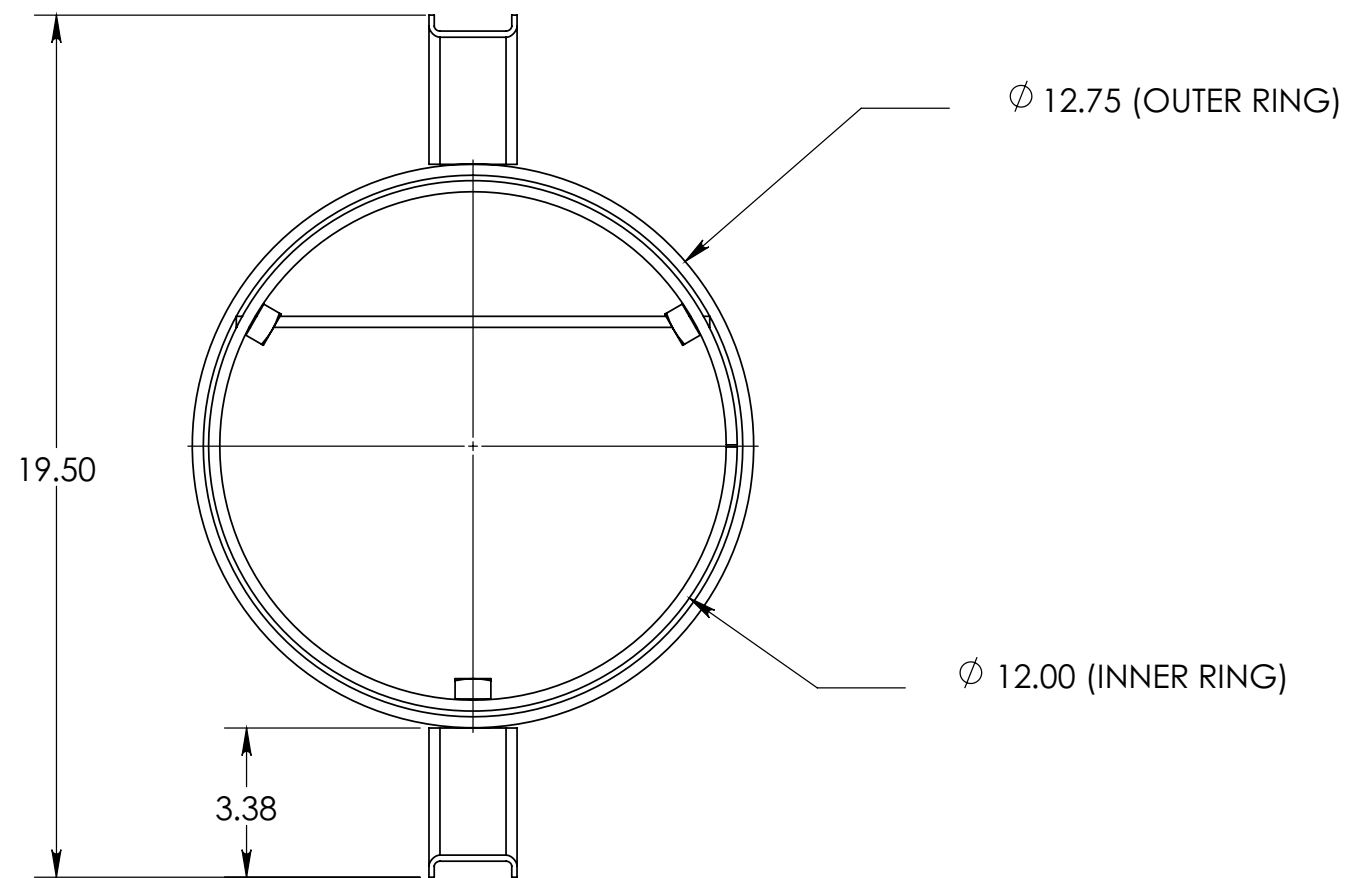

1 Series 5.25" Mounting Ring

Equipment Mounting Rings

800-205-7186 | codeblue.com

© 2023 Code Blue Corporation

1 Series 5.25" Mounting Ring with Post

Equipment Mounting Rings

Code Blue

800-205-7186 | codeblue.com

© 2023 Code Blue Corporation

Legacy 1 Series 16.5" Mounting Ring
Equipment Mounting Rings

800-205-7186 | codeblue.com

© 2023 Code Blue Corporation