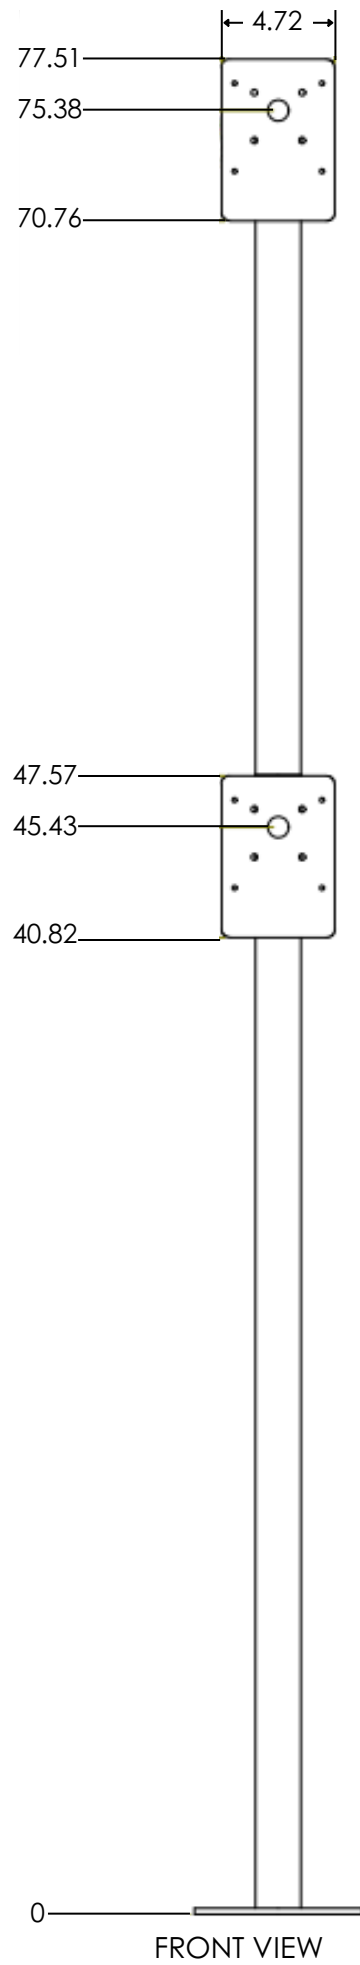

FRONT VIEW

SIDE VIEW

BOTTOM VIEW

MOUNTING PLATE DETAIL

Single Curb Mount for CB4 & CB6 Series

Code Blue

800-205-7186 | codeblue.com

© 2023 Code Blue Corporation

FRONT VIEW

SIDE VIEW

BOTTOM VIEW

MOUNTING PLATE DETAIL

Dual Curb Mount for CB4 & CB6 Series

Code Blue

800-205-7186 | codeblue.com

© 2023 Code Blue Corporation

FRONT VIEW

SIDE VIEW

BOTTOM VIEW

MOUNTING PLATE DETAIL

Single Curb Mount for Centry & IP2500

800-205-7186 | codeblue.com

© 2023 Code Blue Corporation

FRONT VIEW

SIDE VIEW

BOTTOM VIEW

MOUNTING PLATE DETAIL

Dual Curb Mount for Centry & IP2500

Code Blue

800-205-7186 | codeblue.com

© 2023 Code Blue Corporation