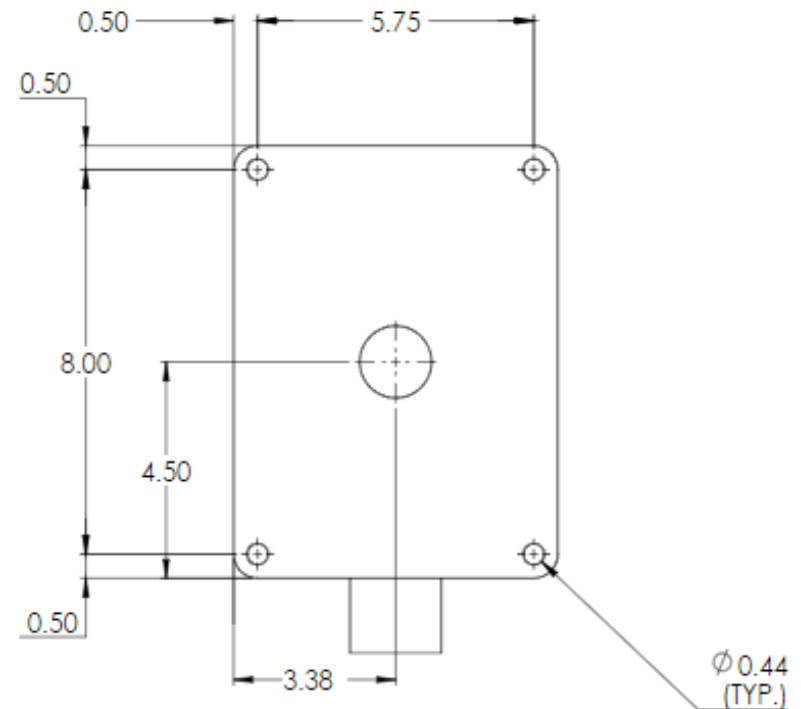

FRONT VIEW

SIDE VIEW

BOTTOM VIEW

MOUNTING PLATE DETAIL

Single Curb Mount for CB4 & CB6 Series

Code Blue

800-205-7186 | codeblue.com

© 2023 Code Blue Corporation

FRONT VIEW

SIDE VIEW

BOTTOM VIEW

MOUNTING PLATE DETAIL

Dual Curb Mount for CB4 & CB6 Series

Code Blue

800-205-7186 | codeblue.com

© 2023 Code Blue Corporation

FRONT VIEW

SIDE VIEW

BOTTOM VIEW

MOUNTING PLATE DETAIL

Single Curb Mount for Centry & IP2500

800-205-7186 | codeblue.com

© 2023 Code Blue Corporation

FRONT VIEW

SIDE VIEW

BOTTOM VIEW

MOUNTING PLATE DETAIL

Dual Curb Mount for Centry & IP2500

Code Blue

800-205-7186 | codeblue.com

© 2023 Code Blue Corporation