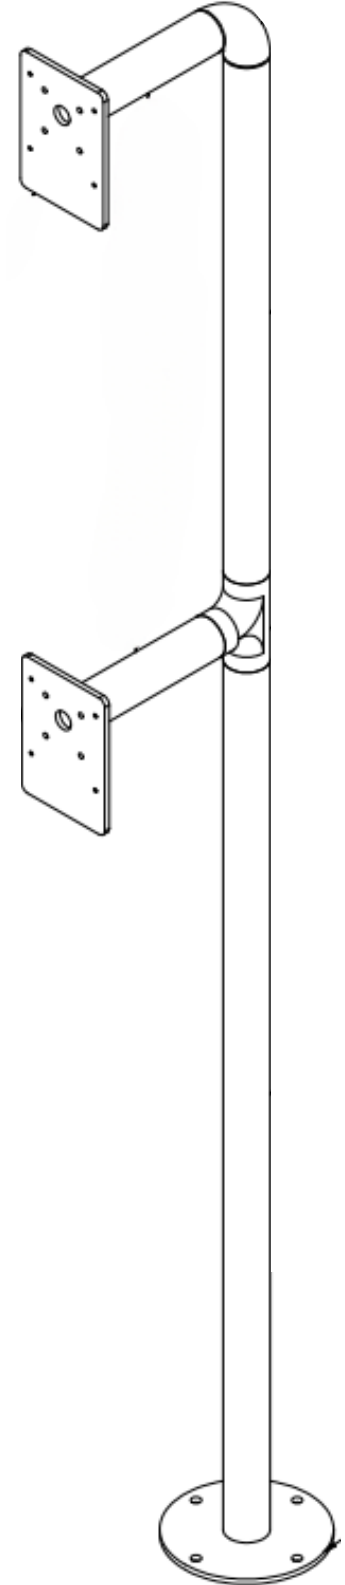

FRONT VIEW

SIDE VIEW

BOTTOM VIEW

MOUNTING PLATE DETAIL

Single Curb Mount for CB4 & CB6 Series

Code Blue

800-205-7186 | codeblue.com

© 2023 Code Blue Corporation

FRONT VIEW

SIDE VIEW

BOTTOM VIEW

MOUNTING PLATE DETAIL

Dual Curb Mount for CB4 & CB6 Series

Code Blue

800-205-7186 | codeblue.com

© 2023 Code Blue Corporation

FRONT VIEW

SIDE VIEW

BOTTOM VIEW

MOUNTING PLATE DETAIL

Single Curb Mount for Centry & IP2500

800-205-7186 | codeblue.com

© 2023 Code Blue Corporation

FRONT VIEW

SIDE VIEW

BOTTOM VIEW

MOUNTING PLATE DETAIL

Dual Curb Mount for Centry & IP2500

Code Blue

800-205-7186 | codeblue.com

© 2023 Code Blue Corporation