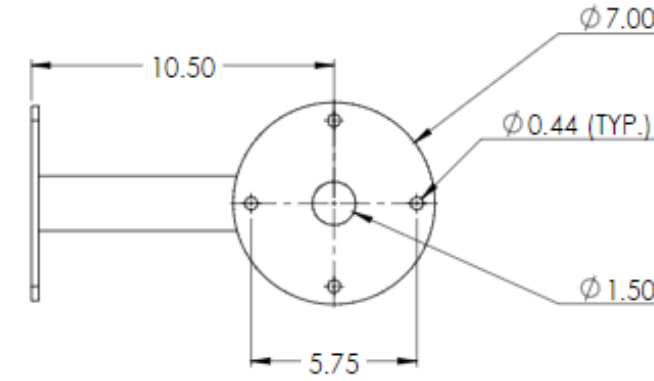

FRONT VIEW

SIDE VIEW

BOTTOM VIEW

MOUNTING PLATE DETAIL

Single Curb Mount for CB4 & CB6 Series

Code Blue

800-205-7186 | codeblue.com

© 2023 Code Blue Corporation

FRONT VIEW

SIDE VIEW

BOTTOM VIEW

MOUNTING PLATE DETAIL

Dual Curb Mount for CB4 & CB6 Series

Code Blue

800-205-7186 | codeblue.com

© 2023 Code Blue Corporation

FRONT VIEW

SIDE VIEW

BOTTOM VIEW

MOUNTING PLATE DETAIL

Single Curb Mount for Centry & IP2500

800-205-7186 | codeblue.com

© 2023 Code Blue Corporation

FRONT VIEW

SIDE VIEW

BOTTOM VIEW

MOUNTING PLATE DETAIL

Dual Curb Mount for Centry & IP2500

Code Blue

800-205-7186 | codeblue.com

© 2023 Code Blue Corporation