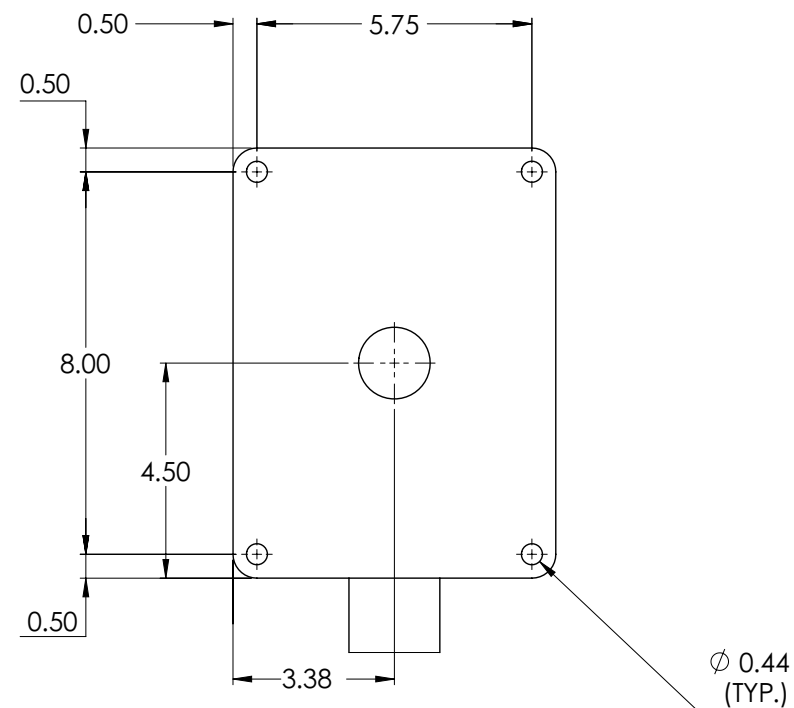

FRONT VIEW

SIDE VIEW

BOTTOM VIEW

MOUNTING PLATE DETAIL

Single Curb Mount for CB4 & CB6 Series

Code Blue

800-205-7186 | codeblue.com

© 2023 Code Blue Corporation

FRONT VIEW

SIDE VIEW

BOTTOM VIEW

MOUNTING PLATE DETAIL

Dual Curb Mount for CB4 & CB6 Series

Code Blue

800-205-7186 | codeblue.com

© 2023 Code Blue Corporation

FRONT VIEW

SIDE VIEW

BOTTOM VIEW

MOUNTING PLATE DETAIL

Single Curb Mount for Centry & IP2500

800-205-7186 | codeblue.com

© 2023 Code Blue Corporation

FRONT VIEW

SIDE VIEW

BOTTOM VIEW

MOUNTING PLATE DETAIL

Dual Curb Mount for Centry & IP2500

Code Blue

800-205-7186 | codeblue.com

© 2023 Code Blue Corporation