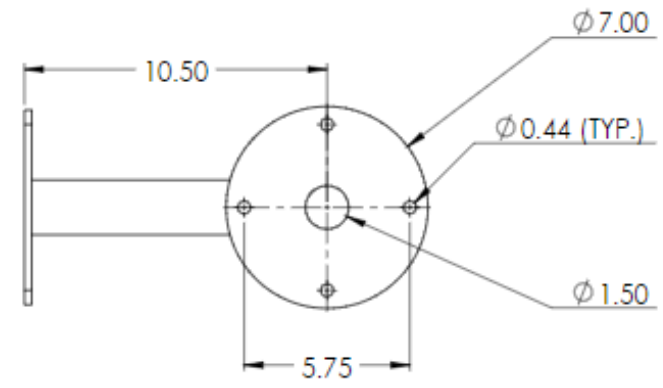

Single Curb Mount for Centry & IP2500

800-205-7186 | codeblue.com

© 2023 Code Blue Corporation