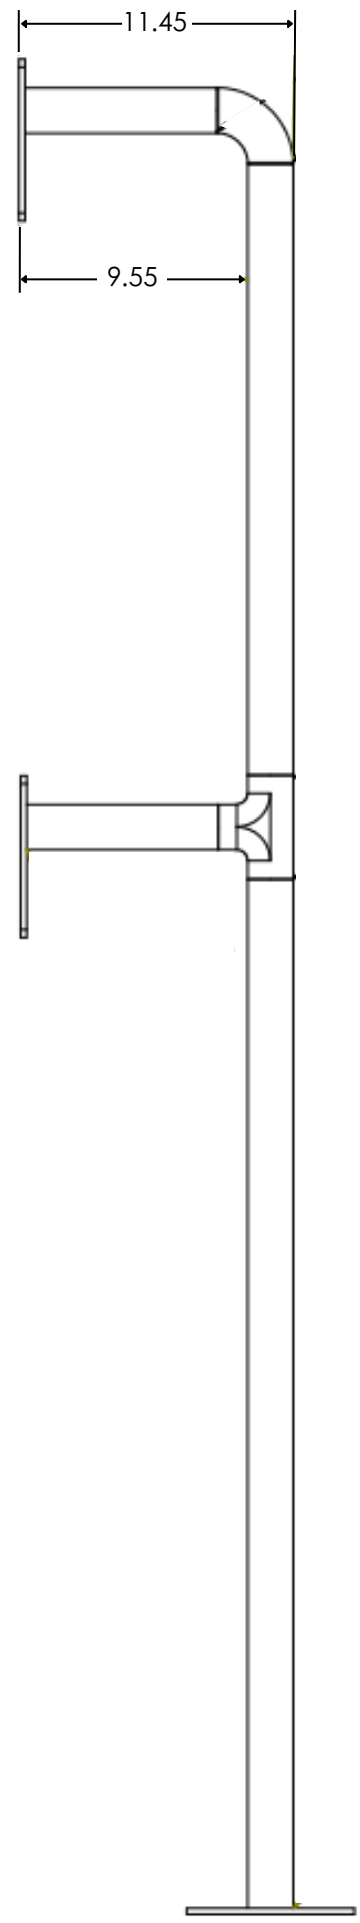

FRONT VIEW

SIDE VIEW

BOTTOM VIEW

MOUNTING PLATE DETAIL

Single Curb Mount for CB4 & CB6 Series

Code Blue

800-205-7186 | codeblue.com

© 2023 Code Blue Corporation

FRONT VIEW

SIDE VIEW

BOTTOM VIEW

MOUNTING PLATE DETAIL

Dual Curb Mount for CB4 & CB6 Series

Code Blue

800-205-7186 | codeblue.com

© 2023 Code Blue Corporation

FRONT VIEW

SIDE VIEW

BOTTOM VIEW

MOUNTING PLATE DETAIL

Single Curb Mount for Centry & IP2500

800-205-7186 | codeblue.com

© 2023 Code Blue Corporation

FRONT VIEW

SIDE VIEW

BOTTOM VIEW

MOUNTING PLATE DETAIL

Dual Curb Mount for Centry & IP2500

Code Blue

800-205-7186 | codeblue.com

© 2023 Code Blue Corporation