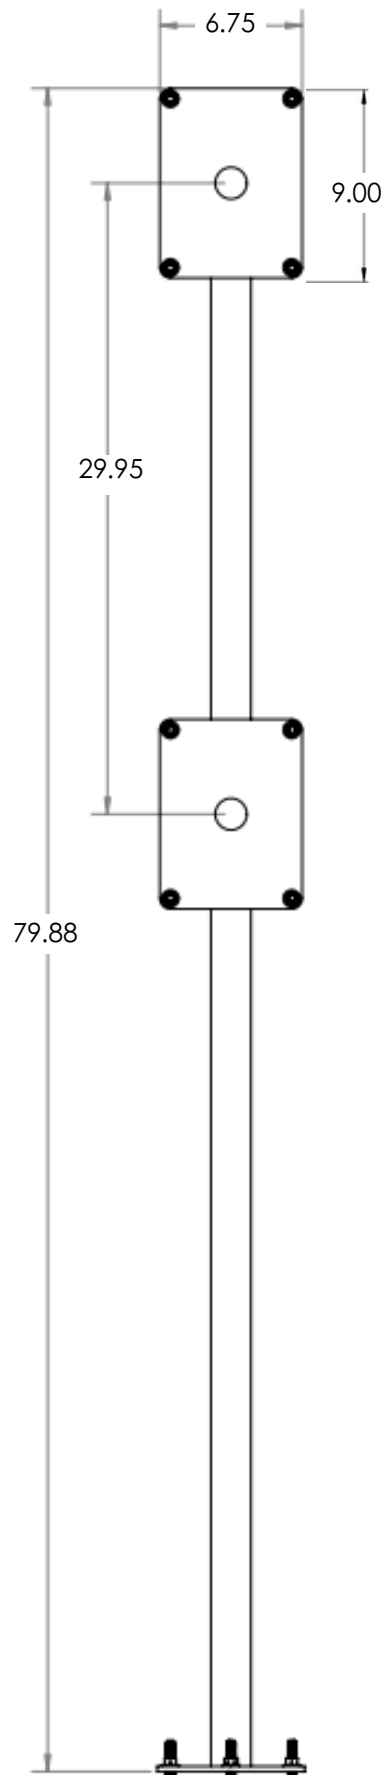

FRONT VIEW

SIDE VIEW

BOTTOM VIEW

MOUNTING PLATE DETAIL

Single Curb Mount for CB4 & CB6 Series

Code Blue

800-205-7186 | codeblue.com

© 2023 Code Blue Corporation

FRONT VIEW

SIDE VIEW

BOTTOM VIEW

MOUNTING PLATE DETAIL

Dual Curb Mount for CB4 & CB6 Series

Code Blue

800-205-7186 | codeblue.com

© 2023 Code Blue Corporation

FRONT VIEW

SIDE VIEW

BOTTOM VIEW

MOUNTING PLATE DETAIL

Single Curb Mount for Centry & IP2500

800-205-7186 | codeblue.com

© 2023 Code Blue Corporation

FRONT VIEW

SIDE VIEW

BOTTOM VIEW

MOUNTING PLATE DETAIL

Dual Curb Mount for Centry & IP2500

Code Blue

800-205-7186 | codeblue.com

© 2023 Code Blue Corporation