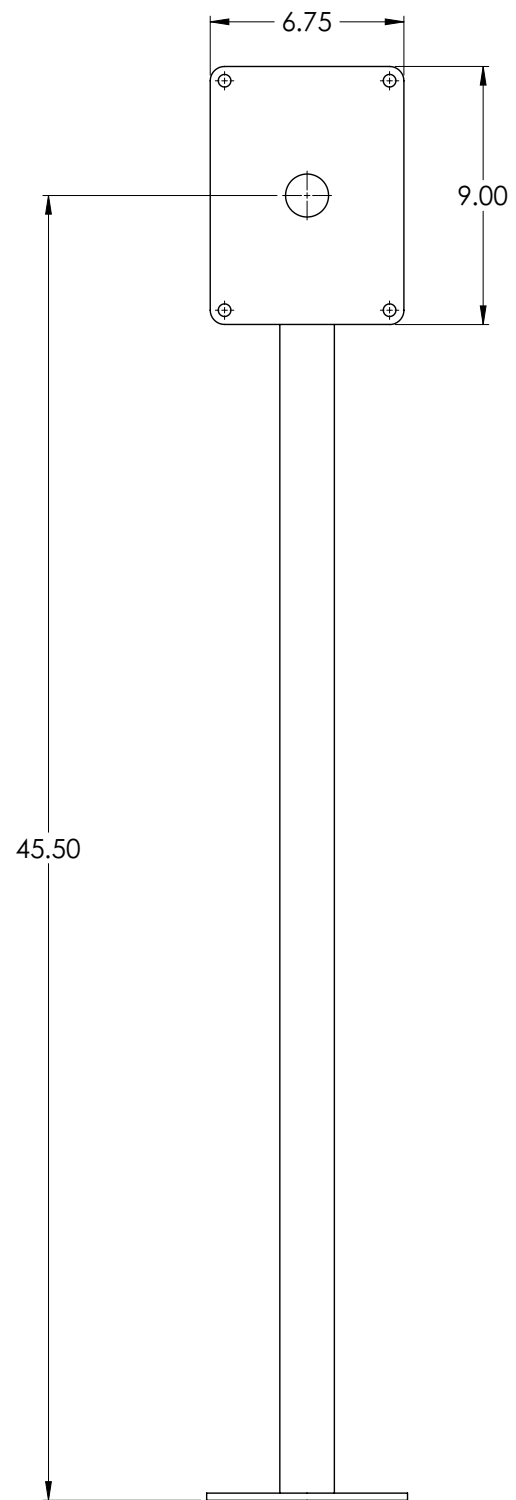

FRONT VIEW

SIDE VIEW

BOTTOM VIEW

MOUNTING PLATE DETAIL

Single Curb Mount for CB4 & CB6 Series

Code Blue

800-205-7186 | codeblue.com

© 2023 Code Blue Corporation

FRONT VIEW

SIDE VIEW

BOTTOM VIEW

MOUNTING PLATE DETAIL

Dual Curb Mount for CB4 & CB6 Series

Code Blue

800-205-7186 | codeblue.com

© 2023 Code Blue Corporation

FRONT VIEW

SIDE VIEW

BOTTOM VIEW

MOUNTING PLATE DETAIL

Single Curb Mount for Centry & IP2500

800-205-7186 | codeblue.com

© 2023 Code Blue Corporation

FRONT VIEW

SIDE VIEW

BOTTOM VIEW

MOUNTING PLATE DETAIL

Dual Curb Mount for Centry & IP2500

Code Blue

800-205-7186 | codeblue.com

© 2023 Code Blue Corporation