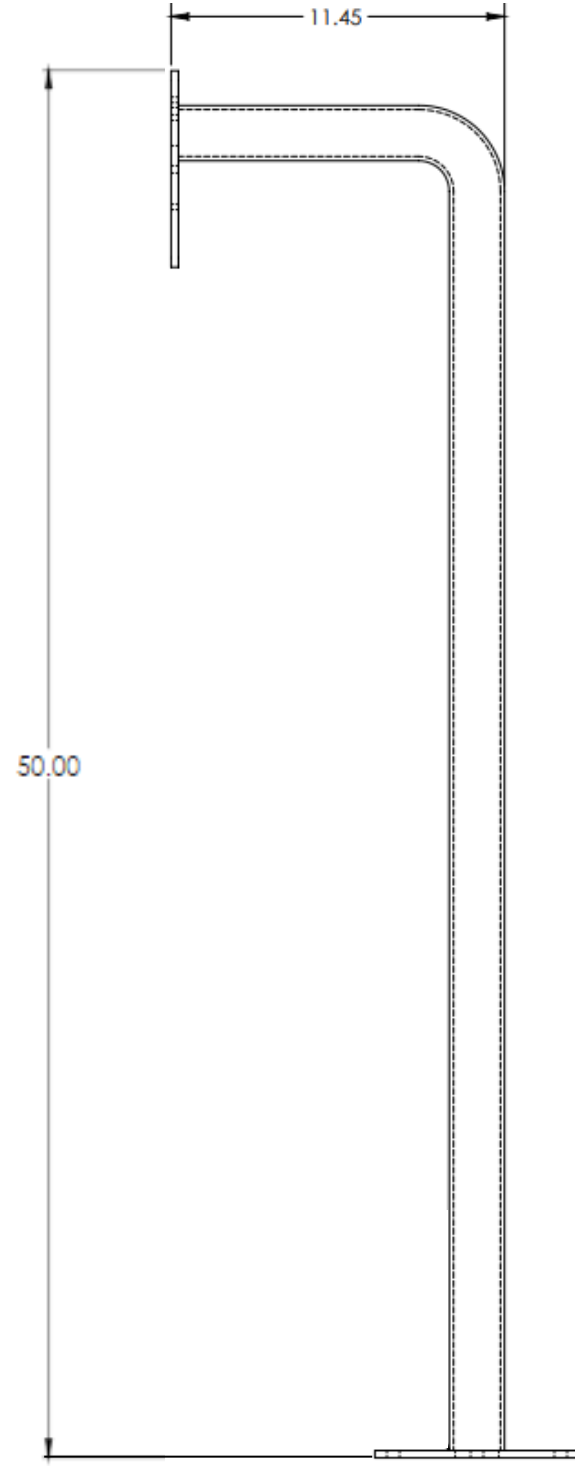

FRONT VIEW

SIDE VIEW

BOTTOM VIEW

MOUNTING PLATE DETAIL

Single Curb Mount for CB4 & CB6 Series

Code Blue

800-205-7186 | codeblue.com

© 2023 Code Blue Corporation

FRONT VIEW

SIDE VIEW

BOTTOM VIEW

MOUNTING PLATE DETAIL

Dual Curb Mount for CB4 & CB6 Series

Code Blue

800-205-7186 | codeblue.com

© 2023 Code Blue Corporation

FRONT VIEW

SIDE VIEW

BOTTOM VIEW

MOUNTING PLATE DETAIL

Single Curb Mount for Centry & IP2500

800-205-7186 | codeblue.com

© 2023 Code Blue Corporation

FRONT VIEW

SIDE VIEW

BOTTOM VIEW

MOUNTING PLATE DETAIL

Dual Curb Mount for Centry & IP2500

Code Blue

800-205-7186 | codeblue.com

© 2023 Code Blue Corporation