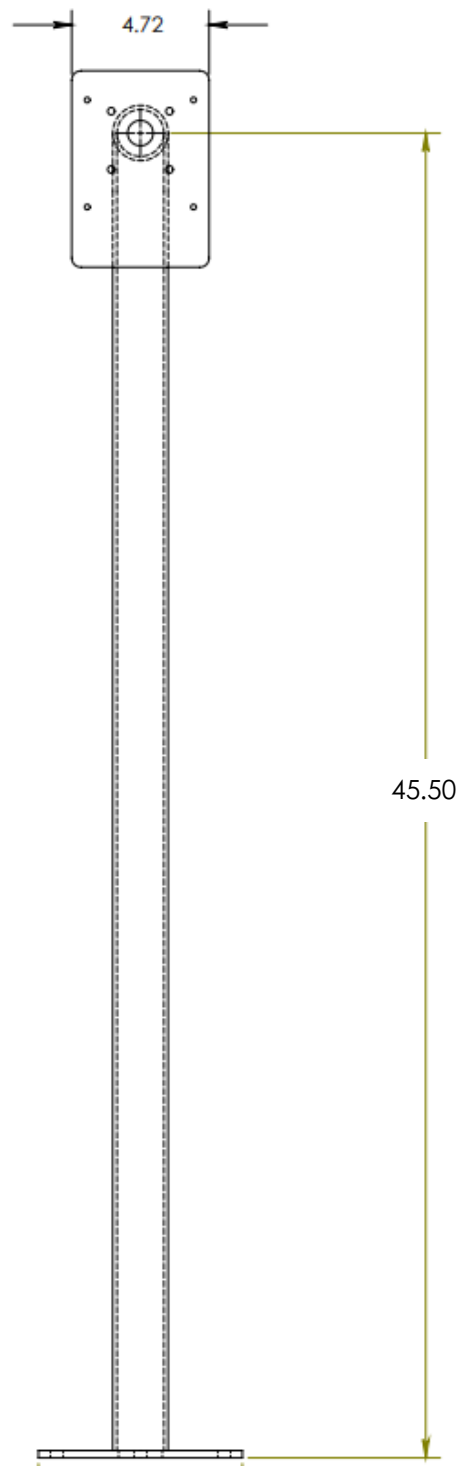

FRONT VIEW

SIDE VIEW

BOTTOM VIEW

MOUNTING PLATE DETAIL

Single Curb Mount for CB4 & CB6 Series

Code Blue

800-205-7186 | codeblue.com

© 2023 Code Blue Corporation

FRONT VIEW

SIDE VIEW

BOTTOM VIEW

MOUNTING PLATE DETAIL

Dual Curb Mount for CB4 & CB6 Series

Code Blue

800-205-7186 | codeblue.com

© 2023 Code Blue Corporation

FRONT VIEW

SIDE VIEW

BOTTOM VIEW

MOUNTING PLATE DETAIL

Single Curb Mount for Centry & IP2500

800-205-7186 | codeblue.com

© 2023 Code Blue Corporation

FRONT VIEW

SIDE VIEW

BOTTOM VIEW

MOUNTING PLATE DETAIL

Dual Curb Mount for Centry & IP2500

Code Blue

800-205-7186 | codeblue.com

© 2023 Code Blue Corporation