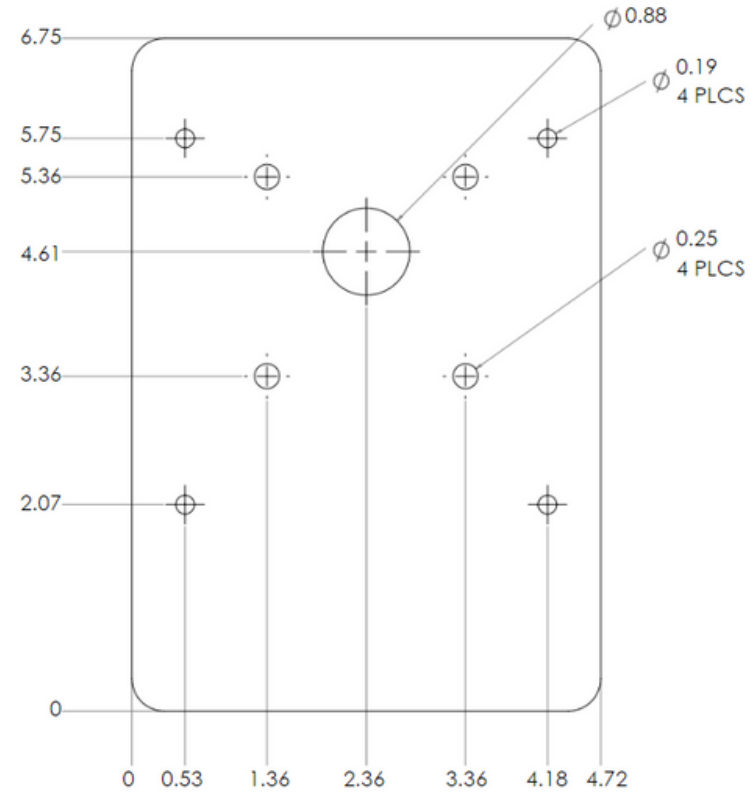

FRONT VIEW

SIDE VIEW

BOTTOM VIEW

MOUNTING PLATE DETAIL

Dual Curb Mount for CB4 & CB6 Series

Code Blue

800-205-7186 | codeblue.com

© 2023 Code Blue Corporation

FRONT VIEW

SIDE VIEW

BOTTOM VIEW

MOUNTING PLATE DETAIL

Single Curb Mount for Centry & IP2500

800-205-7186 | codeblue.com

© 2023 Code Blue Corporation

FRONT VIEW

SIDE VIEW

BOTTOM VIEW

MOUNTING PLATE DETAIL

Dual Curb Mount for Centry & IP2500

Code Blue

800-205-7186 | codeblue.com

© 2023 Code Blue Corporation