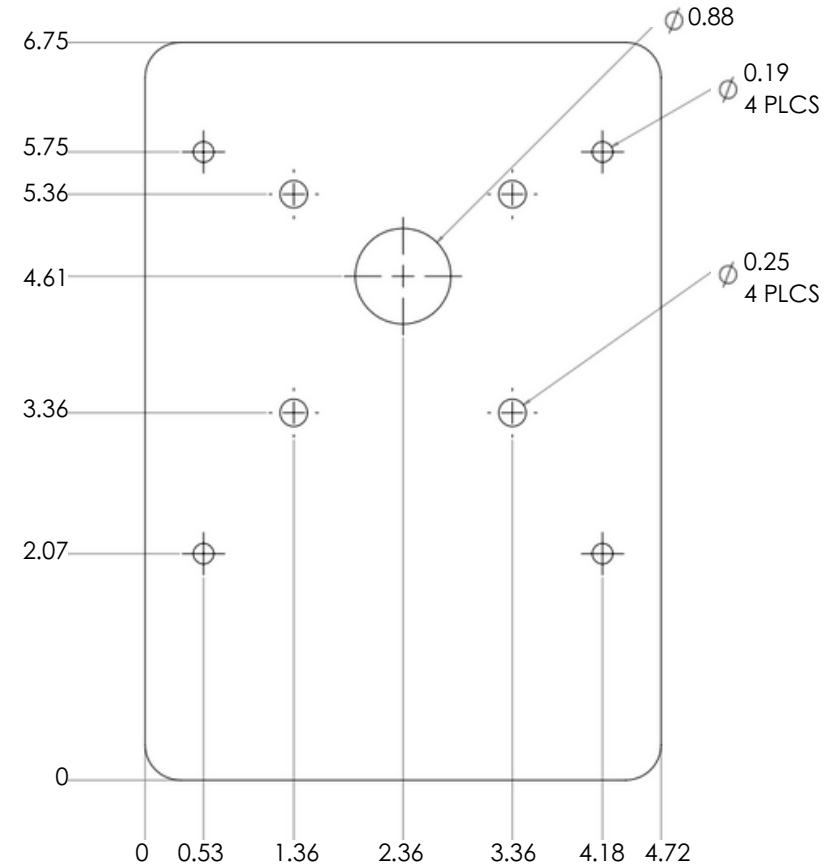

FRONT VIEW

SIDE VIEW

BOTTOM VIEW

MOUNTING PLATE DETAIL

Single Curb Mount for CB4 & CB6 Series

Code Blue

800-205-7186 | codeblue.com

© 2023 Code Blue Corporation

FRONT VIEW

SIDE VIEW

BOTTOM VIEW

MOUNTING PLATE DETAIL

Dual Curb Mount for CB4 & CB6 Series

Code Blue

800-205-7186 | codeblue.com

© 2023 Code Blue Corporation

FRONT VIEW

SIDE VIEW

BOTTOM VIEW

MOUNTING PLATE DETAIL

Single Curb Mount for Centry & IP2500

800-205-7186 | codeblue.com

© 2023 Code Blue Corporation

FRONT VIEW

SIDE VIEW

BOTTOM VIEW

MOUNTING PLATE DETAIL

Dual Curb Mount for Centry & IP2500

Code Blue

800-205-7186 | codeblue.com

© 2023 Code Blue Corporation