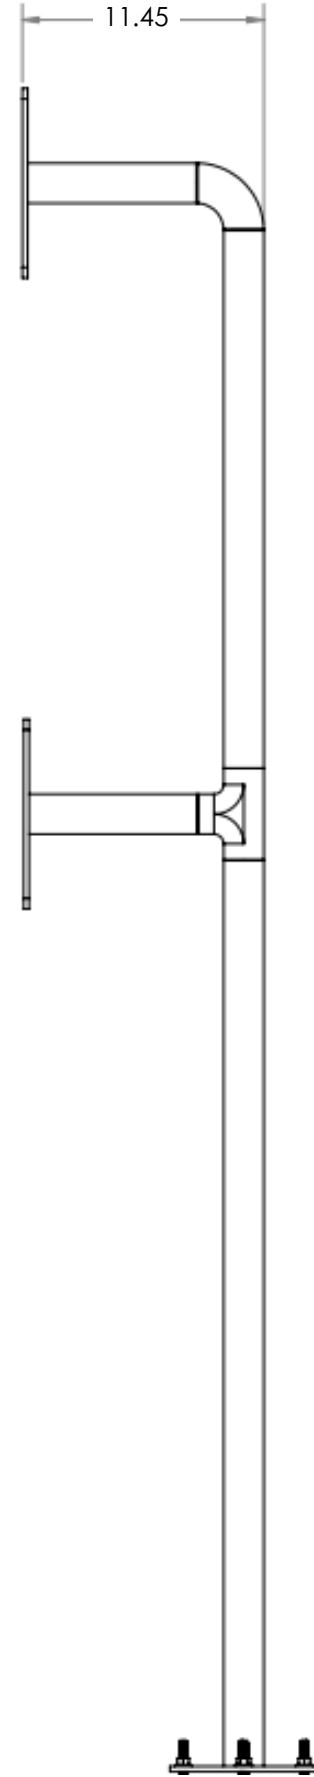

FRONT VIEW

SIDE VIEW

BOTTOM VIEW

MOUNTING PLATE DETAIL

Single Curb Mount for CB4 & CB6 Series

Code Blue

800-205-7186 | codeblue.com

© 2023 Code Blue Corporation

FRONT VIEW

SIDE VIEW

BOTTOM VIEW

MOUNTING PLATE DETAIL

Dual Curb Mount for CB4 & CB6 Series

Code Blue

800-205-7186 | codeblue.com

© 2023 Code Blue Corporation

FRONT VIEW

SIDE VIEW

BOTTOM VIEW

MOUNTING PLATE DETAIL

Single Curb Mount for Centry & IP2500

800-205-7186 | codeblue.com

© 2023 Code Blue Corporation

FRONT VIEW

SIDE VIEW

BOTTOM VIEW

MOUNTING PLATE DETAIL

Dual Curb Mount for Centry & IP2500

Code Blue

800-205-7186 | codeblue.com

© 2023 Code Blue Corporation