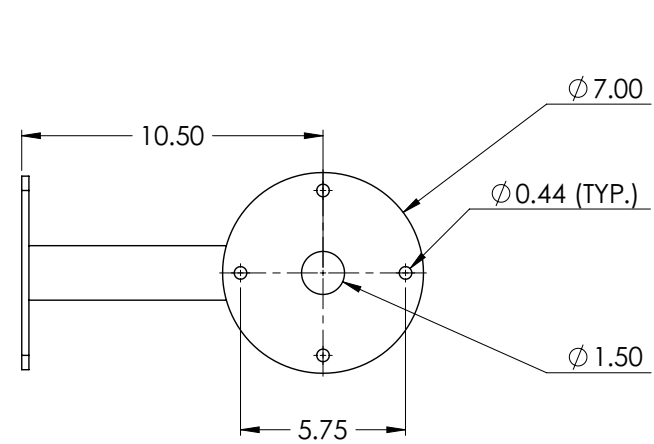

FRONT VIEW

SIDE VIEW

BOTTOM VIEW

MOUNTING PLATE DETAIL

Single Curb Mount for CB4 & CB6 Series

Code Blue

800-205-7186 | codeblue.com

© 2023 Code Blue Corporation

FRONT VIEW

SIDE VIEW

BOTTOM VIEW

MOUNTING PLATE DETAIL

Dual Curb Mount for CB4 & CB6 Series

Code Blue

800-205-7186 | codeblue.com

© 2023 Code Blue Corporation

FRONT VIEW

SIDE VIEW

BOTTOM VIEW

MOUNTING PLATE DETAIL

Single Curb Mount for Centry & IP2500

800-205-7186 | codeblue.com

© 2023 Code Blue Corporation

FRONT VIEW

SIDE VIEW

BOTTOM VIEW

MOUNTING PLATE DETAIL

Dual Curb Mount for Centry & IP2500

Code Blue

800-205-7186 | codeblue.com

© 2023 Code Blue Corporation