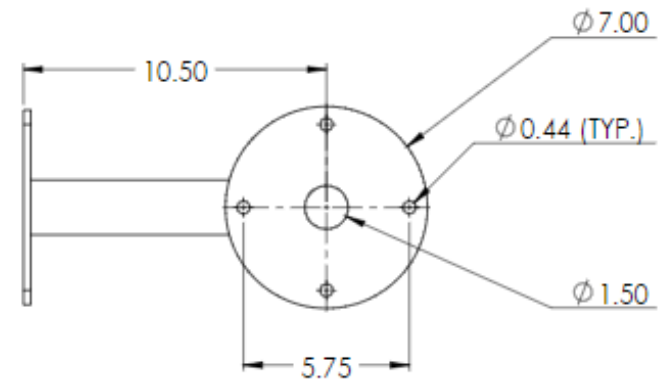

Dual Curb Mount for Centry & IP2500

Code Blue

800-205-7186 | codeblue.com

© 2023 Code Blue Corporation