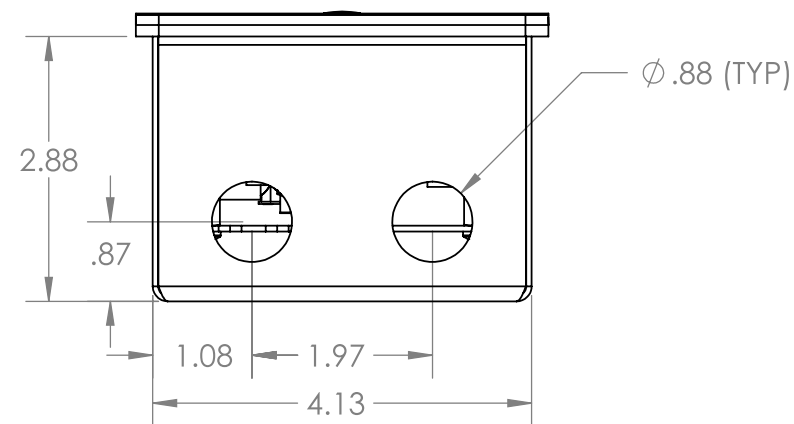

BACK VIEW

FRONT VIEW

SIDE VIEW

BOTTOM VIEW

Centry Flush Mount  
 **Code Blue**<sup>®</sup>  
 800-205-7186 | codeblue.com

© 2018 Code Blue Corporation