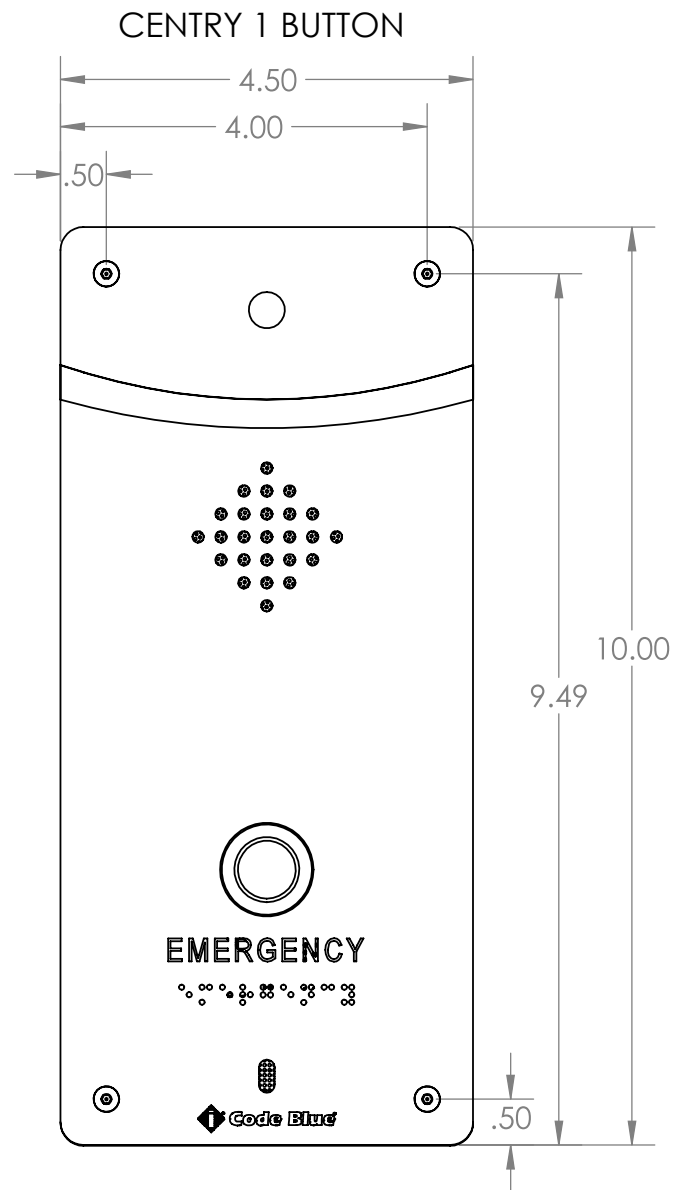

BACK VIEW

FRONT VIEW

SIDE VIEW

BOTTOM VIEW

Centry Flush Mount  
 **Code Blue**<sup>®</sup>  
 800-205-7186 | codeblue.com

© 2018 Code Blue Corporation