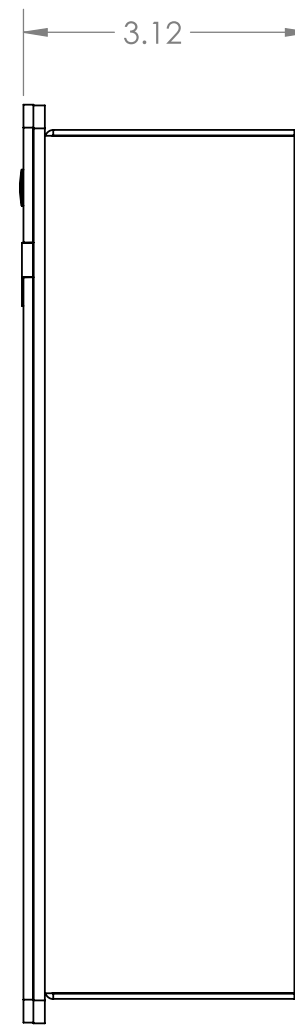

BACK VIEW

FRONT VIEW

SIDE VIEW

BOTTOM VIEW

Centry Flush Mount  
 **Code Blue**<sup>®</sup>  
 800-205-7186 | codeblue.com

© 2018 Code Blue Corporation