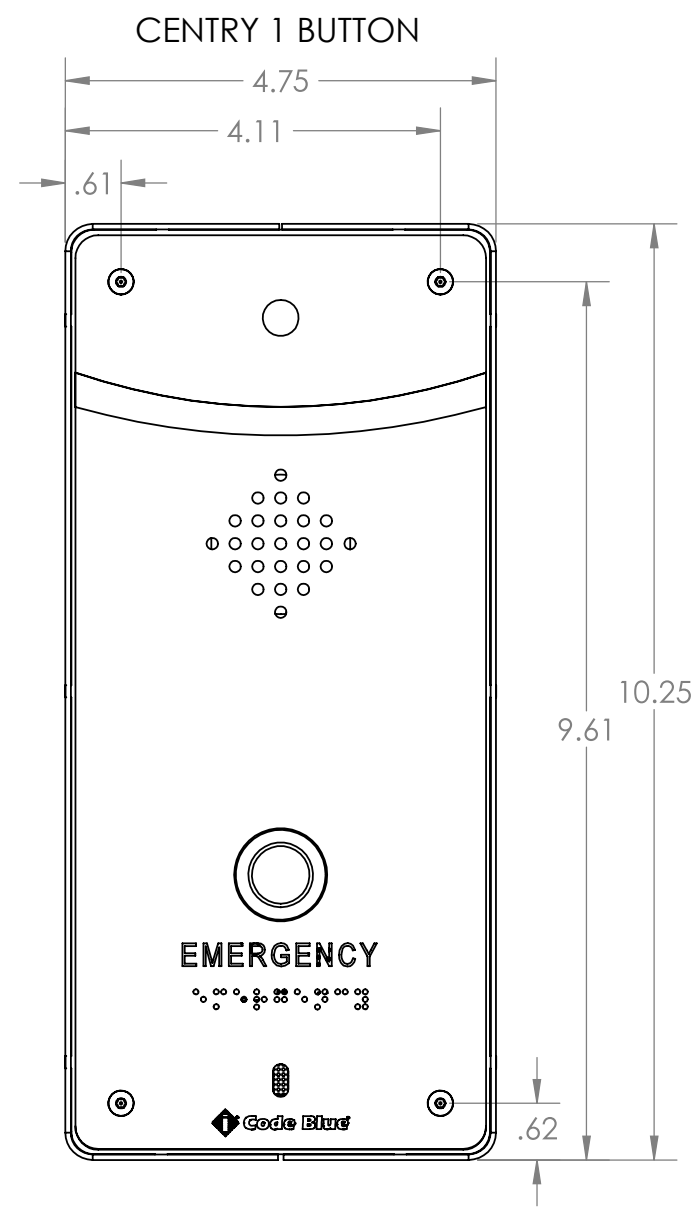

BACK VIEW

FRONT VIEW

SIDE VIEW

CENTRY 2 BUTTON

BOTTOM VIEW

Centry Surface Mount  
 **Code Blue**<sup>®</sup>  
 800-205-7186 | codeblue.com

© 2018 Code Blue Corporation