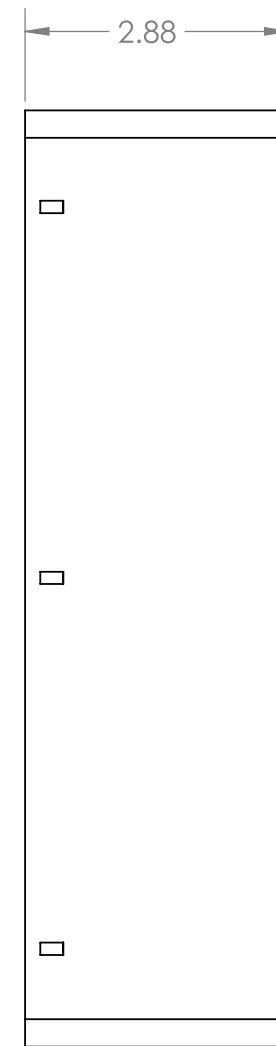

BACK VIEW

FRONT VIEW

SIDE VIEW

CENTRY 2 BUTTON

BOTTOM VIEW

Centry Surface Mount  
 **Code Blue**<sup>®</sup>  
 800-205-7186 | codeblue.com

© 2018 Code Blue Corporation