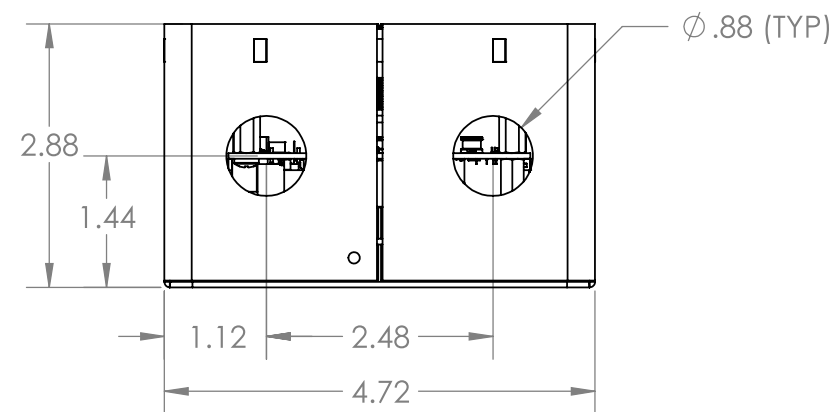

BACK VIEW

FRONT VIEW

SIDE VIEW

CENTRY 2 BUTTON

BOTTOM VIEW

Centry Surface Mount  
 **Code Blue**<sup>®</sup>  
 800-205-7186 | codeblue.com

© 2018 Code Blue Corporation