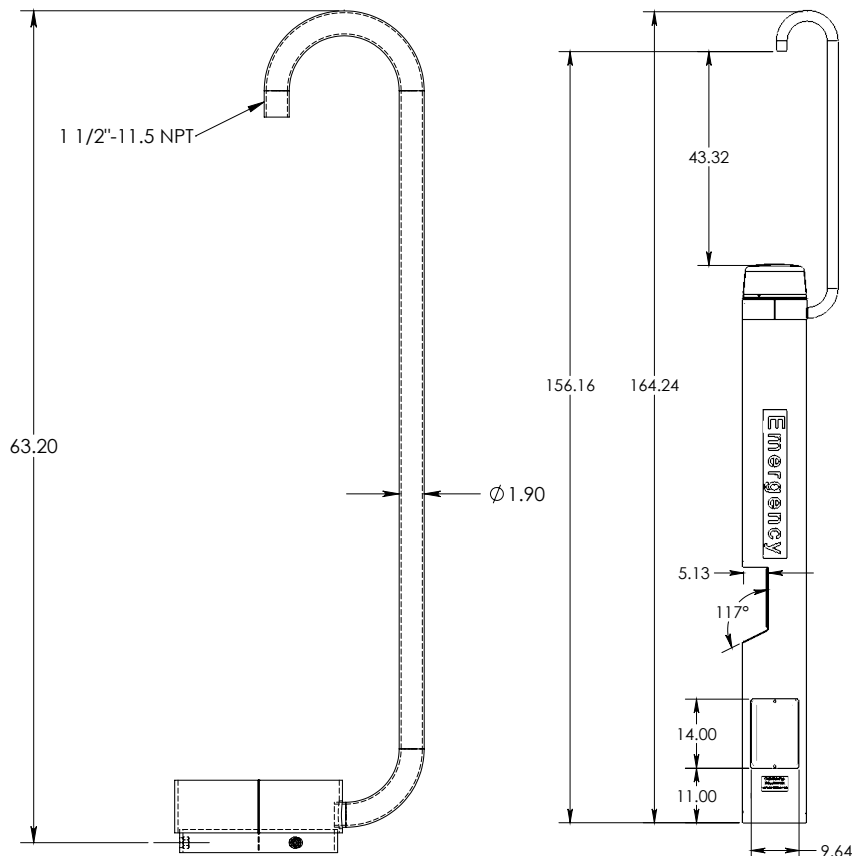

Note: Specifications subject to change without notice or obligation on the part of Code Blue Corporation.