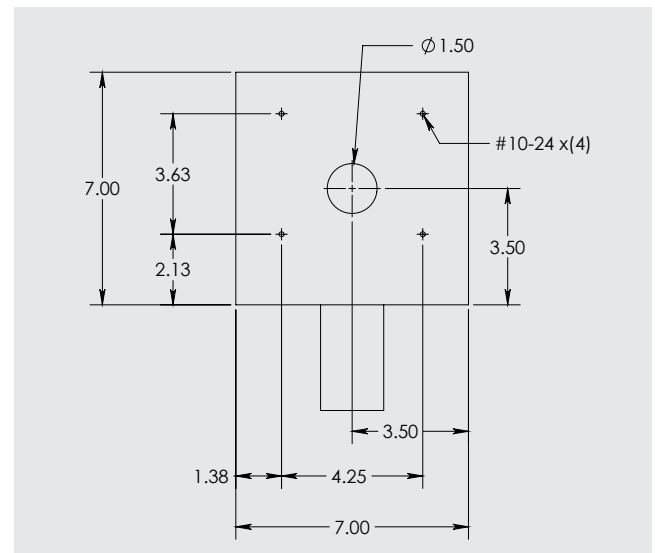

Mounting Schematics

Note: Specifications subject to change without notice or obligation on the part of Code Blue Corporation.