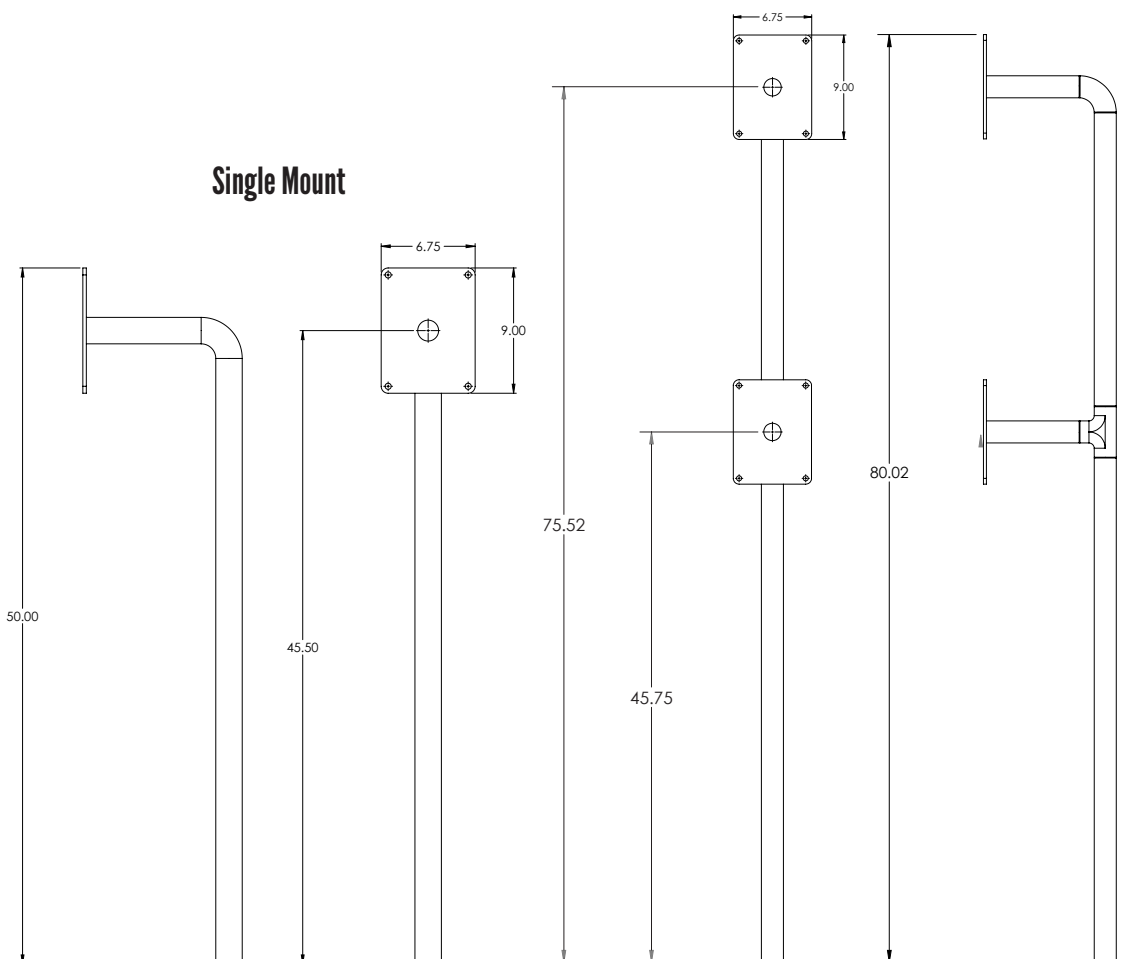

CB 4-s/4-r/4-u/6-s

Dual Mount

Single Mount