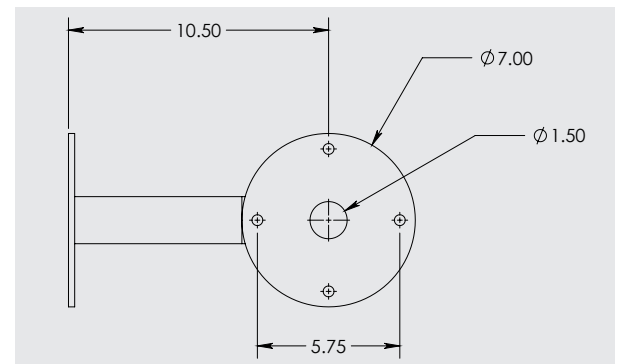

Mounting Schematics

Note: Specifications subject to change without notice or obligation on the part of Code Blue Corporation.