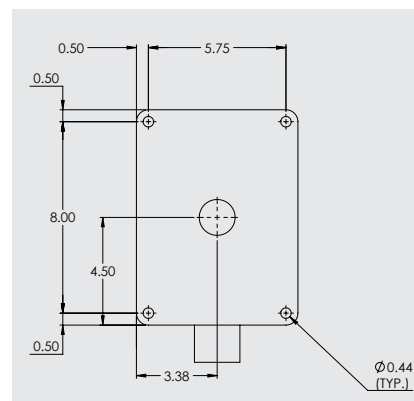

Mounting Schematics