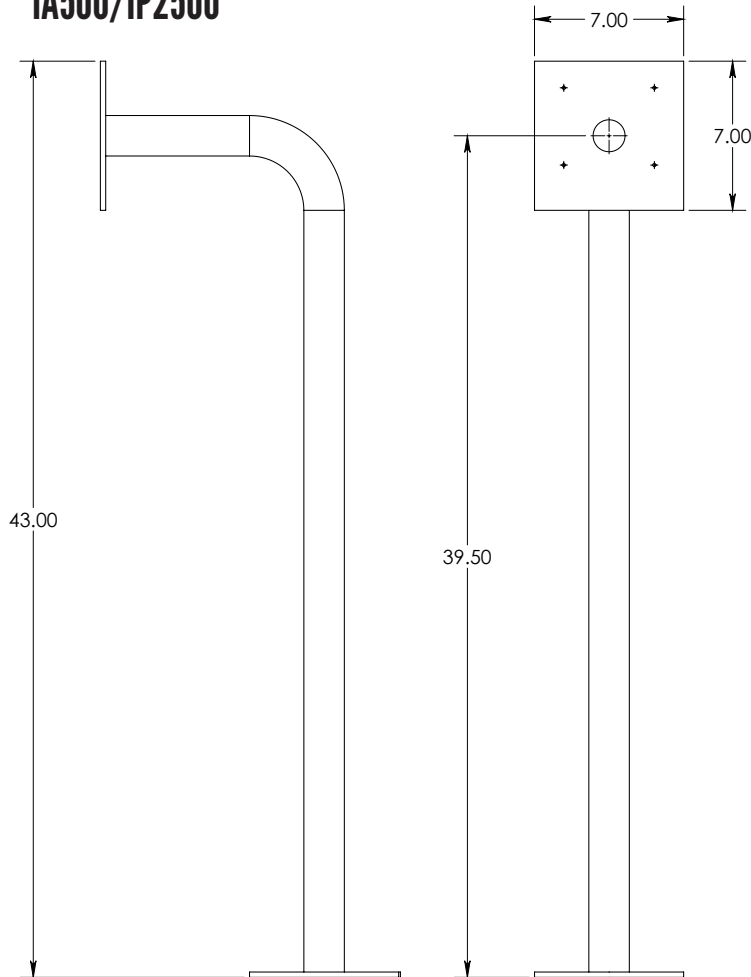

Technical Features

Available for the:

- IA500
- IP2500

Specifications

- **Height:** 43" (109.22 cm)
- **Width:** 7" (17.78 cm)
- **Construction:** Schedule 40 steel tubing
- **Mounting Base:** 7" diameter (17.78 cm)
- **Finish:** Black
  - Custom colors available

IA500/IP2500