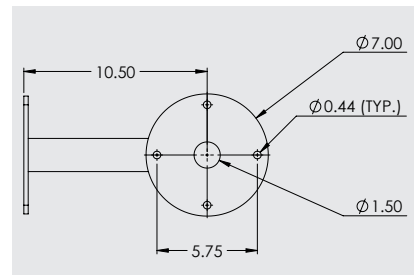

Mounting Schematics