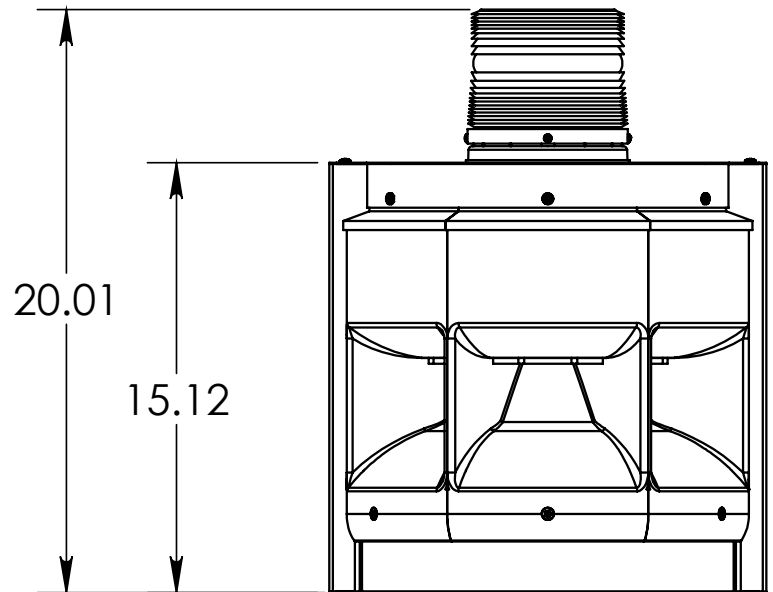

Technical Features

Available for the:

- CB 4-s
- CB 4-r
- CB 4-u
- CB 6-s

Specifications

- **Height:** 15.12" (38.40 cm)
- **Width:** 15" (38.10 cm)
- **Depth:** 10.40" (26.42 cm)
- **Weight:** 35 lbs. (15.88 kg)
- **Speakers:** 3
- **Material:**
  - **Speakers:** Acrylonitrile Butadiene Styrene (ABS)
  - **Housing:** Housing: .06" steel
- **Power:** 24V AC

Speakers

- **Frequency Response:** 450Hz-7kHz
- **Power Capacity:** 210w continuous program
- **Impedance:** 5.3 Ohms

Amplifier

- **Output Power:** 150w (0.1% THD)
- **Maximum Output Power:** 160w (1%THD)
- **Sensitivity:** 3.5 Vrms
- **Gain:** 16.5-17.5dB, min.-max.
- **Distortion:** 0.05% (0.03% average)
- **Frequency Response:** 20Hz-20kHz, 30.5dB
- **Signal to Noise:** 117dB

Style

- **Standard colors:** British Racing Green, Cardinal Red, Dark Bronze, Gloss White, Gloss Black, Medium Bronze, Midnight Blue, Safety Blue, Safety Red, Safety Yellow, Tiger Orange, Bright Silver
- Custom colors available

Compliance

- UL 2017
- IP56
- NEMA 4