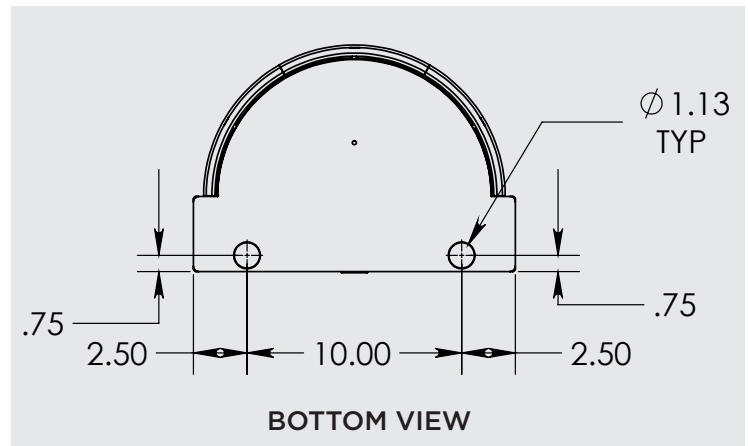

Mounting Schematics

Note: Specifications subject to change without notice or obligation on the part of Code Blue Corporation.