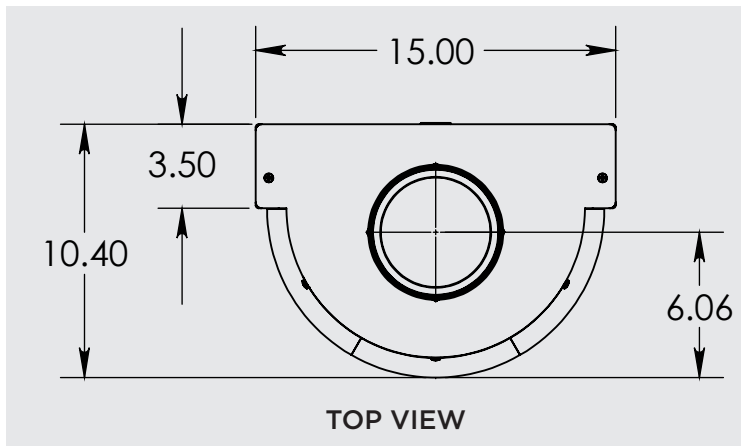

Mounting Schematics

Note: Specifications subject to change without notice or obligation on the part of Code Blue Corporation.