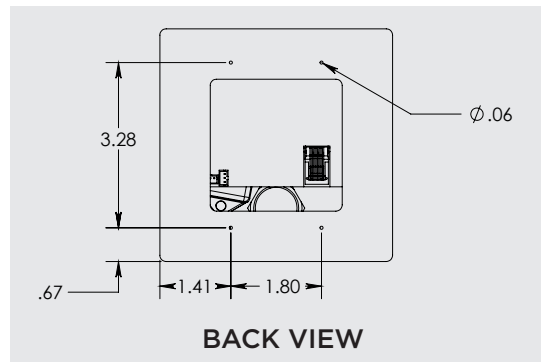

Technical Features

Specifications

- **Dimensions:**
 - **Surface:** 4.62" W x 4.62" H x 2.31" D (11.73 x 11.73 x 5.87 cm)
 - **Flush:** 5" W x 5" H x 2.2" D (12.7 x 12.7 x 5.59 cm)
- **Contact Closures-OUT:** 1
- **Ethernet Ports:** 1
- **Power:** PoE
- **RAM:** 1MB
- **Operational Temperature:** -40° C to 70° C (-40° F to 158° F)

Available Configurations

IP1500
Single Button
Surface Mount

IP1501
Single Button
Flush Mount

Mounting Schematics

IP1500
Surface Mount

IP1501
Flush Mount

Note: Specifications subject to change without notice or obligation on the part of Code Blue Corporation.