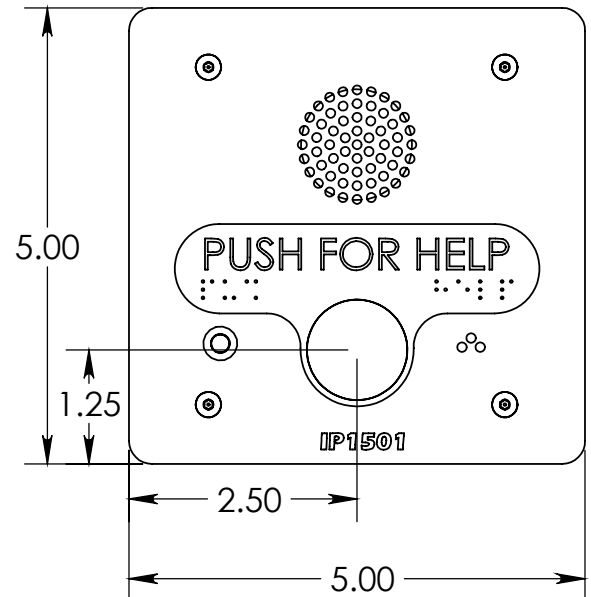

Technical Features

Specifications

- **Dimensions:**
 - **Surface:** 4.62" W x 4.62" H x 2.31" D (11.73 x 11.73 x 5.87 cm)
 - **Flush:** 5" W x 5" H x 2.2" D (12.7 x 12.7 x 5.59 cm)
- **Contact Closures-OUT:** 1
- **Ethernet Ports:** 1
- **Power:** PoE
- **RAM:** 1MB
- **Operational Temperature:** -40° C to 70° C (-40° F to 158° F)

Faceplate

- Piezoelectric data button
- ADA Braille bezel
- Conformal coated PCB
- 1 LED status indicator light

Style

- **Bezel Text:** Push For Help, Emergency, Emergency/ Emergencia
- Custom Options Available

Available Configurations

IP1500
Single Button
Surface Mount

IP1501
Single Button
Flush Mount

Mounting Schematics

IP1500
Surface Mount

IP1501
Flush Mount

Note: Specifications subject to change without notice or obligation on the part of Code Blue Corporation.