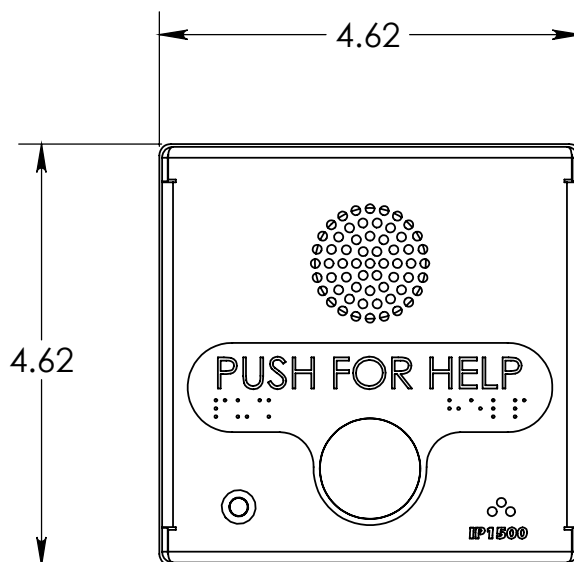

Technical Features

Specifications

- **Dimensions:**
 - **Surface:** 4.62" W x 4.62" H x 2.31" D (11.73 x 11.73 x 5.87 cm)
 - **Flush:** 5" W x 5" H x 2.2" D (12.7 x 12.7 x 5.59 cm)
- **Contact Closures-OUT:** 1
- **Ethernet Ports:** 1
- **Power:** PoE
- **RAM:** 1MB
- **Operational Temperature:** -40° C to 70° C (-40° F to 158° F)

Faceplate

- Piezoelectric data button
- ADA Braille bezel
- Conformal coated PCB
- 1 LED status indicator light

Style

- **Bezel Text:** Push For Help, Emergency, Emergency/ Emergencia
- Custom Options Available

Available Configurations

IP1500
Single Button
Surface Mount

IP1501
Single Button
Flush Mount

Mounting Schematics

IP1500
Surface Mount

IP1501
Flush Mount

Note: Specifications subject to change without notice or obligation on the part of Code Blue Corporation.