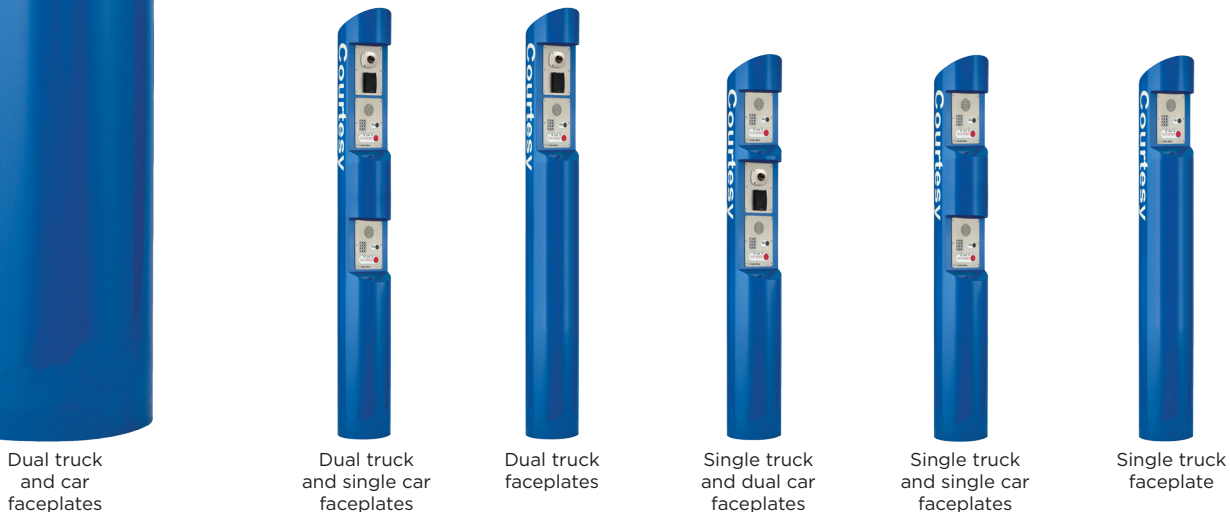

Product Description

The **CB 9-t** is a heavy duty gatekeeper pedestal enclosure available in six different configurations at both semi-truck and car heights that provides direct communication with first responders and can extend security efforts to parking entry points, gated locations and manufacturing and industrial facilities.

Standard Features

- ✓ Durable quarter-inch steel construction
- ✓ Trademarked cylindrical design
- ✓ 12.75" diameter
- ✓ LED faceplate light

Popular Applications

Popular Upgrades

Dual Faceplates

Overhead Camera Mount

Other Available Configurations

Dual truck and car faceplates

Dual truck and single car faceplates

Dual truck faceplates

Single truck and dual car faceplates

Single truck and single car faceplates

Single truck faceplate

Technical Features

Specifications

- **Height:**
 - 8.54' (260.17 cm)
 - 7.85' (239.22 cm)
- **Weight:**
 - 330 lbs. (149.69 kg)
 - 310 lbs. (140.61 kg)
- **Diameter:** 12.75" (32.38 cm)
- **Material & thickness:** 0.25" steel
- **Access door:** 14" x 9.64" (35.56 x 24.49 cm)