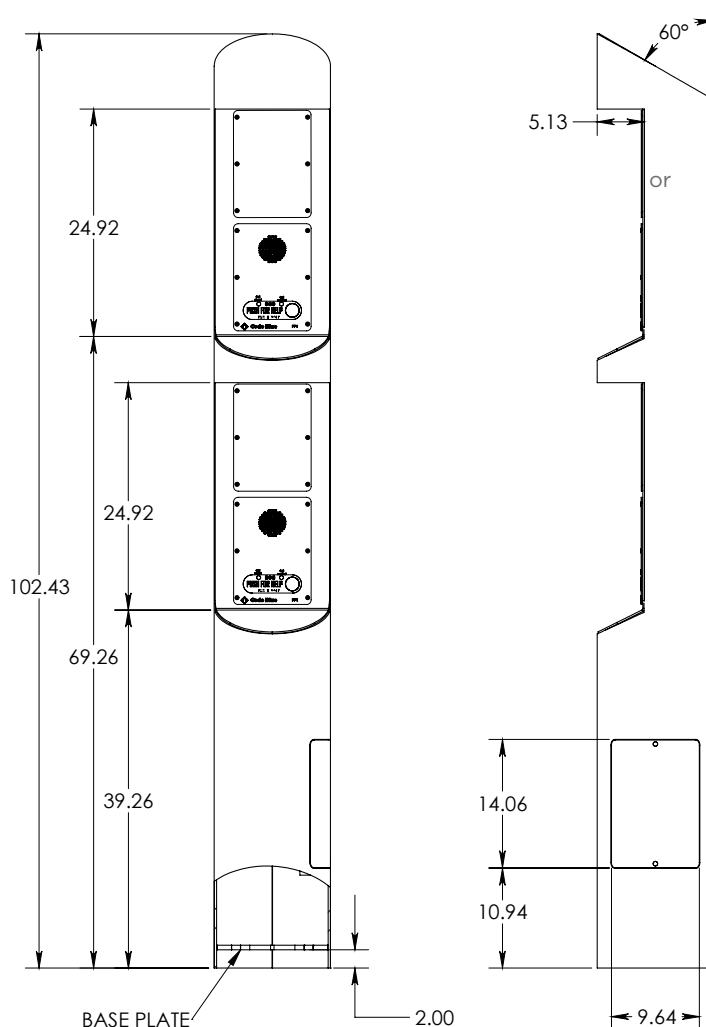

Standard Features

- ✓ Durable quarter-inch steel construction
- ✓ Trademarked cylindrical design
- ✓ 12.75" diameter
- ✓ LED faceplate light

Popular Applications

Popular Upgrades

Dual Faceplates

Overhead Camera Mount

Technical Features

Specifications

- **Height:**
 - 8.54' (260.17 cm)
 - 7.85' (239.22 cm)
- **Weight:**
 - 330 lbs. (149.69 kg)
 - 310 lbs. (140.61 kg)
- **Diameter:** 12.75" (32.38 cm)
- **Material & thickness:** 0.25" steel
- **Access door:** 14" x 9.64" (35.56 x 24.49 cm)

Compliance

- UL 2017
- UL 60950-1
- IP56
- NEMA 4
- ADA

Options

- Overhead camera mount
- Dual faceplates

Mounting Schematics

Note: Specifications subject to change without notice or obligation on the part of Code Blue Corporation.