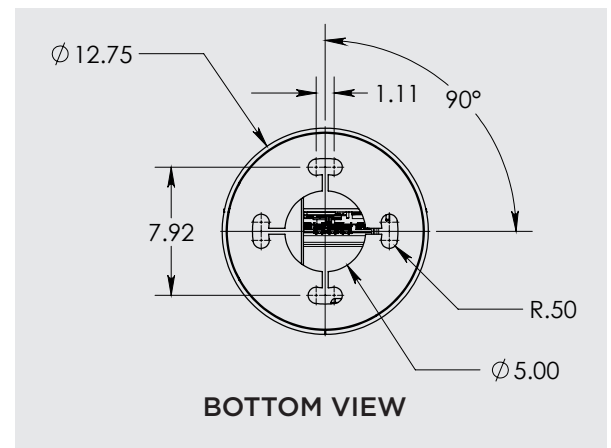

Standard Features

- ✓ Durable quarter-inch steel construction
- ✓ Trademarked cylindrical design
- ✓ 12.75" diameter
- ✓ LED faceplate light

Popular Applications

Popular Upgrades

Dual Faceplates

Overhead Camera Mount

Technical Features

Specifications

- **Height:**
 - 8.54' (260.17 cm)
 - 7.85' (239.22 cm)
- **Weight:**
 - 330 lbs. (149.69 kg)
 - 310 lbs. (140.61 kg)
- **Diameter:** 12.75" (32.38 cm)
- **Material & thickness:** 0.25" steel
- **Access door:** 14" x 9.64" (35.56 x 24.49 cm)

Compliance

- UL 2017
- UL 60950-1
- IP56
- NEMA 4
- ADA

Options

- Overhead camera mount
- Dual faceplates

Mounting Schematics

Note: Specifications subject to change without notice or obligation on the part of Code Blue Corporation.