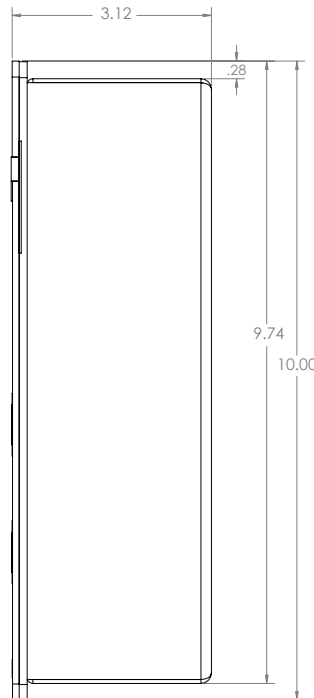

Technical Features

Specifications

- **Height:** 10" (25.4 cm)
- **Width:** 4.5" (11.43 cm)
- **Depth:** 3.5" (8.89 cm)
- **Weight:** 4 lbs. (1.81 kg)
- **Contact Closures-IN:** 3
- **Contact Closures-OUT:** 3
- **Ethernet Ports:** 3
- **Power:** PoE 802.3 at/af
- **RAM:** 4GB
- **Operational Temperature:** -40° C to 70° C (-40° F to 158° F)

Integrations/Partners

- Avaya
- Cisco
- Genetec
- SIP compatible PBX

Faceplate

- ADA Braille text
- Conformal coated PCB

Video

- **Sensor:** ¼" CMOS
- **Lens:** 125° fixed focus wide angle
- **Light Sensitivity:** 600 mV/Lux-sec
- **Max Resolution:** Up to 1080p
- **Frames per Second:** Up to 30 fps
- **Codecs:** H.264, MPEG-4, Motion JPEG

Button

- Piezoelectric data buttons
- 28mm ring-lit RGB LED

Lighting

- LED station beacon

Options

- Battery backup

Functionality

- **Line Level Audio Output:** 600 ohm
- Number storage
- Message storage

Style

- **Text:** Assistance, Emergency
- **Text Colors:** Black, Blue, Red
- Custom Options Available

Compliance

- NEMA 3S
- UL 60950-22

Mounting

- Flush
- Surface
  - Curb