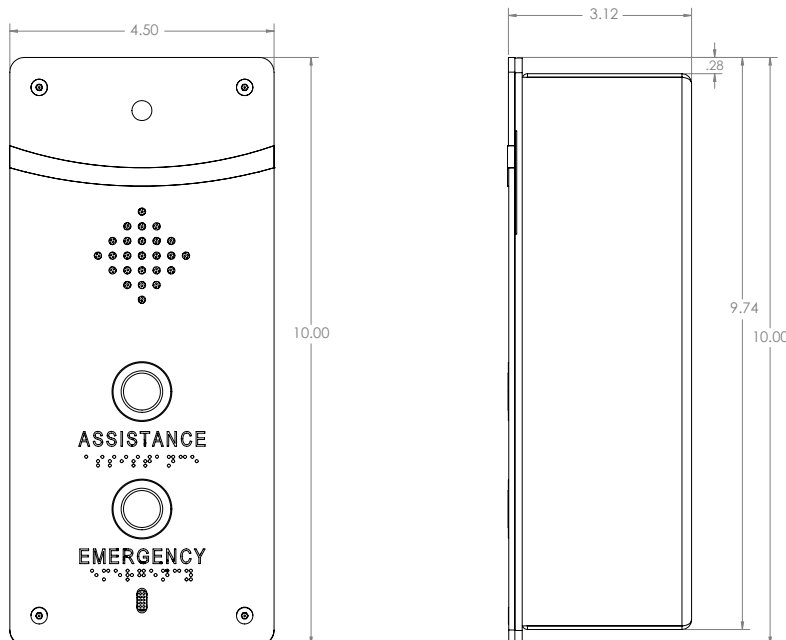

- Heights, widths, depths
- Graphics, text and logos
- Bezel text, color, design

Technical Features

Specifications

- **Height:** 10" (25.4 cm)
- **Width:** 4.5" (11.43 cm)
- **Depth:** 3.5" (8.89 cm)
- **Weight:** 4 lbs. (1.81 kg)
- **Contact Closures-IN:** 3
- **Contact Closures-OUT:** 3
- **Ethernet Ports:** 3
- **Power:** PoE 802.3 at/af
- **RAM:** 4GB
- **Operational Temperature:** -30° C to 70° C (-22° F to 158° F)

Button

- Piezoelectric data buttons
- 28mm ring-lit RGB LED
- Programmable

Lighting

- LED station beacon
- Programmable brightness and flash rates

Options

- Battery backup

Functionality

- **Line Level Audio Output:** 600 ohm
- Self-monitoring
- Number storage
- Message storage

Style

- **Text:** Assistance, Emergency
- **Text Colors:** Black, Blue, Red
- Custom Options Available

Compliance

- NEMA 4
- UL 60950-22

Mounting

- Flush
- Surface
 - Curb

Available Configurations

Single Button