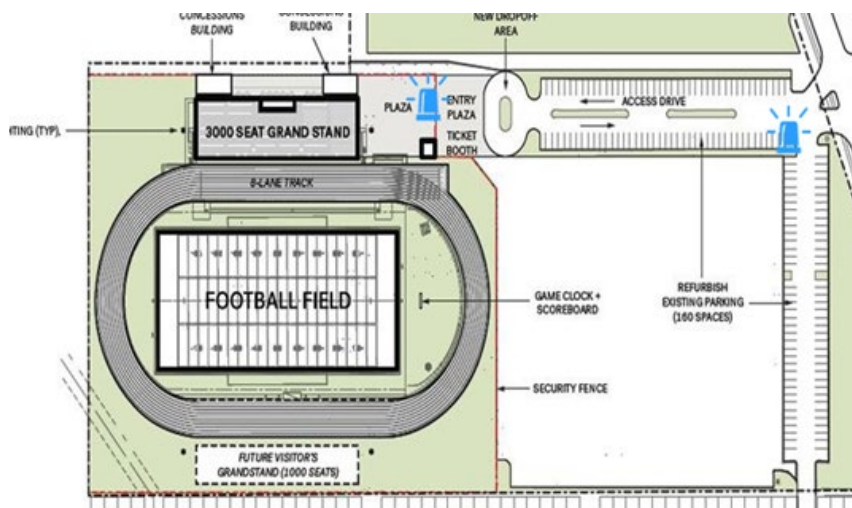

Overwatch is a Bundled Solution

Blue Alert Overwatch dramatically extends the value of Code Blue's blue light towers for deterrence, public mobility, public safety, and intelligent response at campus sporting events. A typical high school stadium venue might only require one to three towers.

Viewing coverage can be supplemented with additional stand-alone cameras. Each tower is enabled with Code Blue's software analytics for video gun detection and audio gunshot detection. Responses can include a combination blue light beacon/strobe, amplified and intelligible PA speakers, two-way speaker phones, and faceplate cameras. Most existing security cameras in a stadium area can be readily integrated, and new cameras can be added where needed. Blue Alert Overwatch was designed to be camera agnostic to support campus preferences and standardization.

***Blue Alert
Overwatch
dramatically
extends the
value of Code
Blue's blue
light towers***

An example layout is shown below - in this case it shows two towers - one in the entry plaza and one in the parking area.