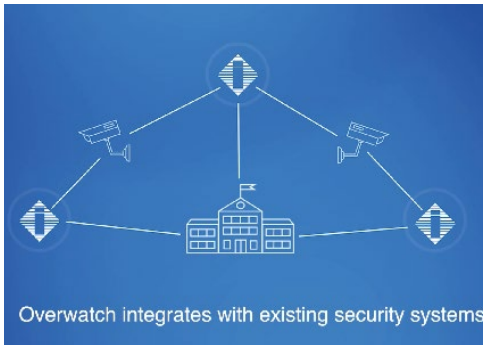

Overwatch is a part of the Code Blue Active Presence™ Ecosystem