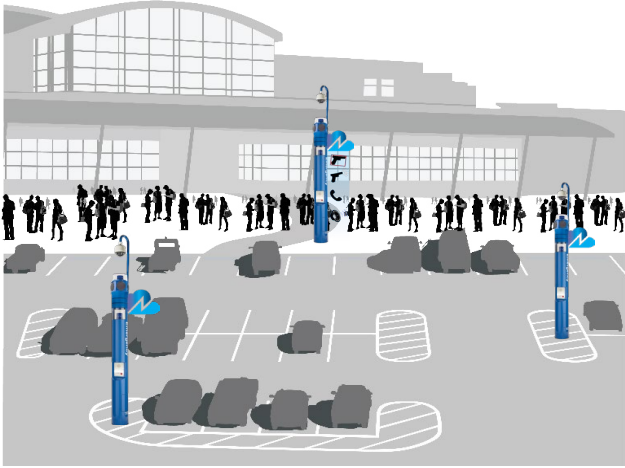

BOTTOM LINE

We hope you agree that Blue Alert Overwatch can help be an effective and affordable public safety enhancement for sporting events on education campus sites.

Please consider contacting Code Blue for help (<https://codeblue.com/overwatch/>) to make your Blue Alert Overwatch Solution come to life.