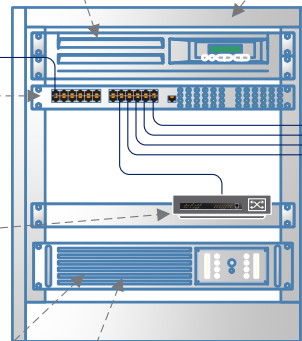

2 Port FXO/VoIP Gateway
(POTS/analog line connection)
Part # SLNP0023

Qty _____

UPS Battery Backup
Part # SLNP0028

Qty _____

UPS Battery
Expansion Pack
Part # SLNP0045

Qty _____

AREA OF REFUGE

Part # SLNP0041

Qty _____

Right Arrow: Part # SLNP0042

Qty _____

Left Arrow: Part # SLNP0043

Qty _____

PUSH FOR HELP

Part # SLNP0038

Qty _____

TooVox® X3 Media Gateway
Part # SLNP0015

Qty _____

Equipment Rack
Part # SLNP0046

Qty _____

PoE Power

IP Phones
(surface or flush mount)

See OF-227

Centry®

See OF-127

IP5000

IP2500

IP1500

Legend:

IP Connection

Cellular Network

Analog Connection