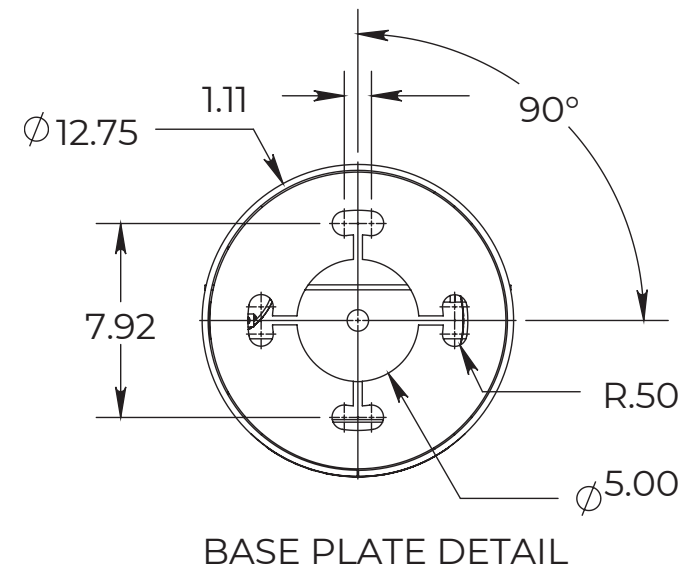

FRONT VIEW

SIDE VIEW

CB 1-e

800-205-7186 | codeblue.com

© 2023 Code Blue Corporation