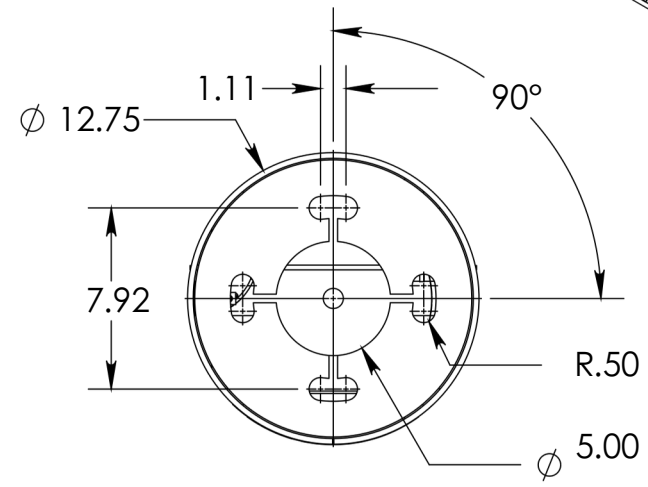

FRONT VIEW

SIDE VIEW

BASE PLATE DETAIL

CB 1-w Solar Tower
Code Blue

800-205-7186 | codeblue.com