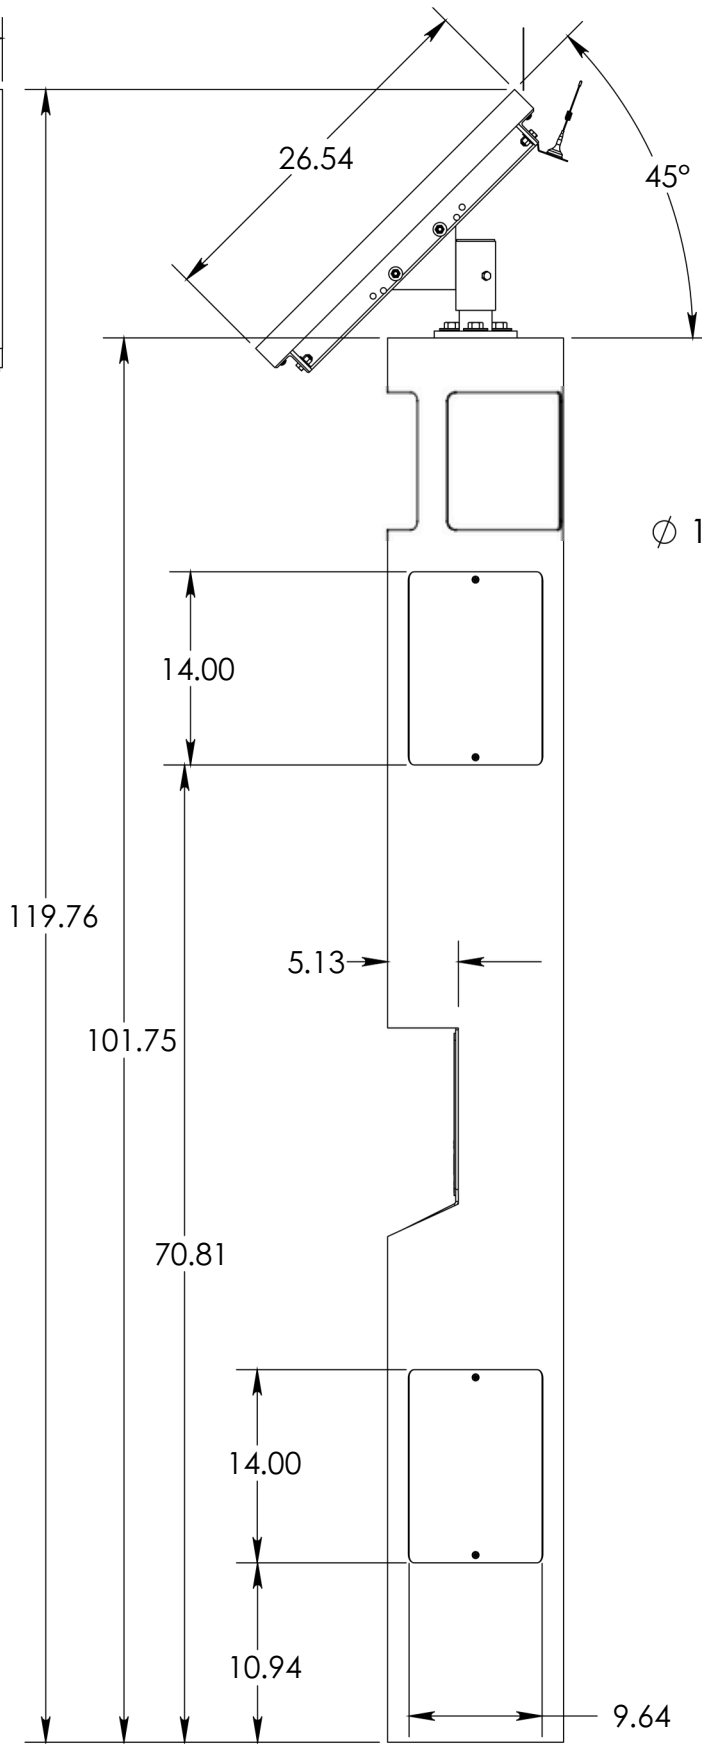

FRONT VIEW

SIDE VIEW

BASE PLATE DETAIL

CB 1-w Solar Tower
Code Blue

800-205-7186 | codeblue.com