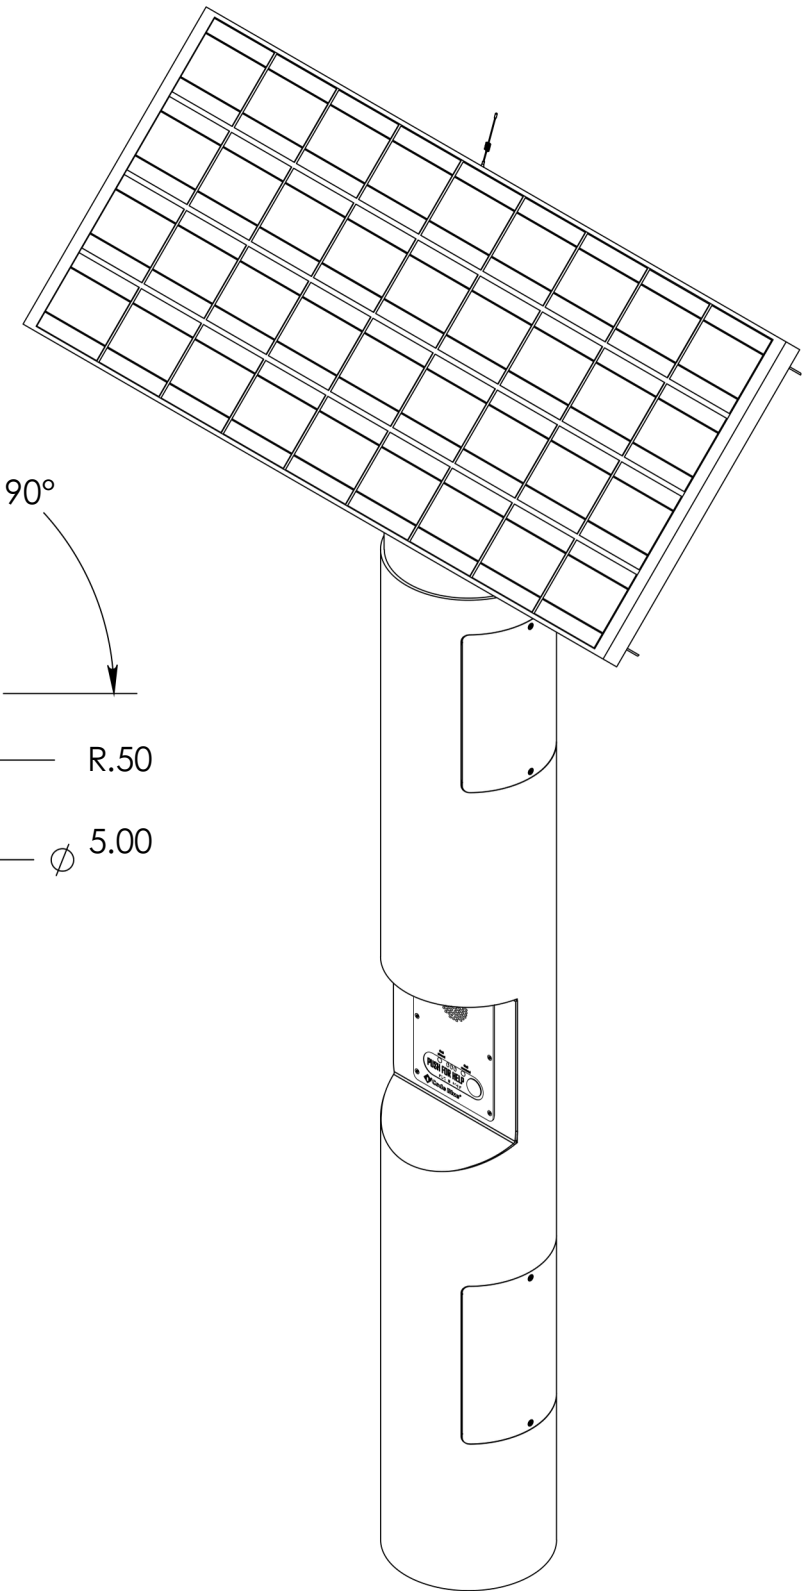

FRONT VIEW

SIDE VIEW

BASE PLATE DETAIL

CB 1-w Solar Tower
Code Blue

800-205-7186 | codeblue.com