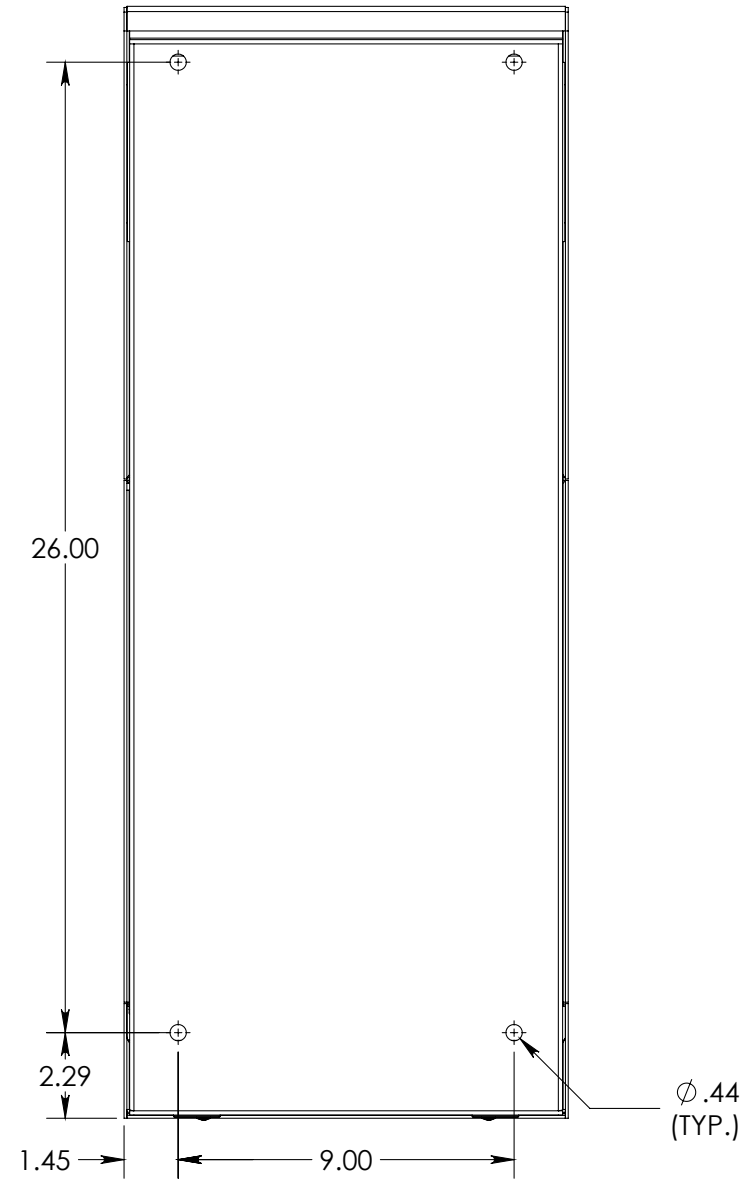

FRONT VIEW

SIDE VIEW

BACK VIEW

BOTTOM VIEW

CB 2-a

**Code Blue**

800-205-7186 | codeblue.com

© 2017 Code Blue Corporation

CAD-108-C