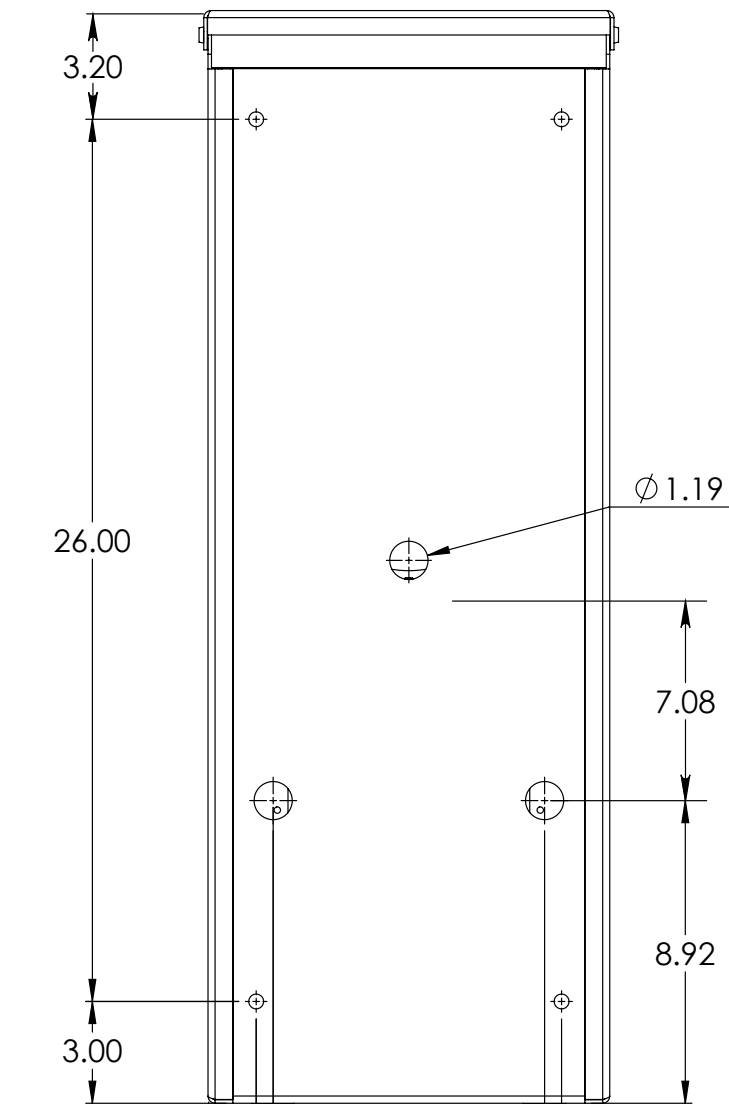

FRONT VIEW

SIDE VIEW

BACK VIEW

BOTTOM VIEW

CB 2-e with Public Address

800-205-7186 | codeblue.com

© 2017 Code Blue Corporation