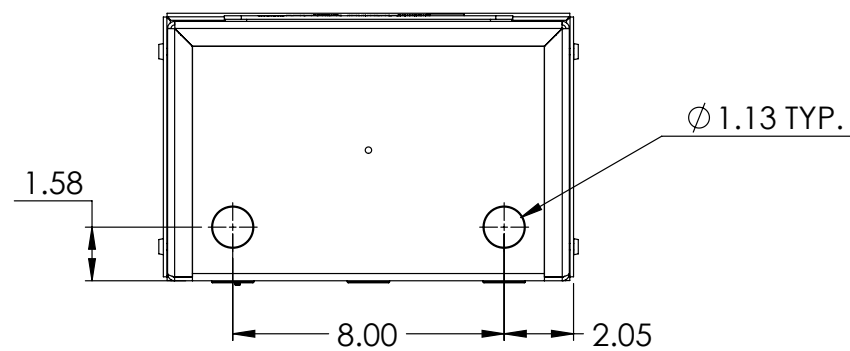

FRONT VIEW

SIDE VIEW

BACK VIEW

BOTTOM VIEW

CB 2-e with Public Address

800-205-7186 | codeblue.com

© 2017 Code Blue Corporation