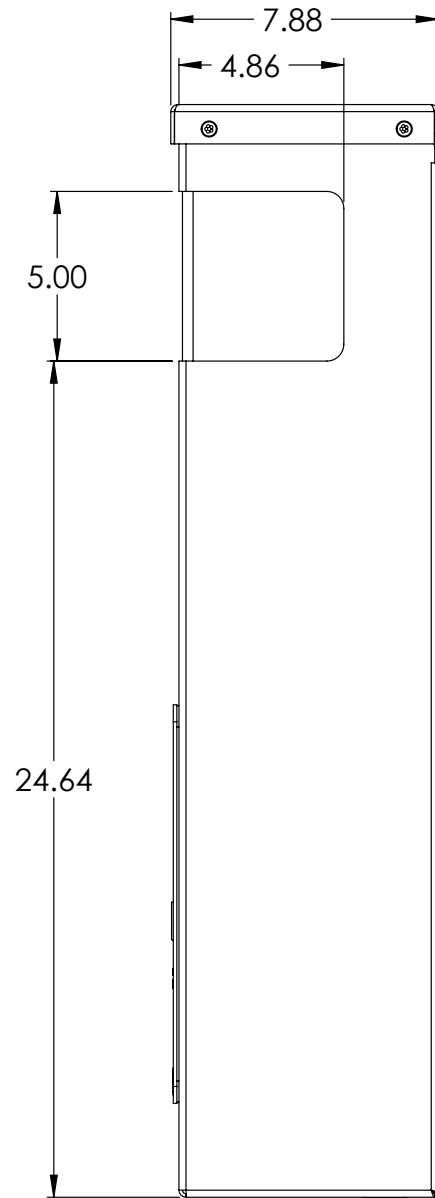

FRONT VIEW

SIDE VIEW

BACK VIEW

BOTTOM VIEW

CB 2-e with Public Address

800-205-7186 | codeblue.com

© 2017 Code Blue Corporation