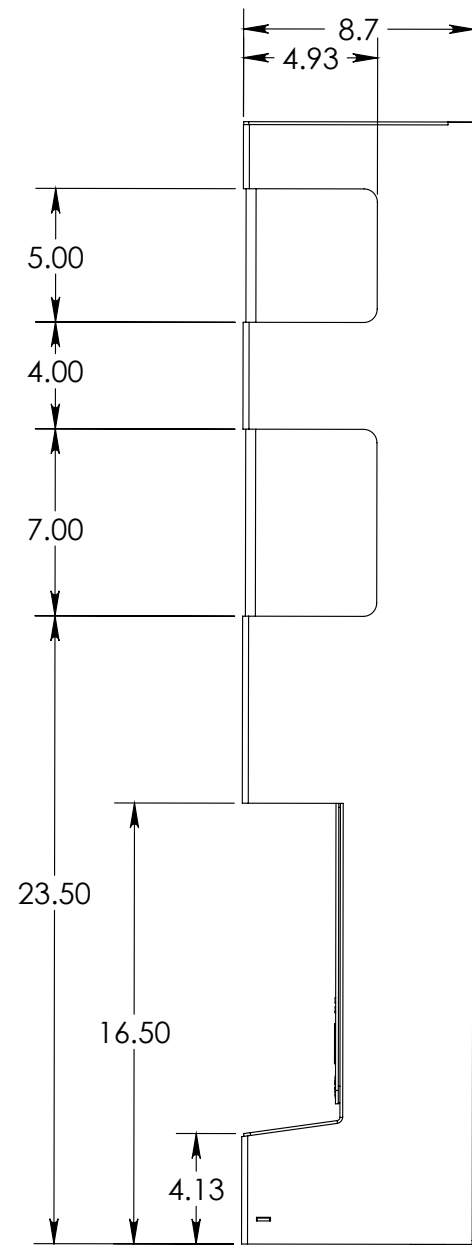

FRONT VIEW

SIDE VIEW

BACK VIEW

BOTTOM VIEW

CB 2-s

Code Blue

800-205-7186 | codeblue.com

© 2017 Code Blue Corporation

CAD-115-B