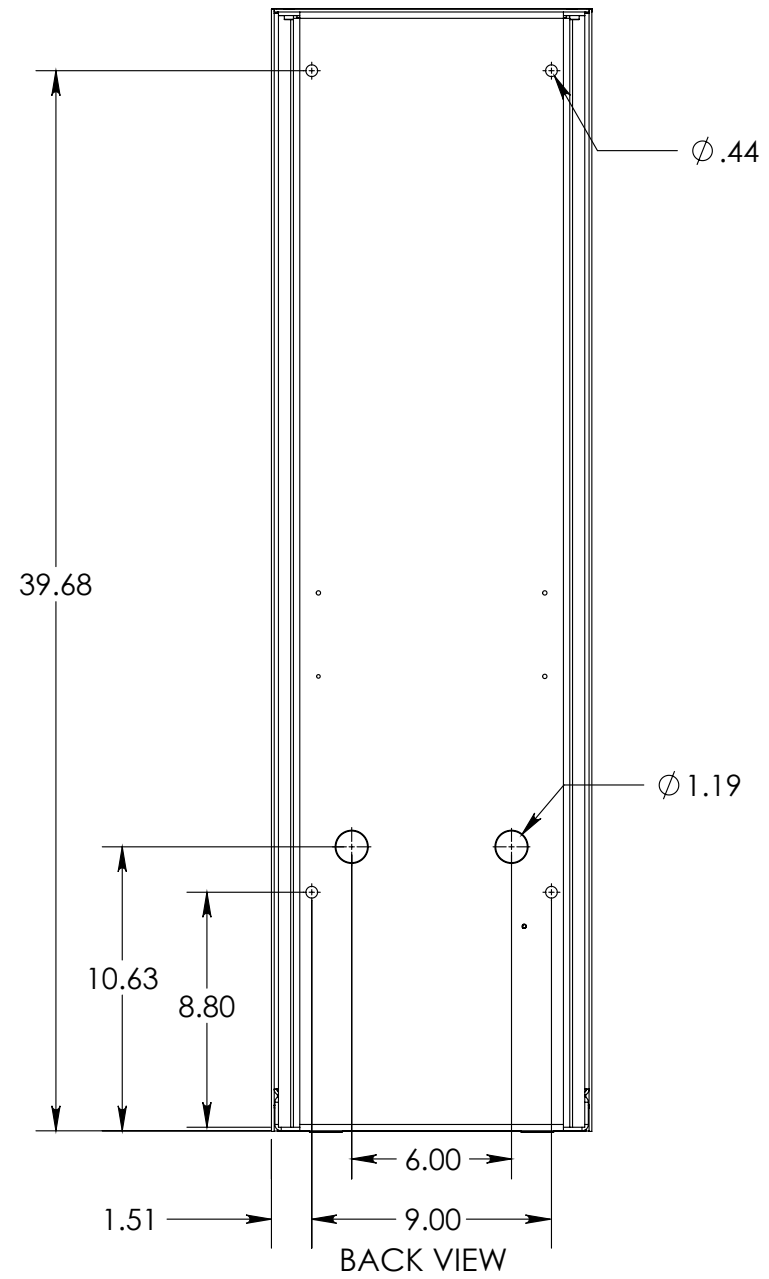

FRONT VIEW

SIDE VIEW

BACK VIEW

BOTTOM VIEW

CB 2-s

Code Blue

800-205-7186 | codeblue.com

© 2017 Code Blue Corporation

CAD-115-B