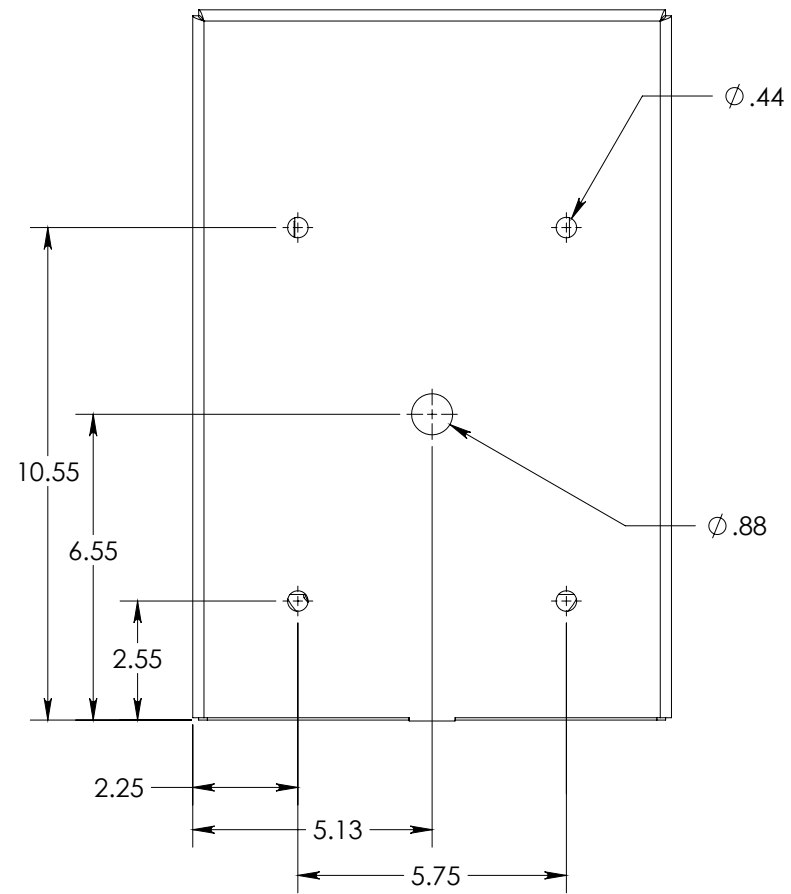

FRONT VIEW

SIDE VIEW

BACK VIEW

BOTTOM VIEW

CB 4-r

Code Blue
800-205-7186 | codeblue.com

© 2017 Code Blue Corporation

CAD-117-B