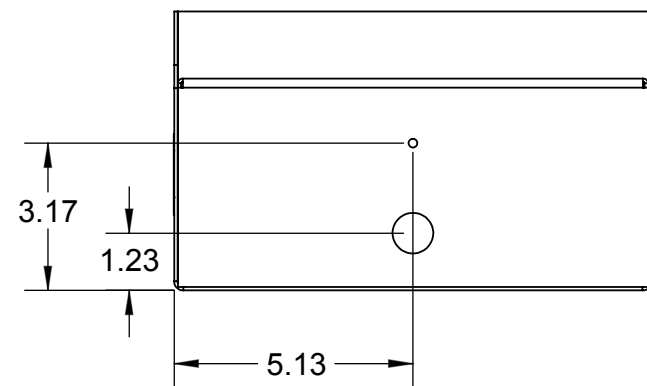

FRONT VIEW

SIDE VIEW

BACK VIEW

BOTTOM VIEW

CB 4-s

**Code Blue**  
800-205-7186 | codeblue.com

© 2020 Code Blue Corporation

CAD-119-C