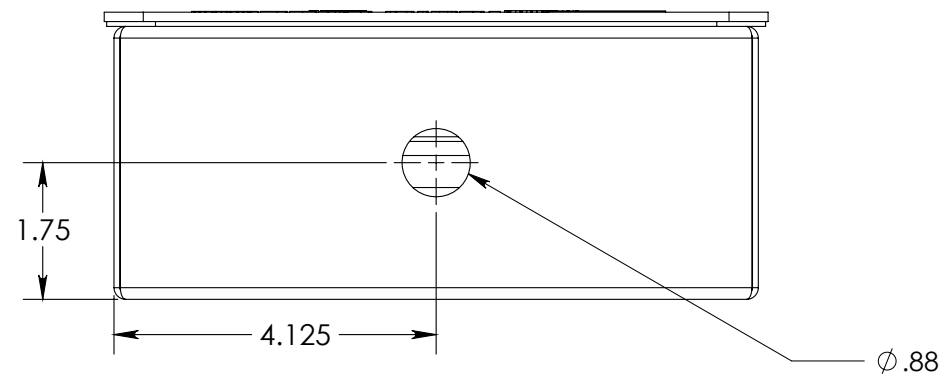

FRONT VIEW

SIDE VIEW

BOTTOM VIEW

Flush Mount Enclosure
Code Blue
 800-205-7186 | codeblue.com

© 2020 Code Blue Corporation