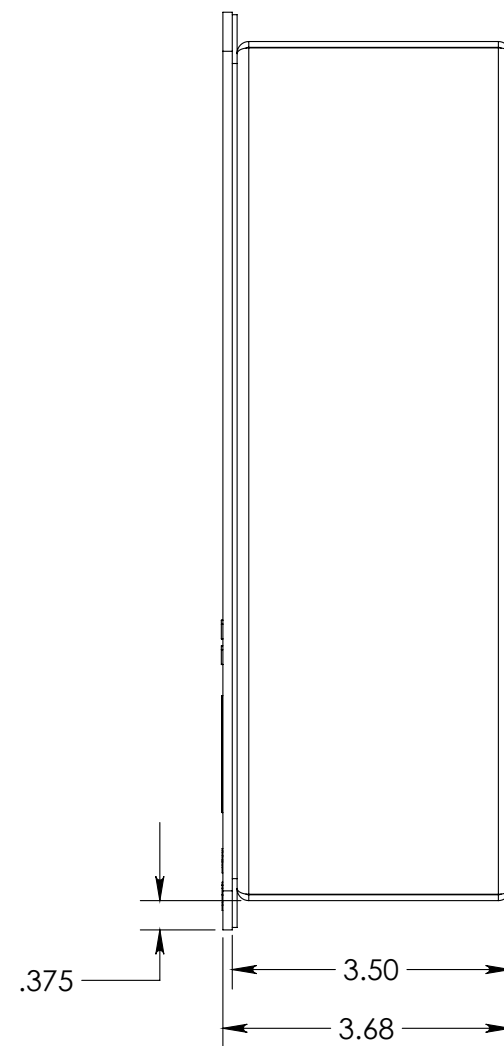

FRONT VIEW

SIDE VIEW

BOTTOM VIEW

Flush Mount Enclosure
Code Blue
 800-205-7186 | codeblue.com

© 2020 Code Blue Corporation