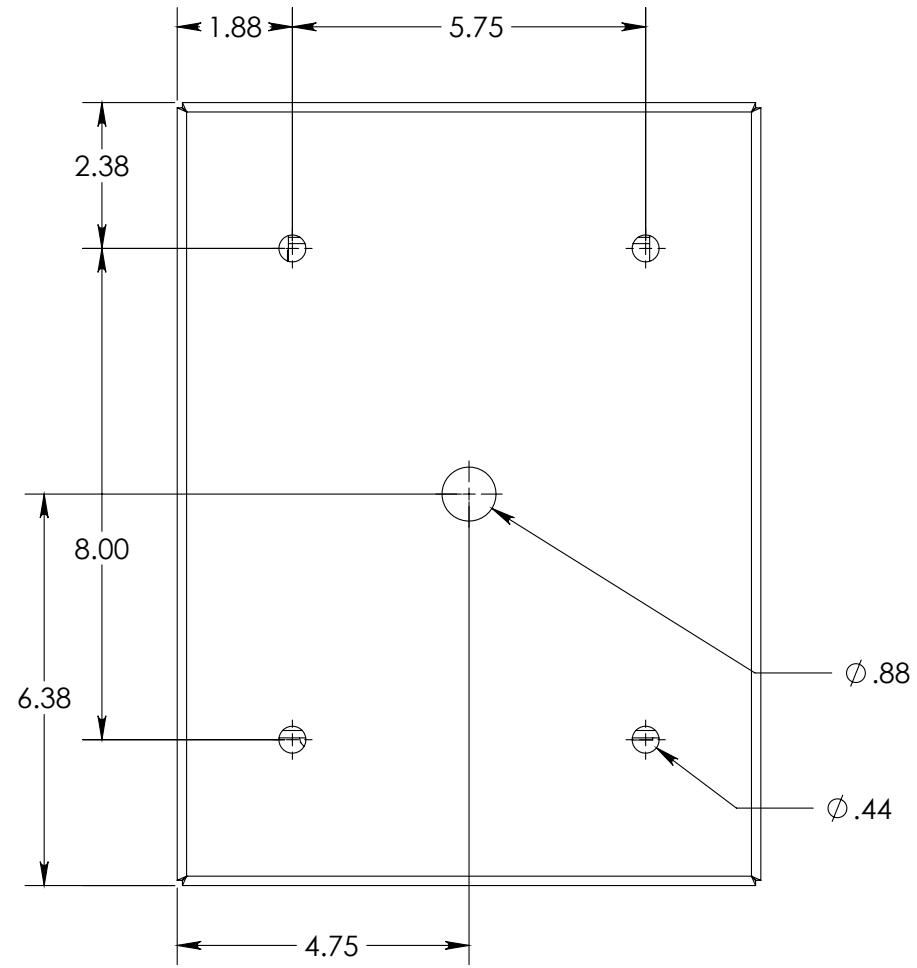

FRONT VIEW

SIDE VIEW

BACK VIEW

BOTTOM VIEW

CB 6-s

**Code Blue**  
800-205-7186 | codeblue.com

© 2017 Code Blue Corporation

CAD-130-C