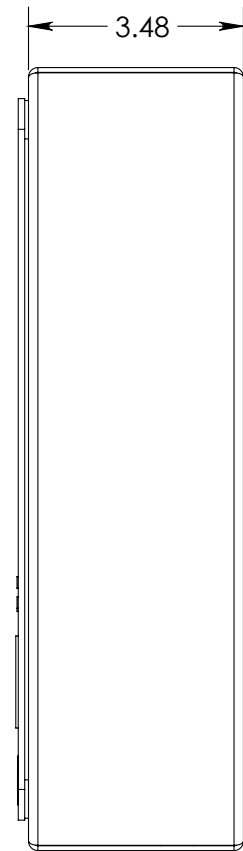

FRONT VIEW

SIDE VIEW

BACK VIEW

BOTTOM VIEW

CB 6-s

**Code Blue**  
800-205-7186 | codeblue.com

© 2017 Code Blue Corporation

CAD-130-C