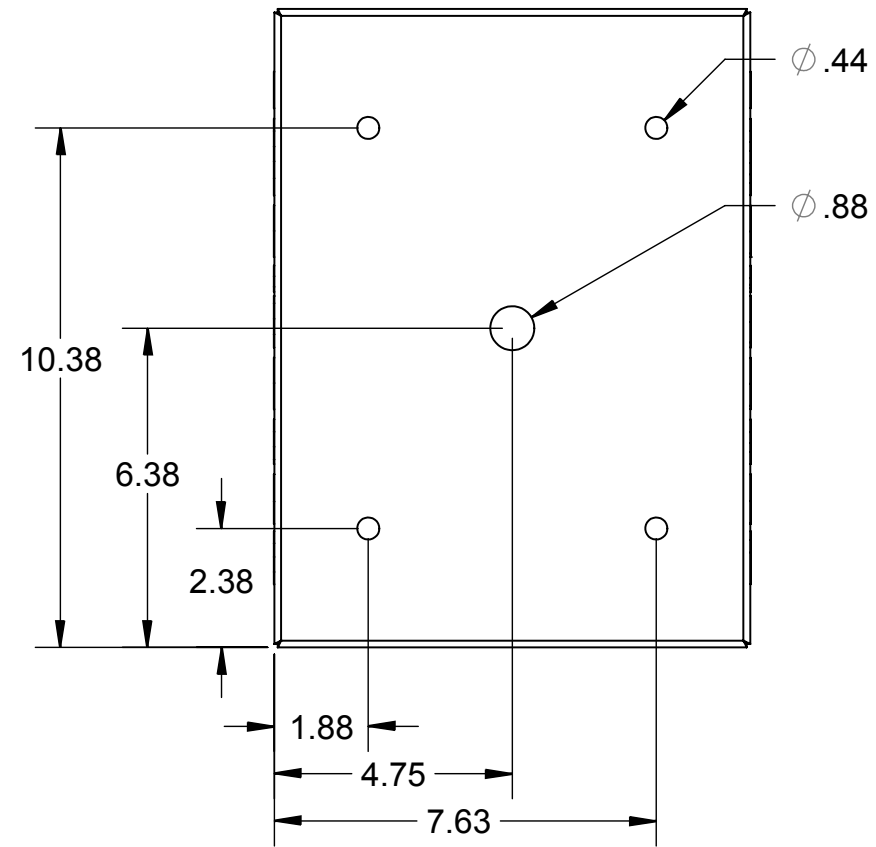

FRONT VIEW

SIDE VIEW

BACK VIEW

BOTTOM VIEW

Surface Mount Enclosure  
**Code Blue**  
 800-205-7186 | codeblue.com

© 2020 Code Blue Corporation