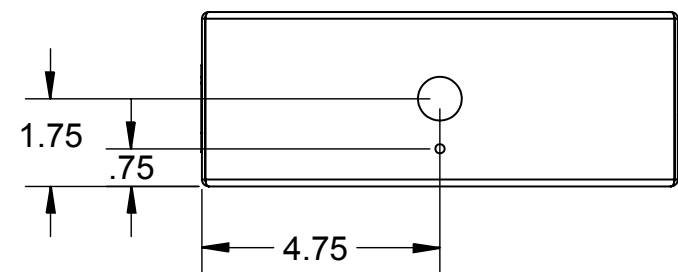

FRONT VIEW

SIDE VIEW

BACK VIEW

BOTTOM VIEW

Surface Mount Enclosure  
**Code Blue**  
 800-205-7186 | codeblue.com

© 2020 Code Blue Corporation