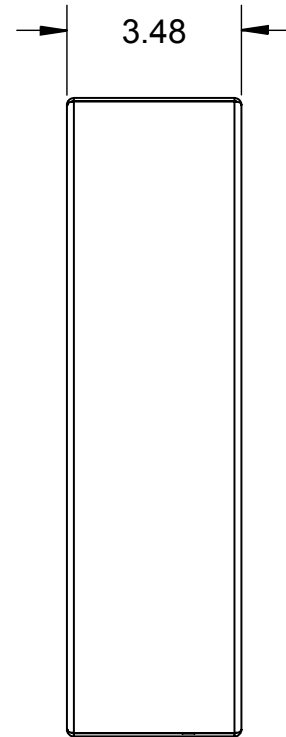

FRONT VIEW

SIDE VIEW

BACK VIEW

BOTTOM VIEW

Surface Mount Enclosure  
**Code Blue**  
 800-205-7186 | codeblue.com

© 2020 Code Blue Corporation