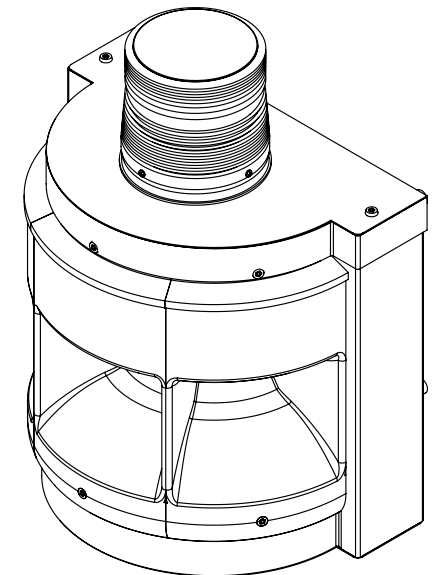

TOP VIEW

FRONT VIEW

SIDE VIEW

BOTTOM VIEW

WM-180 Public Address

Code Blue

800-205-7186 | codeblue.com

© 2017 Code Blue Corporation