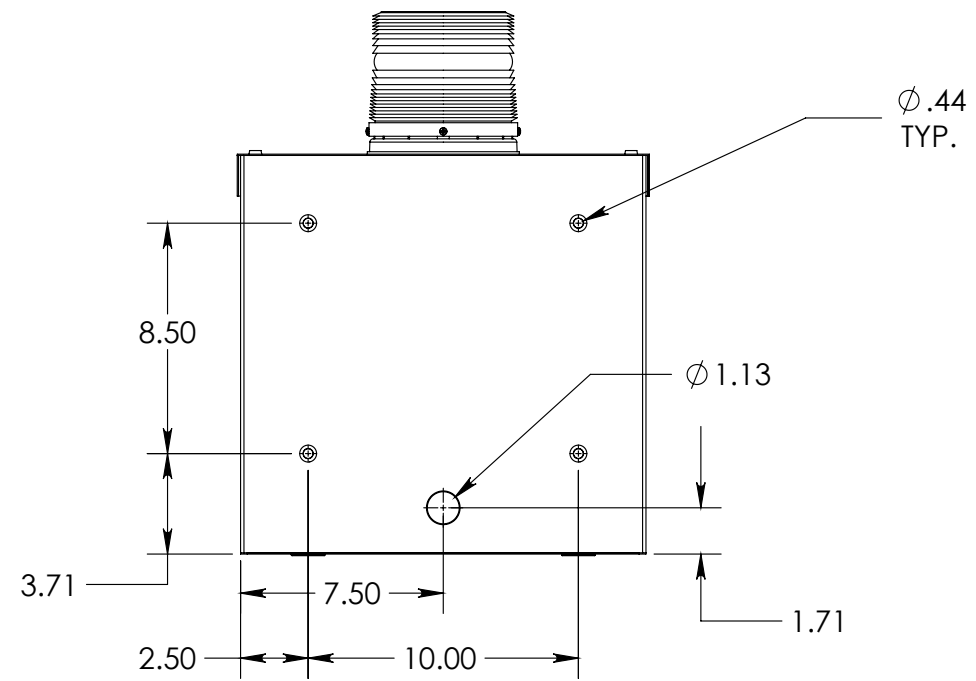

TOP VIEW

FRONT VIEW

SIDE VIEW

BOTTOM VIEW

WM-180 Public Address

Code Blue

800-205-7186 | codeblue.com

© 2017 Code Blue Corporation