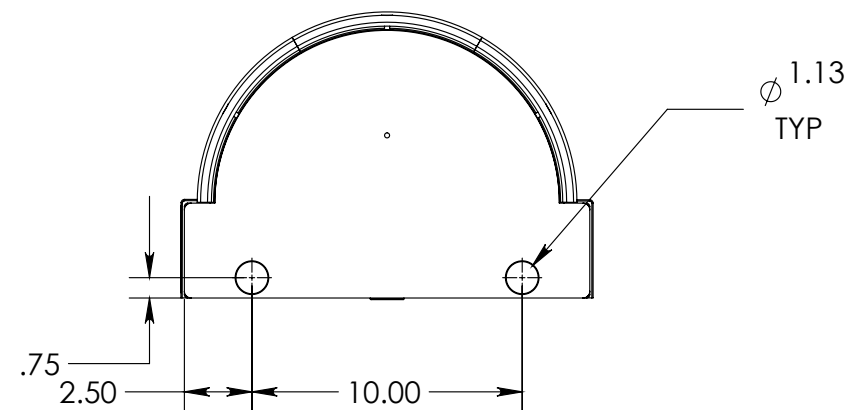

TOP VIEW

FRONT VIEW

SIDE VIEW

BOTTOM VIEW

WM-180 Public Address

Code Blue

800-205-7186 | codeblue.com

© 2017 Code Blue Corporation