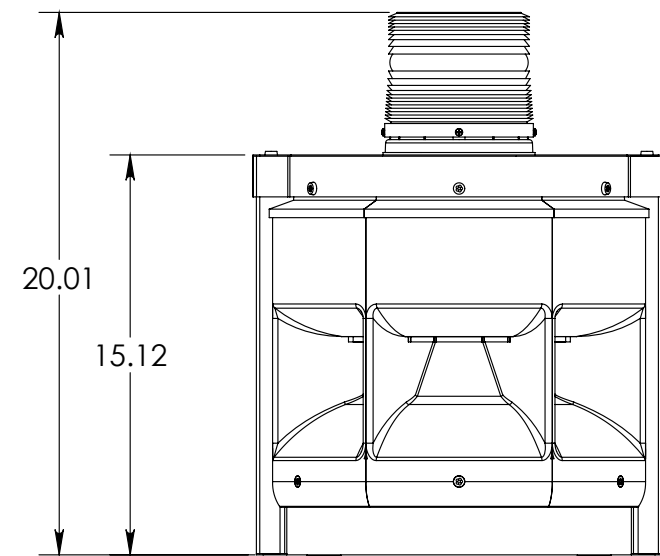

TOP VIEW

FRONT VIEW

SIDE VIEW

BOTTOM VIEW

WM-180 Public Address

Code Blue

800-205-7186 | codeblue.com

© 2017 Code Blue Corporation