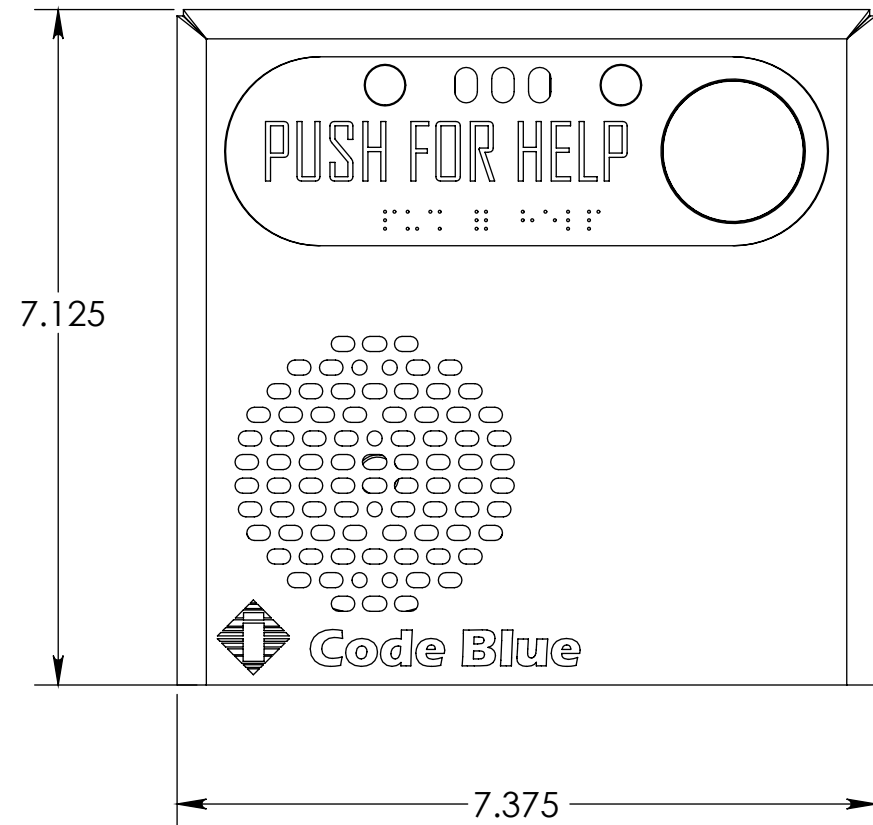

SIDE VIEW

FRONT VIEW

BACK VIEW

IP2500 VoIP Speakerphone

800-205-7186 | codeblue.com

© 2017 Code Blue Corporation