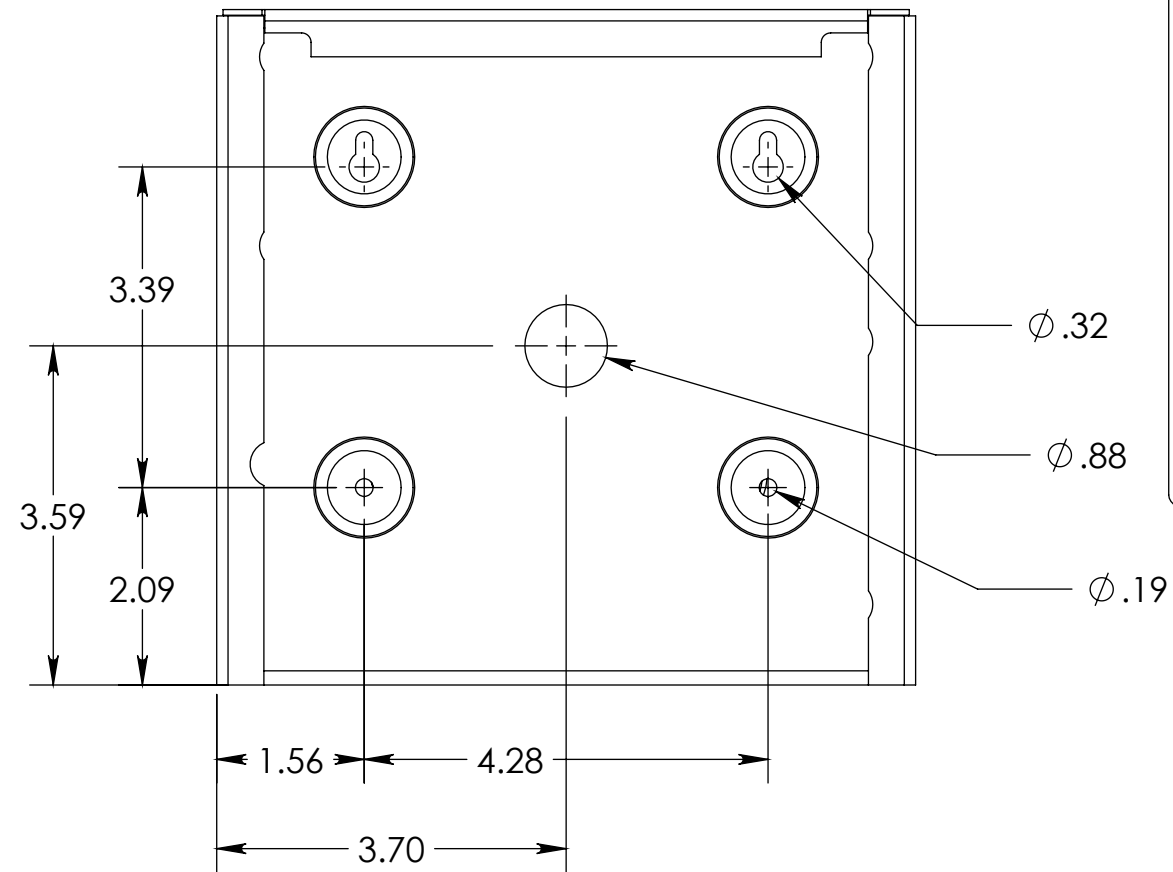

SIDE VIEW

FRONT VIEW

BACK VIEW

IP2500 VoIP Speakerphone

800-205-7186 | codeblue.com

© 2017 Code Blue Corporation