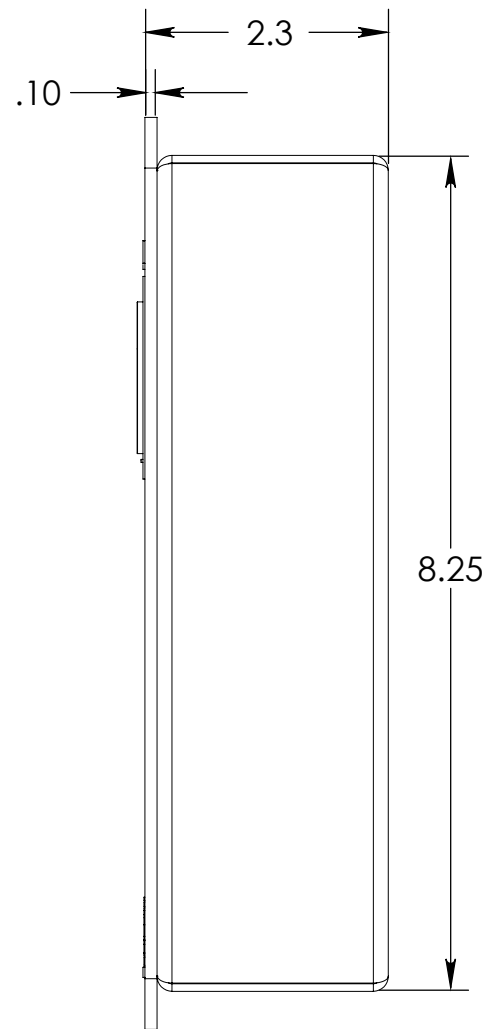

FRONT VIEW

SIDE VIEW

BOTTOM VIEW

**IP2501 VoIP Speakerphone**  
**Code Blue**  
 800-205-7186 | codeblue.com

© 2017 Code Blue Corporation