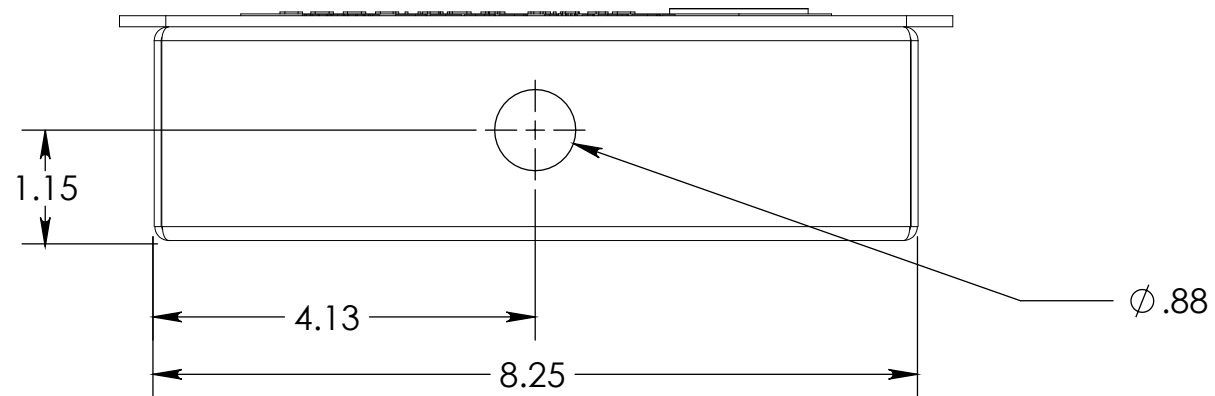

FRONT VIEW

SIDE VIEW

BOTTOM VIEW

**IP2501 VoIP Speakerphone**  
**Code Blue**  
 800-205-7186 | codeblue.com

© 2017 Code Blue Corporation