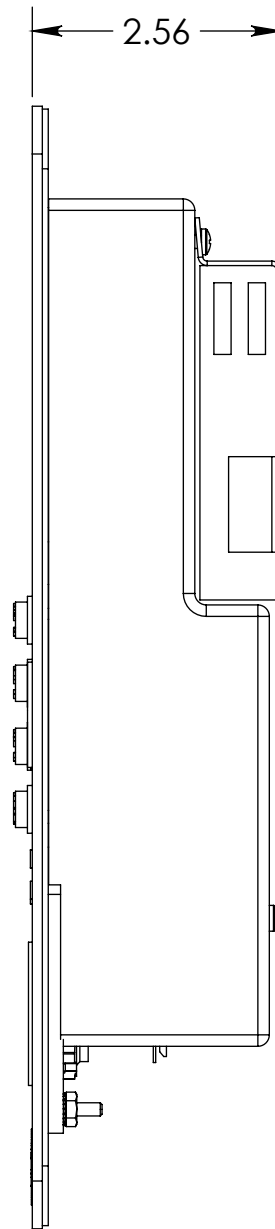

IA4100 FP2-K  
DUAL BUTTON w/KEYPAD

FRONT VIEW

SIDE VIEW

IA4100 FP2  
DUAL BUTTON

IA4100 FP1  
SINGLE BUTTON

IA4100 Analog Speakerphone

800-205-7186 | codeblue.com

© 2017 Code Blue Corporation