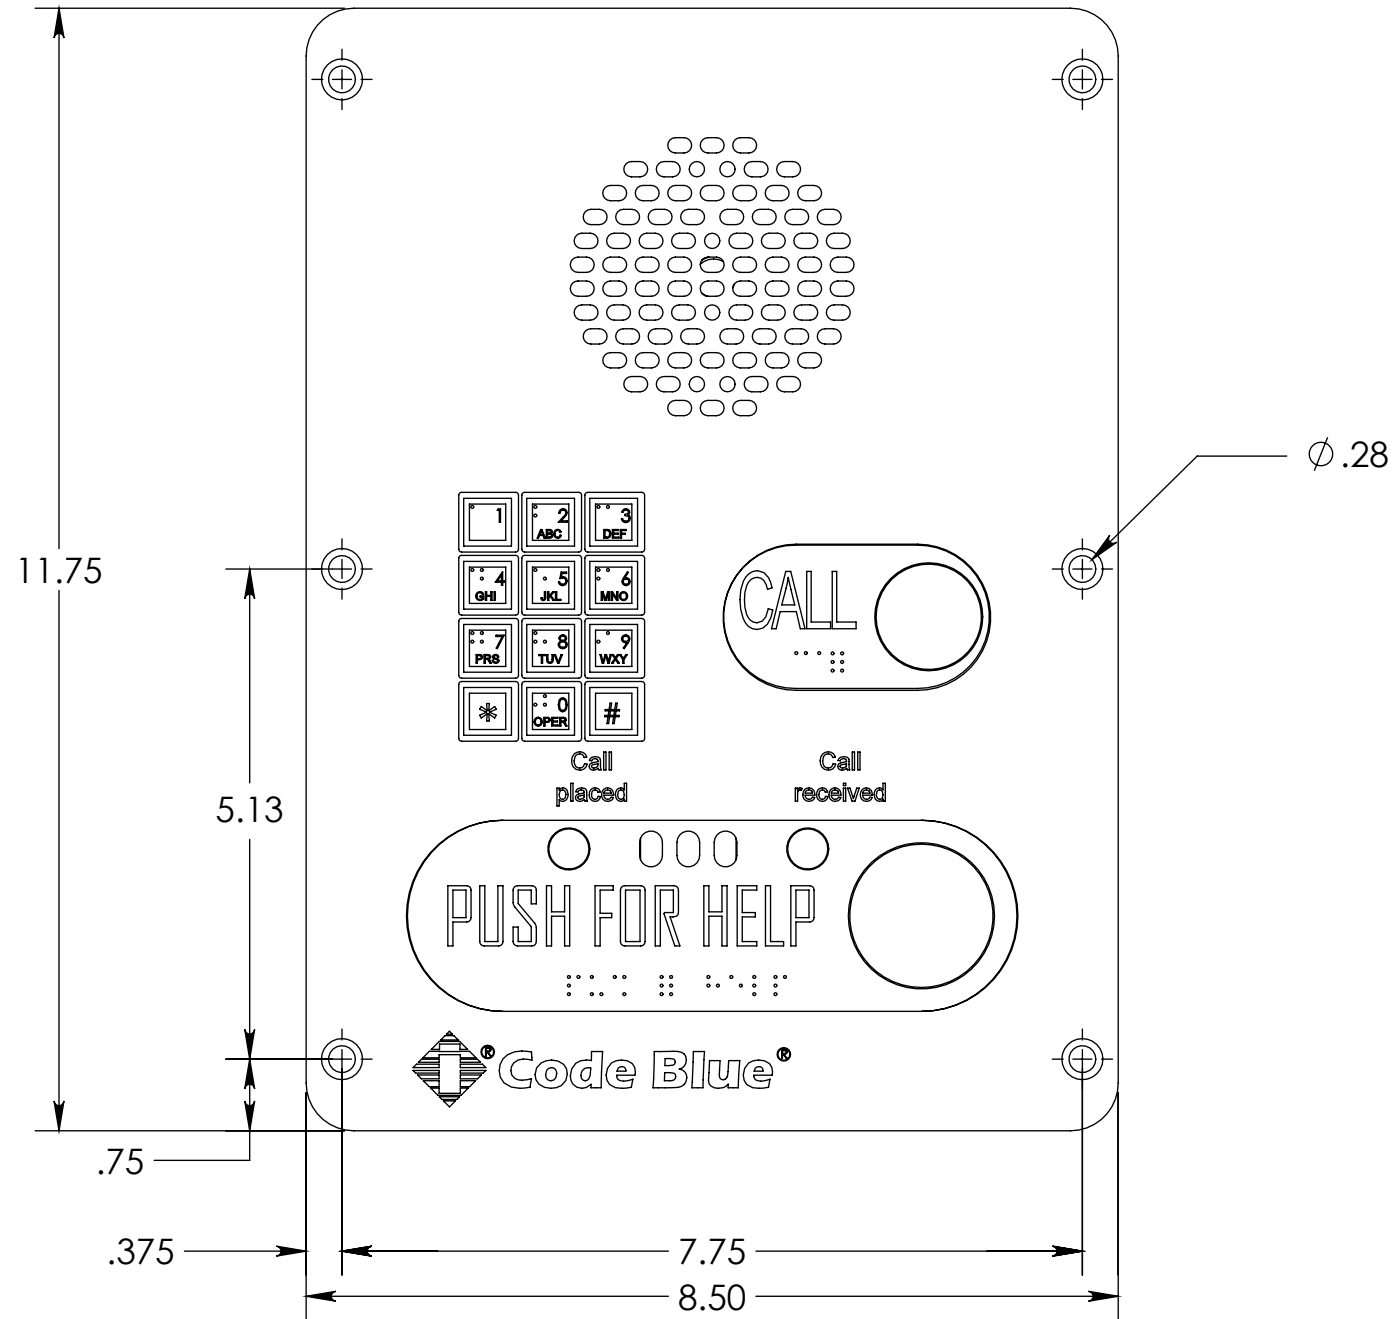

IA4100 FP2-K  
DUAL BUTTON w/KEYPAD

FRONT VIEW

SIDE VIEW

IA4100 FP2  
DUAL BUTTON

IA4100 FP1  
SINGLE BUTTON

IA4100 Analog Speakerphone

800-205-7186 | codeblue.com

© 2017 Code Blue Corporation