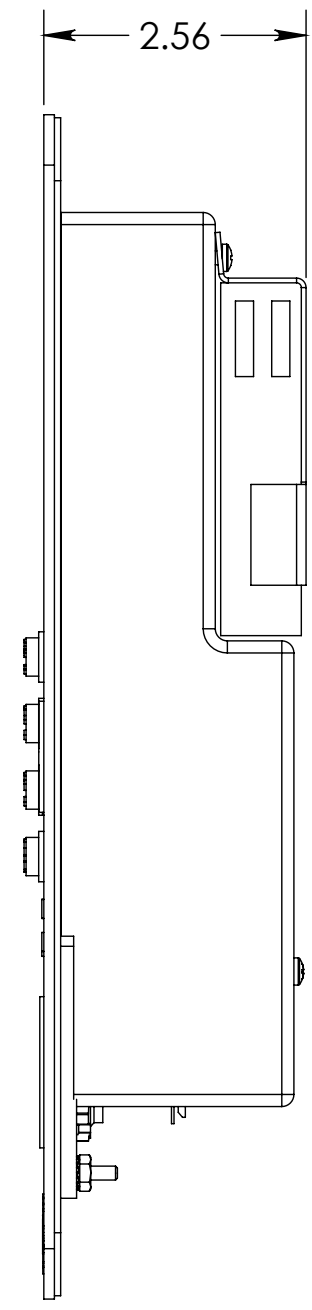

IP5000 FP2-K  
DUAL BUTTON w/KEYPAD

IP5000 FP2  
DUAL BUTTON

IP5000 FP1  
SINGLE BUTTON

IP5000 VoIP Speakerphone

**Code Blue**

800-205-7186 | codeblue.com

© 2017 Code Blue Corporation