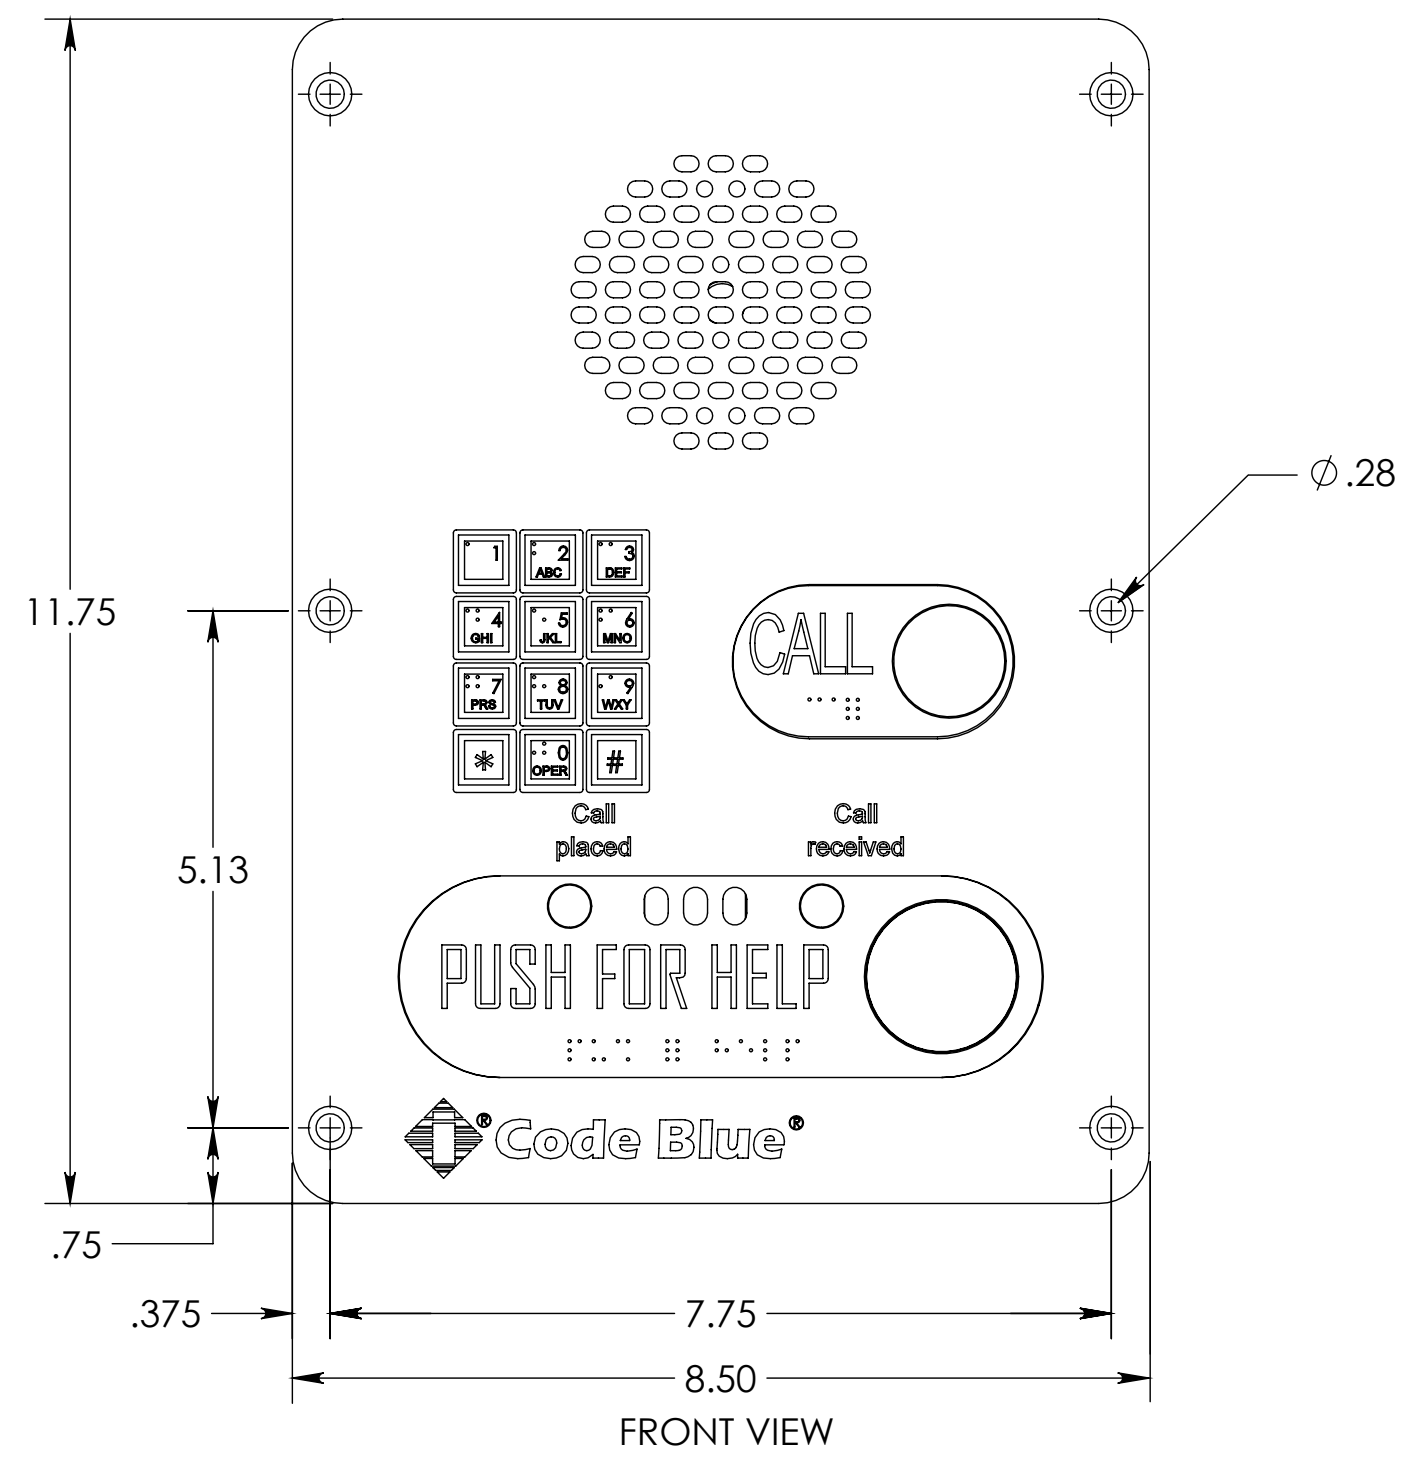

IP5000 FP2-K  
DUAL BUTTON w/KEYPAD

IP5000 FP2  
DUAL BUTTON

IP5000 FP1  
SINGLE BUTTON

IP5000 VoIP Speakerphone

**Code Blue**

800-205-7186 | codeblue.com

© 2017 Code Blue Corporation