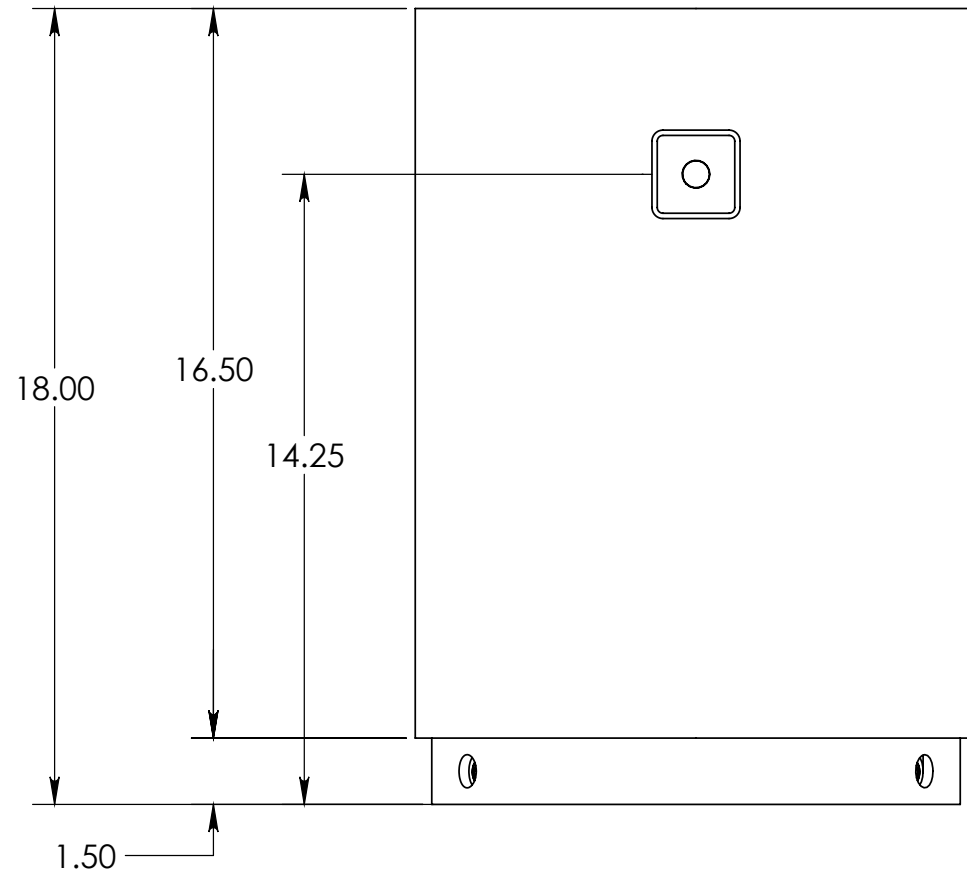

1 Series 5.25" Mounting Ring

IP Wireless Mounting Rings

800-205-7186 | codeblue.com

© 2017 Code Blue Corporation

1 Series 5.25" Mounting Ring with Post

IP Wireless Mounting Rings

800-205-7186 | codeblue.com

© 2017 Code Blue Corporation

1 Series 16.5" Mounting Ring

IP Wireless Mounting Rings

Code Blue

800-205-7186 | codeblue.com

© 2017 Code Blue Corporation