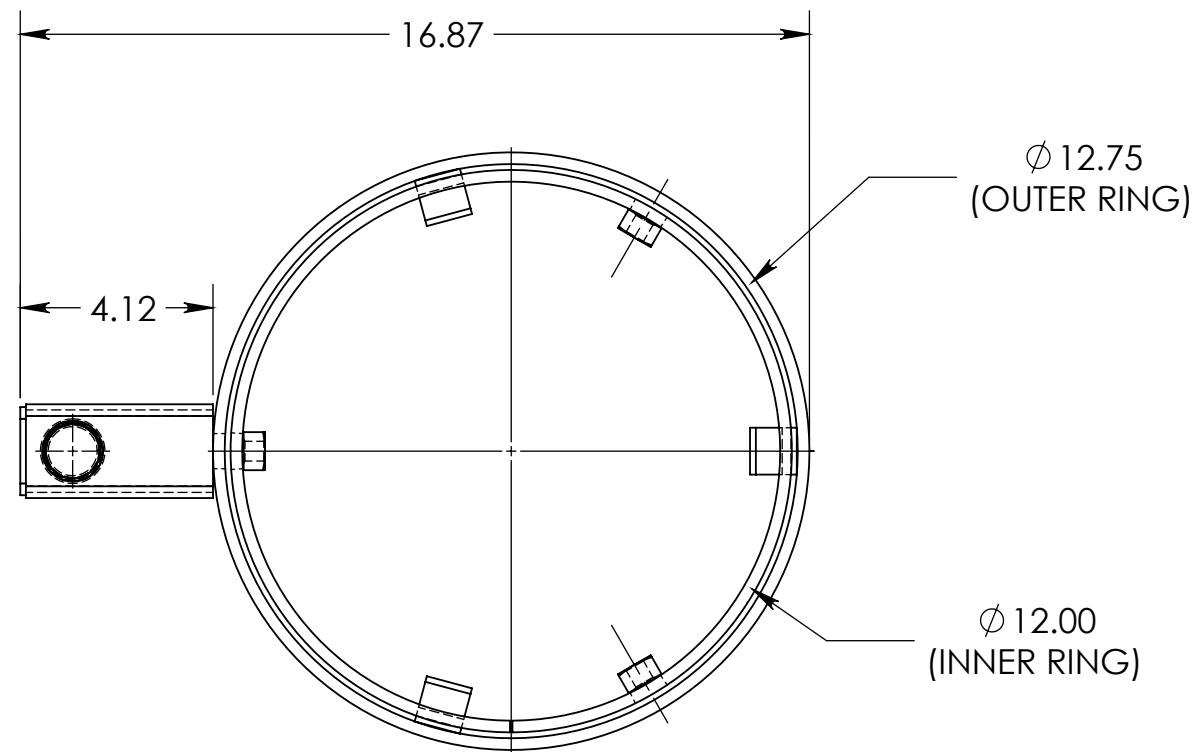

1 Series 5.25" Mounting Ring

IP Wireless Mounting Rings

800-205-7186 | codeblue.com

© 2017 Code Blue Corporation

1 Series 5.25" Mounting Ring with Post

IP Wireless Mounting Rings

800-205-7186 | codeblue.com

© 2017 Code Blue Corporation

1 Series 16.5" Mounting Ring

IP Wireless Mounting Rings

Code Blue

800-205-7186 | codeblue.com

© 2017 Code Blue Corporation