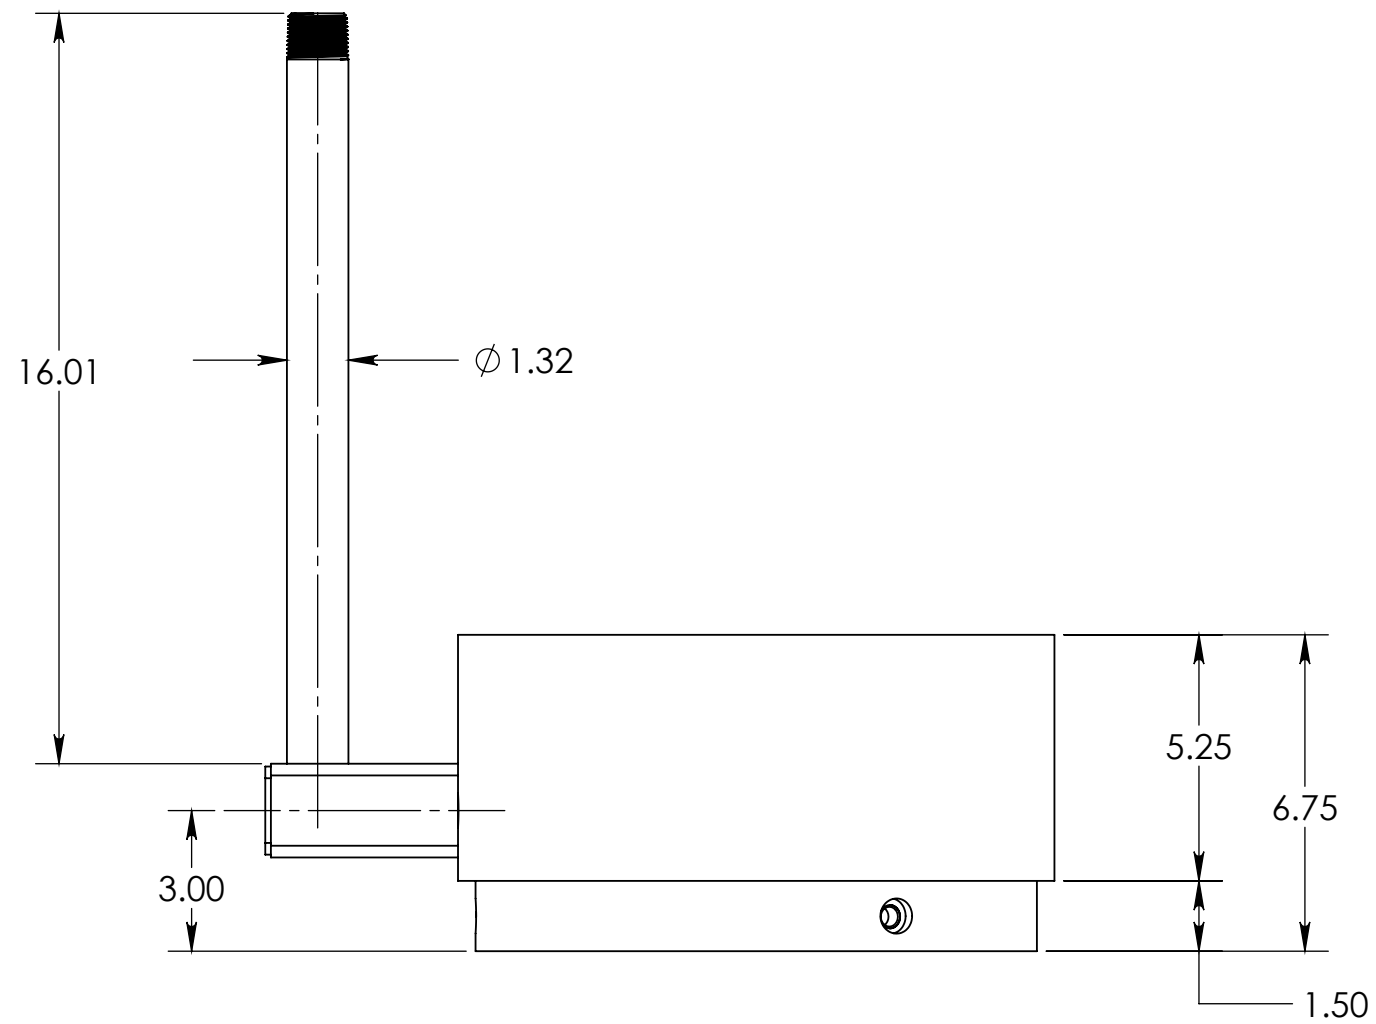

1 Series 5.25" Mounting Ring

IP Wireless Mounting Rings

800-205-7186 | codeblue.com

© 2017 Code Blue Corporation

1 Series 5.25" Mounting Ring with Post

IP Wireless Mounting Rings

800-205-7186 | codeblue.com

© 2017 Code Blue Corporation

1 Series 16.5" Mounting Ring

IP Wireless Mounting Rings

Code Blue

800-205-7186 | codeblue.com

© 2017 Code Blue Corporation