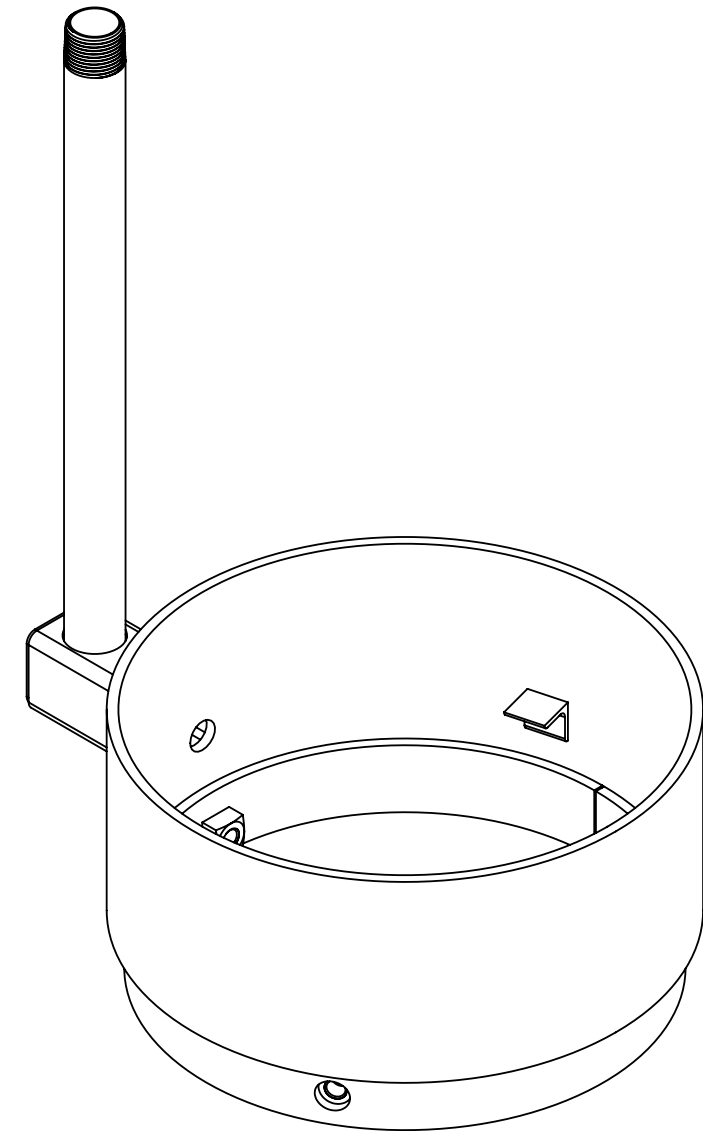

1 Series 5.25" Mounting Ring

IP Wireless Mounting Rings

800-205-7186 | codeblue.com

© 2017 Code Blue Corporation

1 Series 5.25" Mounting Ring with Post

IP Wireless Mounting Rings

800-205-7186 | codeblue.com

© 2017 Code Blue Corporation

1 Series 16.5" Mounting Ring

IP Wireless Mounting Rings

Code Blue

800-205-7186 | codeblue.com

© 2017 Code Blue Corporation