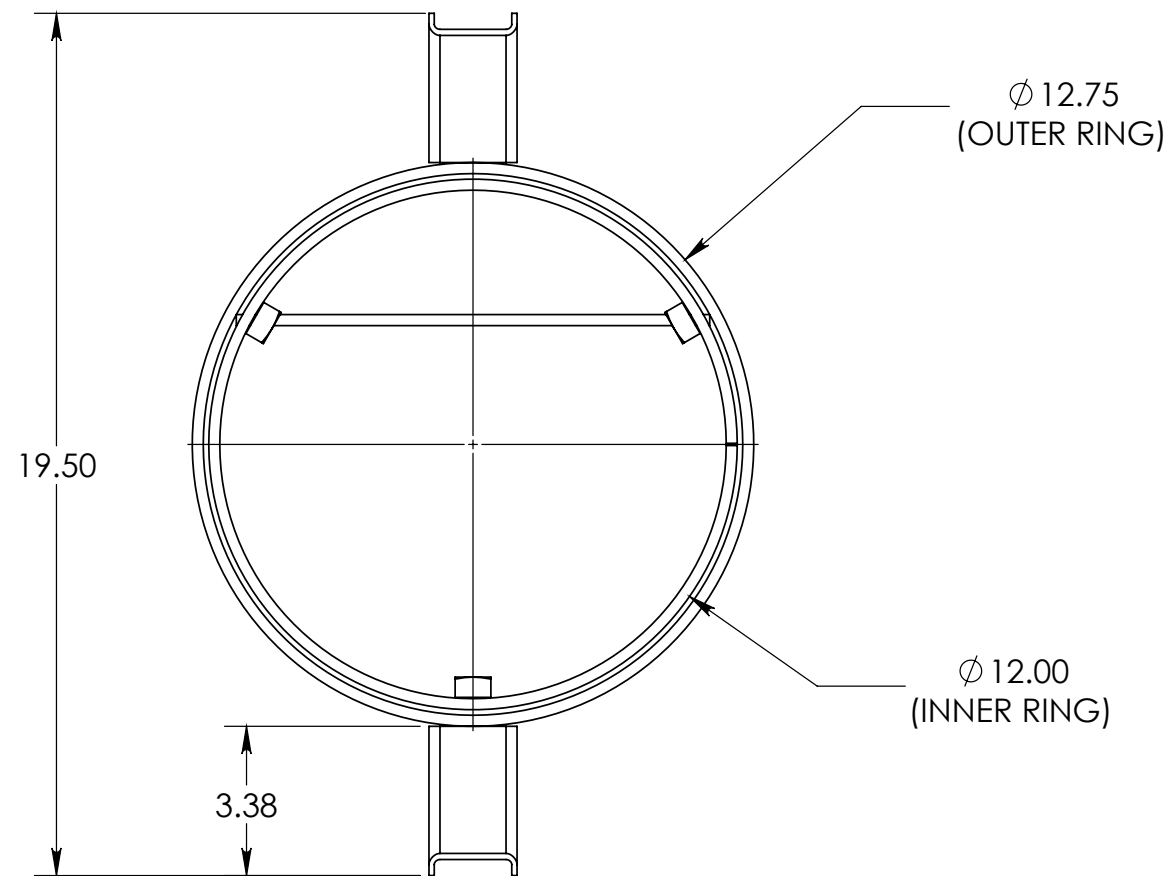

1 Series 5.25" Mounting Ring

IP Wireless Mounting Rings

800-205-7186 | codeblue.com

© 2017 Code Blue Corporation

1 Series 5.25" Mounting Ring with Post

IP Wireless Mounting Rings

800-205-7186 | codeblue.com

© 2017 Code Blue Corporation

1 Series 16.5" Mounting Ring

IP Wireless Mounting Rings

Code Blue

800-205-7186 | codeblue.com

© 2017 Code Blue Corporation