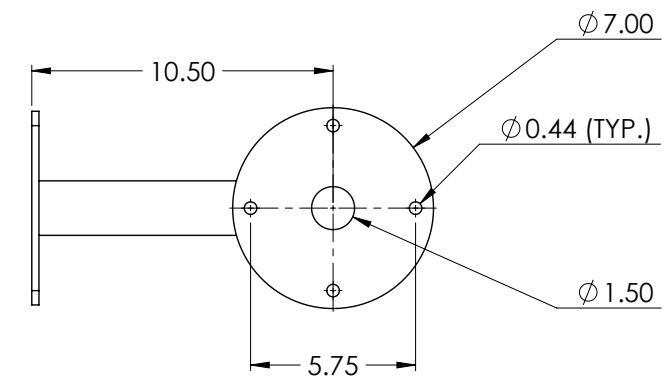

FRONT VIEW

SIDE VIEW

BOTTOM VIEW

MOUNTING PLATE DETAIL
SCALE 1:3

Code Blue
800-205-7186 | codeblue.com

Curb Mount

© 2017 Code Blue Corporation

CAD-157-B