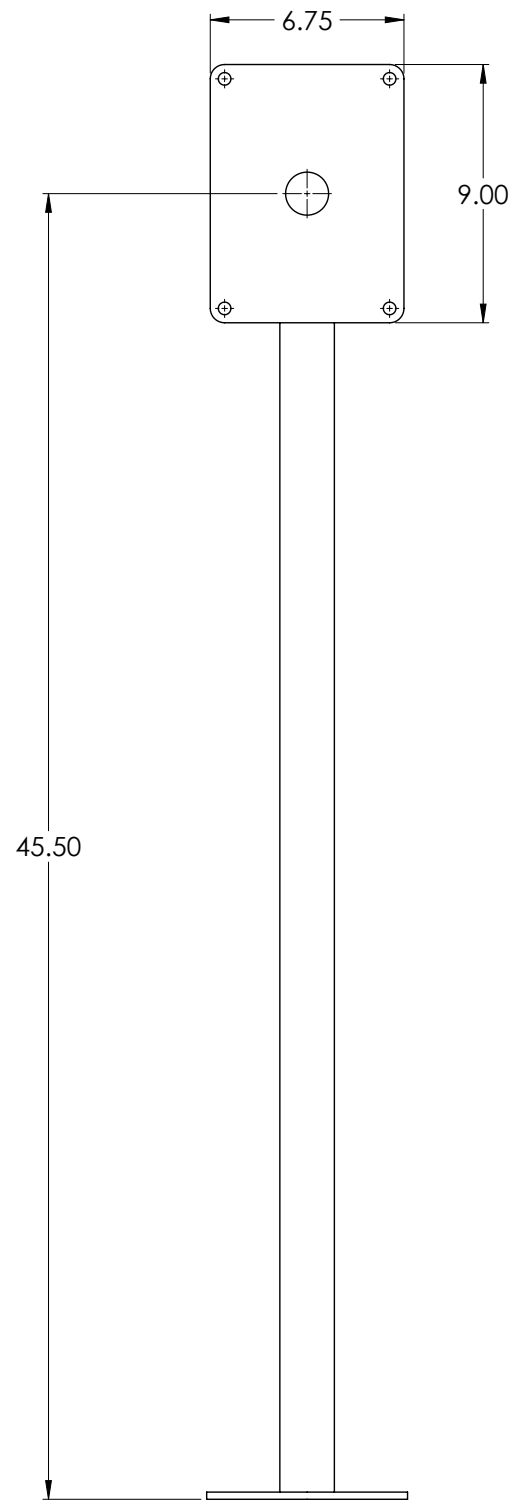

FRONT VIEW

SIDE VIEW

BOTTOM VIEW

MOUNTING PLATE DETAIL
SCALE 1:3

Code Blue
800-205-7186 | codeblue.com

Curb Mount

© 2017 Code Blue Corporation

CAD-157-B