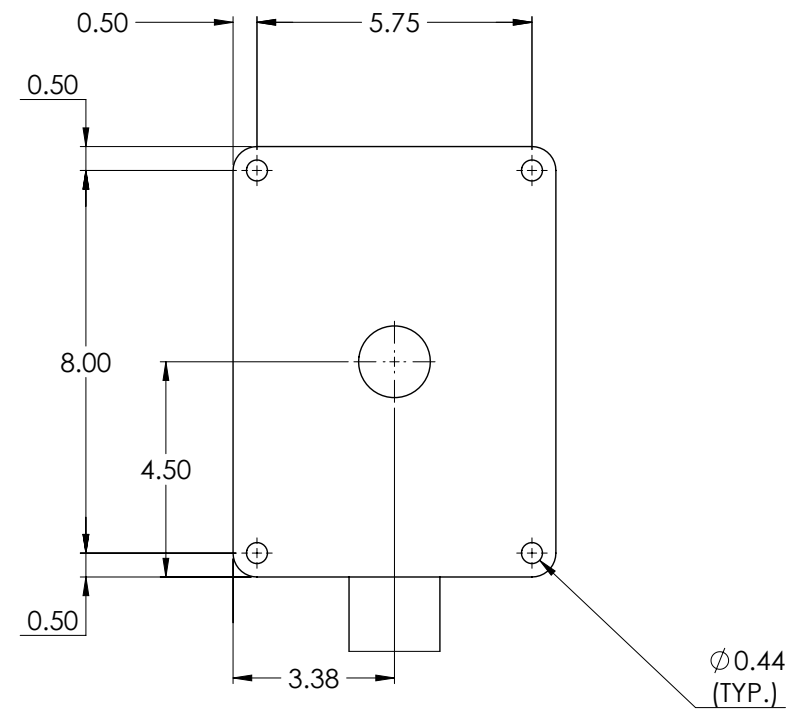

FRONT VIEW

SIDE VIEW

BOTTOM VIEW

MOUNTING PLATE DETAIL
SCALE 1:3

Code Blue
800-205-7186 | codeblue.com

Curb Mount

© 2017 Code Blue Corporation

CAD-157-B