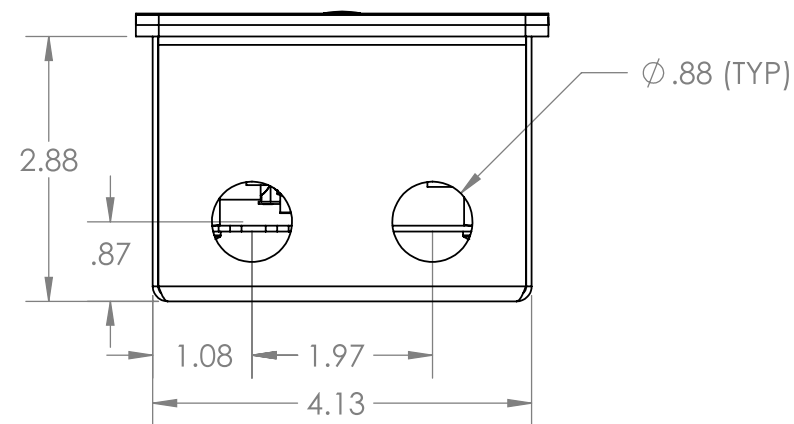

BACK VIEW

FRONT VIEW

SIDE VIEW

BOTTOM VIEW

Centry[®] Flush Mount

Code Blue[®]
 800-205-7186 | codeblue.com

© 2018 Code Blue Corporation