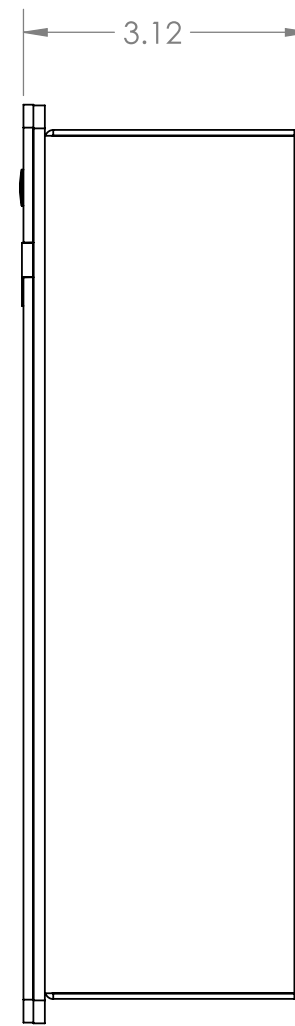

BACK VIEW

FRONT VIEW

SIDE VIEW

BOTTOM VIEW

Centry[®] Flush Mount

Code Blue[®]
 800-205-7186 | codeblue.com

© 2018 Code Blue Corporation