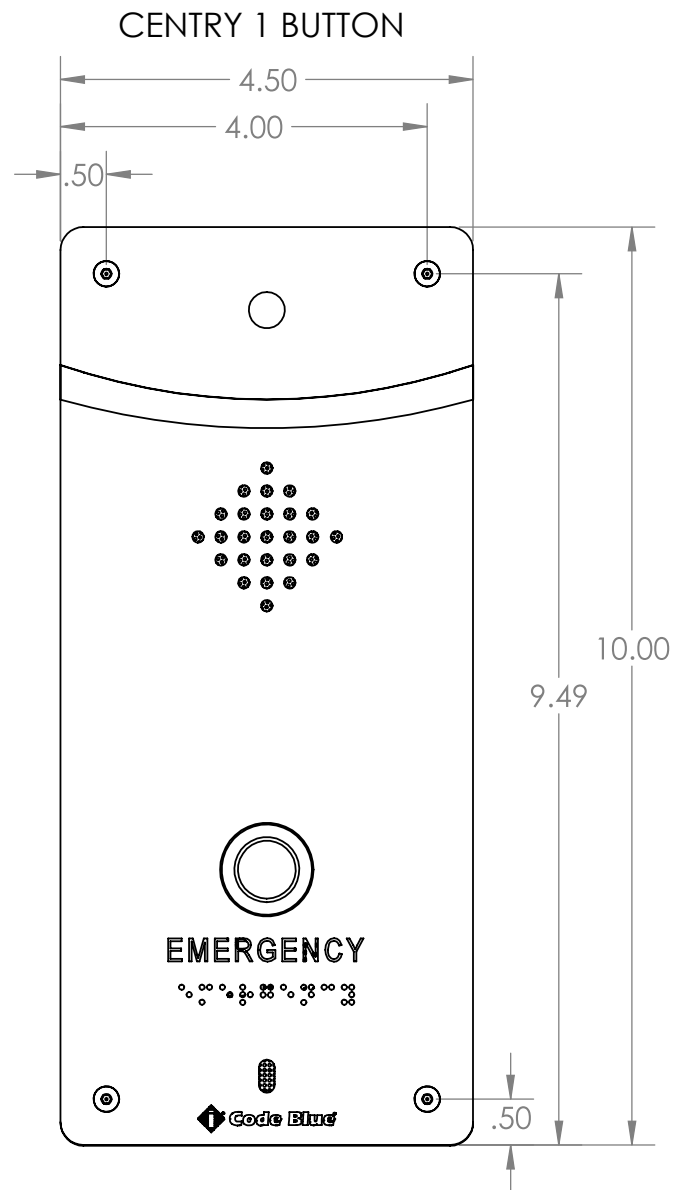

BACK VIEW

FRONT VIEW

SIDE VIEW

BOTTOM VIEW

Centry[®] Flush Mount

Code Blue[®]
 800-205-7186 | codeblue.com

© 2018 Code Blue Corporation