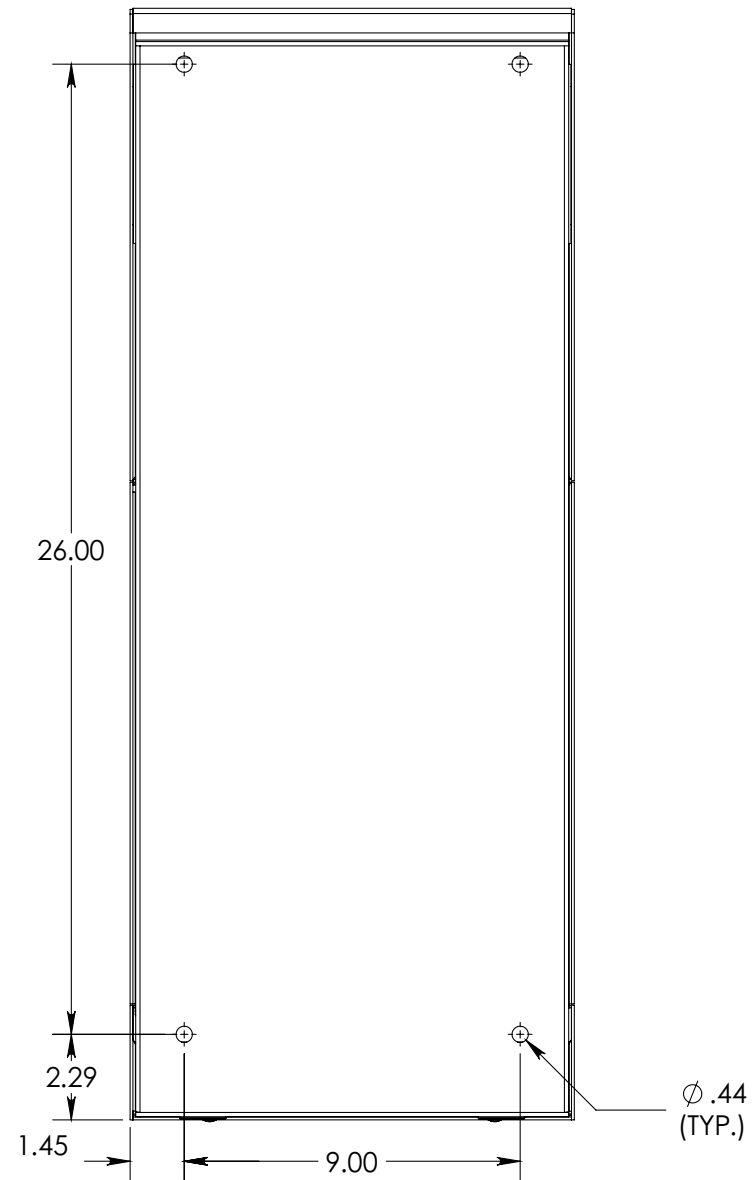

FRONT VIEW

SIDE VIEW

BACK VIEW

BOTTOM VIEW

CB 2-ap (Audio Paging)

800-205-7186 | codeblue.com

© 2023 Code Blue Corporation