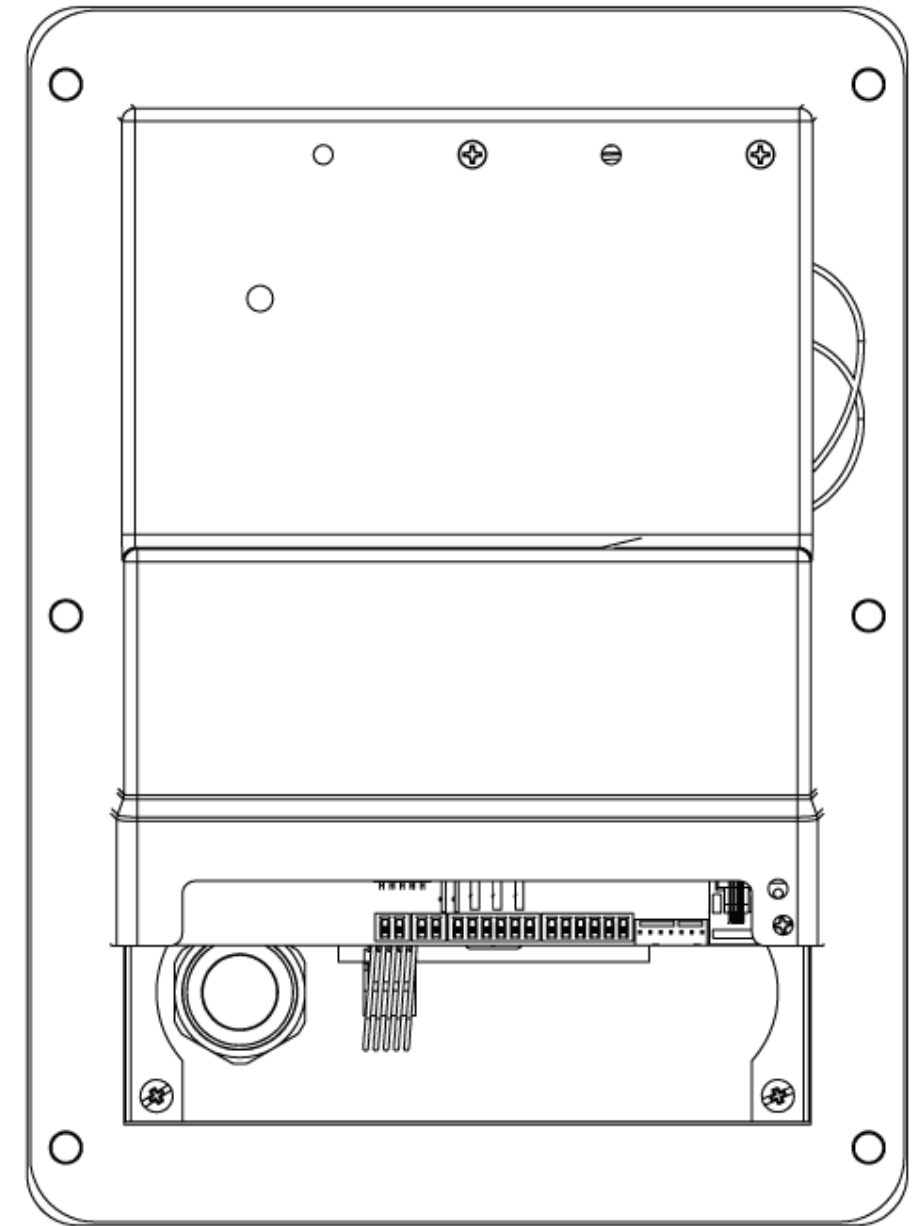

LS1000 VoIP Speakerphone Single Button w/ Axis Camera

 **Code Blue**
800-205-7186 | codeblue.com

© 2024 Code Blue Corporation

CAD-189-A

LS1000 VoIP Speakerphone Double Button w/ Axis Camera

 **Code Blue**
800-205-7186 | codeblue.com

© 2024 Code Blue Corporation

CAD-189-A

LS1000 VoIP Speakerphone Double Button & Keypad w/ Axis Camera

 **Code Blue®**
800-205-7186 | codeblue.com

© 2024 Code Blue Corporation