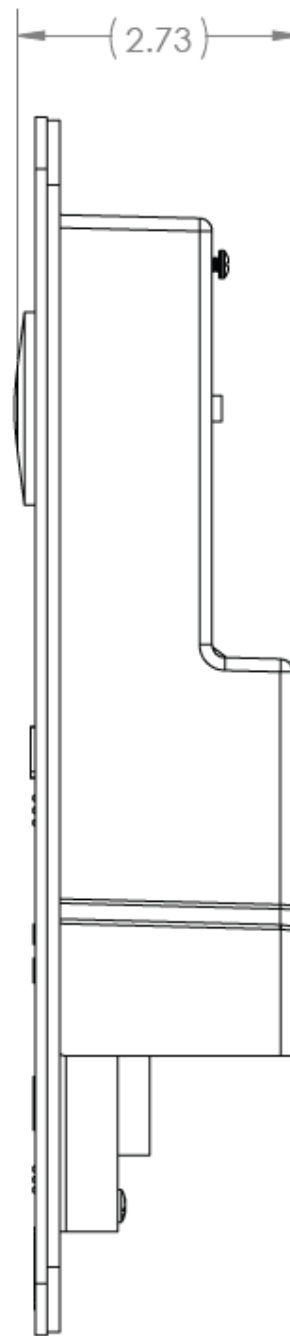

LS1000 VoIP Speakerphone Single Button w/ Axis Camera

 **Code Blue**
800-205-7186 | codeblue.com

© 2024 Code Blue Corporation

CAD-189-A

LS1000 VoIP Speakerphone Double Button w/ Axis Camera

 **Code Blue**
800-205-7186 | codeblue.com

© 2024 Code Blue Corporation

CAD-189-A

LS1000 VoIP Speakerphone Double Button & Keypad w/ Axis Camera

 **Code Blue®**
800-205-7186 | codeblue.com

© 2024 Code Blue Corporation