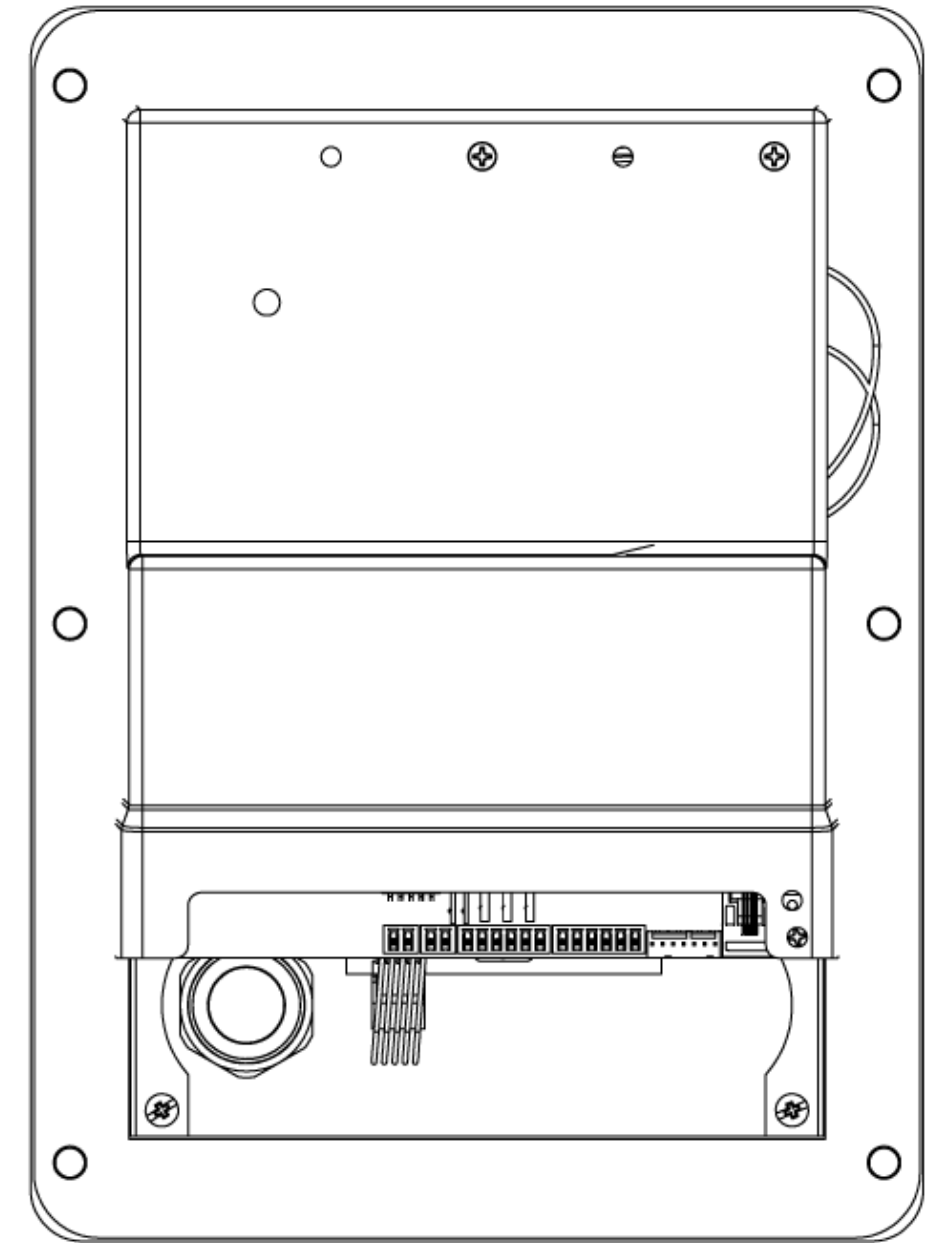

LS1000 VoIP Speakerphone Single Button w/ Axis Camera

 **Code Blue**
800-205-7186 | codeblue.com

© 2024 Code Blue Corporation

CAD-189-A

LS1000 VoIP Speakerphone Double Button w/ Axis Camera

 **Code Blue**
800-205-7186 | codeblue.com

© 2024 Code Blue Corporation

CAD-189-A

LS1000 VoIP Speakerphone Double Button & Keypad w/ Axis Camera

 **Code Blue®**
800-205-7186 | codeblue.com

© 2024 Code Blue Corporation