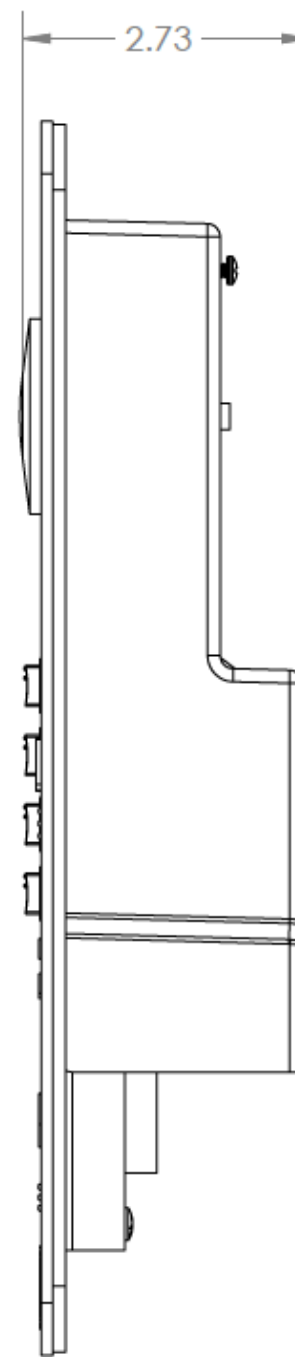

LS1000 VoIP Speakerphone Single Button w/ Axis Camera

 **Code Blue**
800-205-7186 | codeblue.com

© 2024 Code Blue Corporation

CAD-189-A

LS1000 VoIP Speakerphone Double Button w/ Axis Camera

 **Code Blue**
800-205-7186 | codeblue.com

© 2024 Code Blue Corporation

CAD-189-A

LS1000 VoIP Speakerphone Double Button & Keypad w/ Axis Camera

 **Code Blue®**
800-205-7186 | codeblue.com

© 2024 Code Blue Corporation