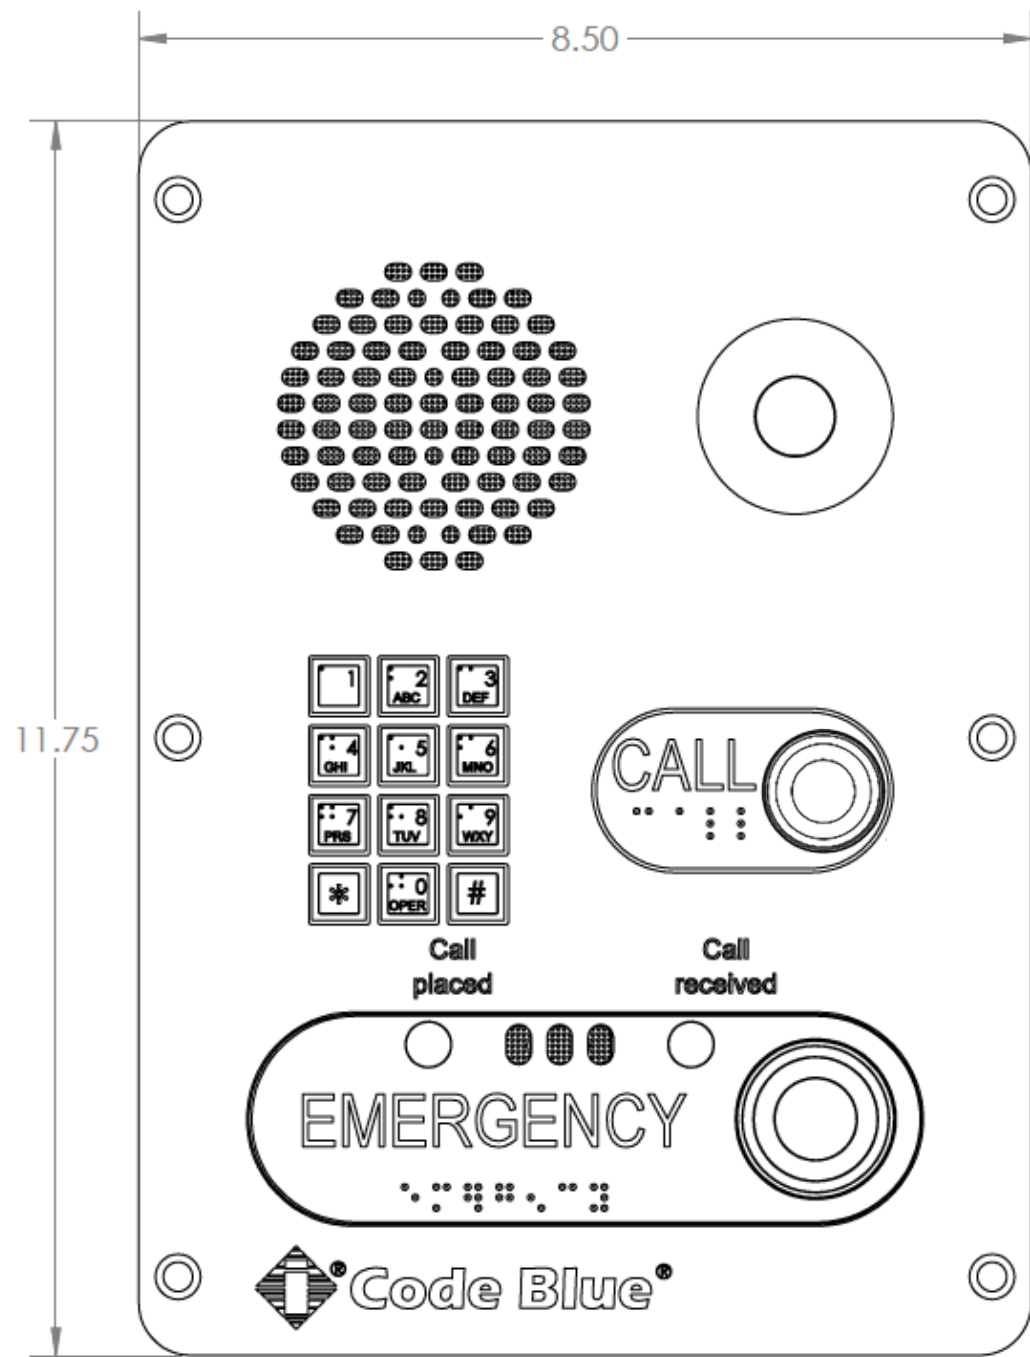

LS1000 VoIP Speakerphone Single Button w/ Axis Camera

 **Code Blue**
800-205-7186 | codeblue.com

© 2024 Code Blue Corporation

CAD-189-A

LS1000 VoIP Speakerphone Double Button w/ Axis Camera

 **Code Blue**
800-205-7186 | codeblue.com

© 2024 Code Blue Corporation

CAD-189-A

LS1000 VoIP Speakerphone Double Button & Keypad w/ Axis Camera

 **Code Blue®**
800-205-7186 | codeblue.com

© 2024 Code Blue Corporation