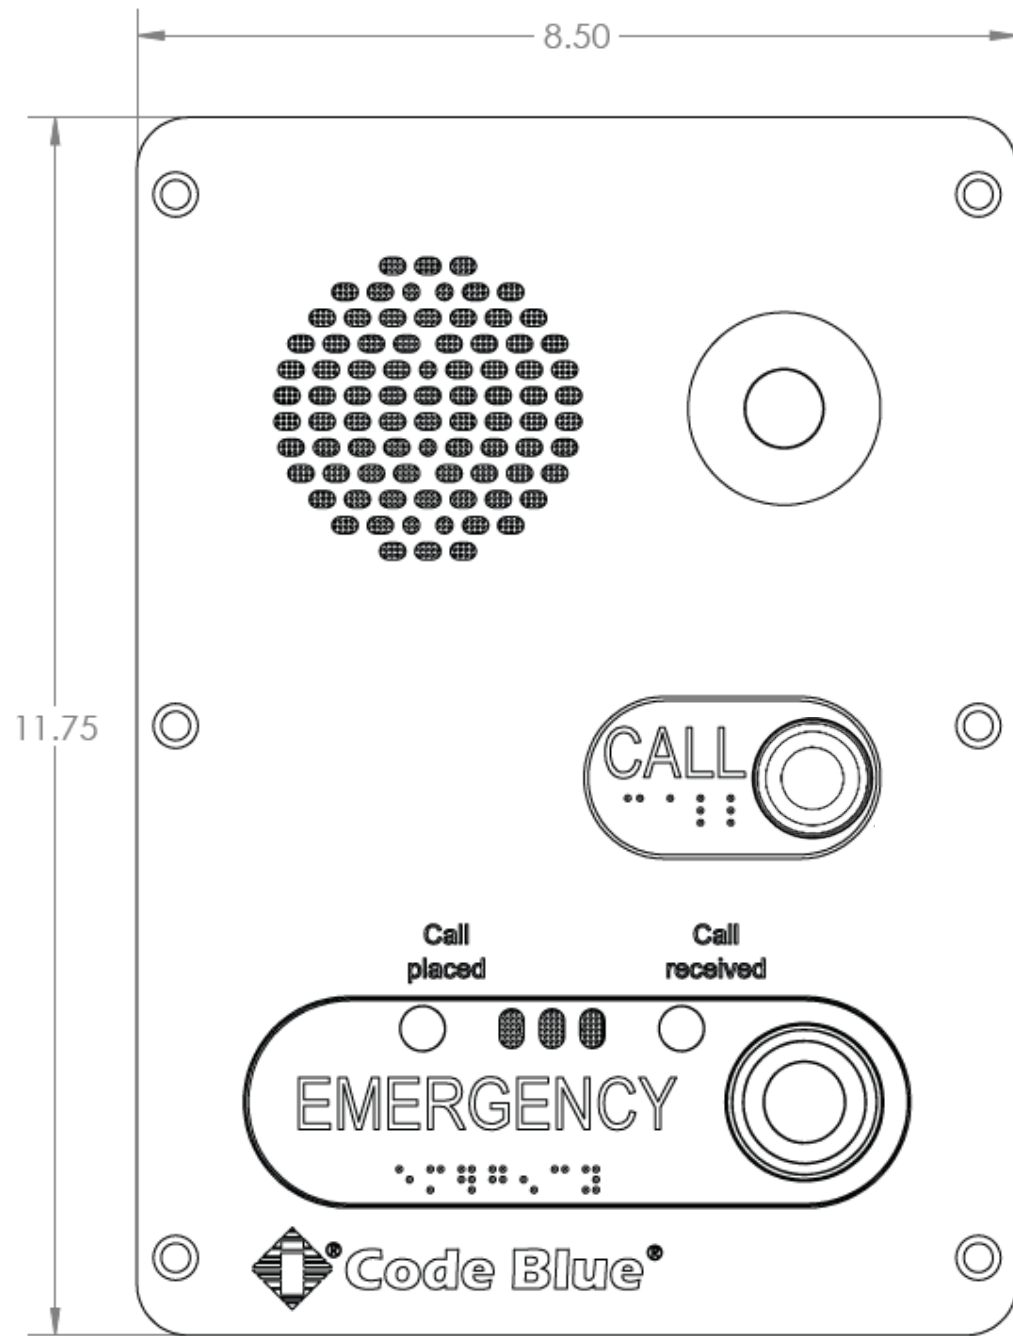

LS1000 VoIP Speakerphone Single Button w/ Axis Camera

 **Code Blue**
800-205-7186 | codeblue.com

© 2024 Code Blue Corporation

CAD-189-A

LS1000 VoIP Speakerphone Double Button w/ Axis Camera

 **Code Blue**
800-205-7186 | codeblue.com

© 2024 Code Blue Corporation

CAD-189-A

LS1000 VoIP Speakerphone Double Button & Keypad w/ Axis Camera

 **Code Blue®**
800-205-7186 | codeblue.com

© 2024 Code Blue Corporation