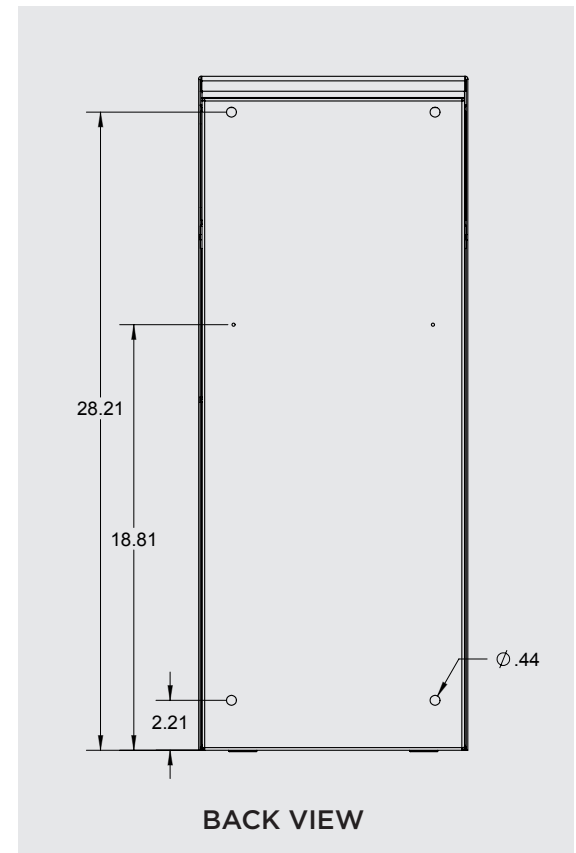

Technical Features

Specifications

- **Height:** 29.79" (75.67 cm)
- **Width:** 11.90" (30.23 cm)
- **Depth:** 4" (10.16 cm)
- **Weight:** 28 lbs. (12.7 kg)
- **Material & thickness:** 0.078" stainless steel

Power

- **Standard:** 12-24V AC/DC
- **Optional:** 120, 240, 277V AC
  - Hardwire
  - PoE

Lighting

- Beacon/strobe

Options

- Public address speaker
- Temperature-controlled AED housing

NOTE: Options only available in legacy enclosure sizes.

Communication

- **Speakerphone Options**
  - **IP5000:** Full duplex, SIP compatible VoIP phone.
  - **IA4100:** Analog full duplex phone.
- **4G LTE Cellular/Wi-Fi**
- **Hardwire**

Style

- **Optional powder coat color:** Safety Blue
- **Optional wet coat colors:** Dark Bronze, Gloss White, Gloss Black, Safety Blue, Safety Red, Safety Yellow, Bright Silver
- **Graphics text:** Assistance, Emergency
- **Graphics colors:** Black, Blue, White

Compliance

- UL 2017
- NEMA 4
- ADA

Mounting Schematics

Note: Specifications subject to change without notice or obligation on the part of Code Blue Corporation.