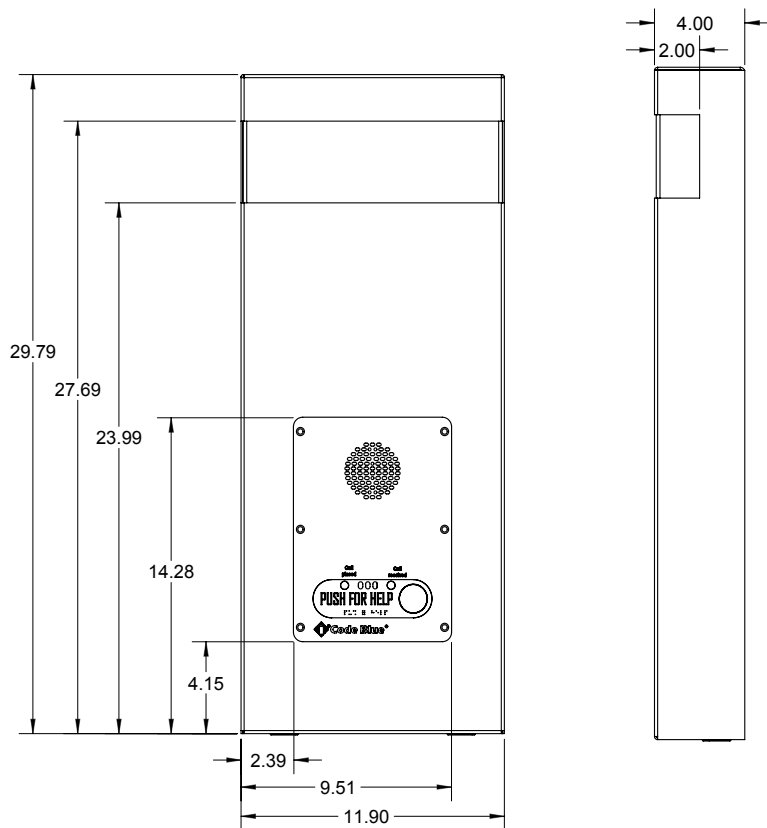

- Heights, widths, depths
- Graphics, text and logos
- Bezel text, color, design

Technical Features

Specifications

- **Height:** 29.79" (75.67 cm)
- **Width:** 11.90" (30.23 cm)
- **Depth:** 4" (10.16 cm)
- **Weight:** 28 lbs. (12.7 kg)
- **Material & thickness:** 0.078" stainless steel

Compliance

- UL 2017
- NEMA 4
- ADA

Mounting Schematics

Note: Specifications subject to change without notice or obligation on the part of Code Blue Corporation.