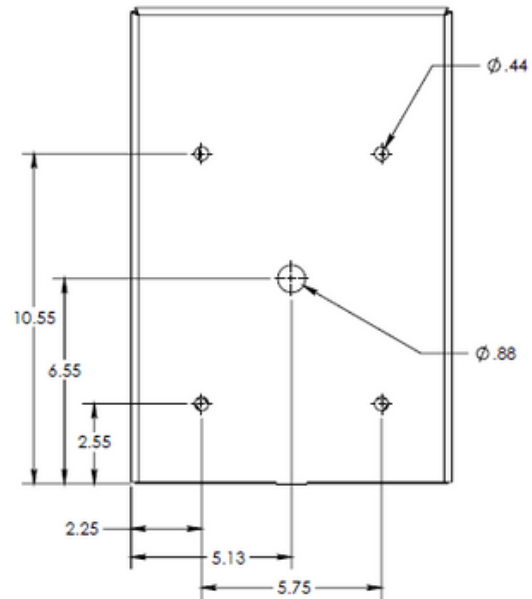

FRONT VIEW

SIDE VIEW

BACK VIEW