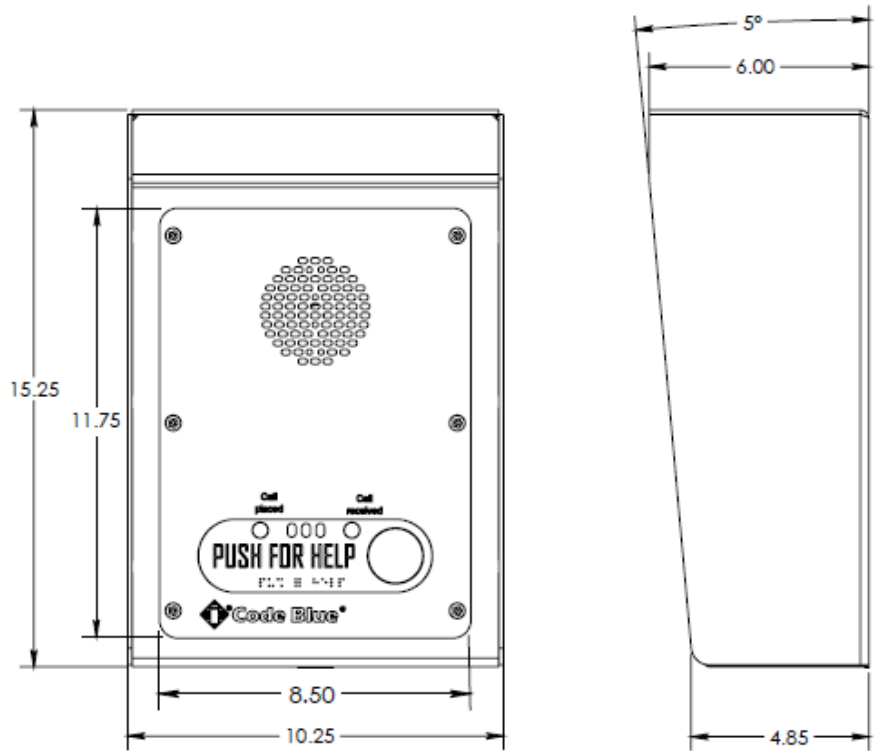

Technical Features

Specifications

- **Height:** 15.25" (38.7 cm)
- **Width:** 10.25" (26 cm)
- **Depth:** 6" (15.2 cm)
- **Weight:** 16.5 lbs. (7.5 kg)
- **Material & thickness:** 0.125" steel
- **Standard Power:** 12-24V AC/DC
- **Optional Power:**
  - 120-277V AC
  - PoE

Communication

- **Speakerphone Options**
  - **LS1000/LS2000:** Full Duplex, SIP Compatible VoIP Phone.
  - **IA4100:** Analog full duplex phone.
- **Connection Options**
  - Hardwired
  - Cellular
  - IP Wireless

Lighting

- LED faceplate light

Style

• **Standard wet coat paint options:**
Safety Blue, Safety Yellow, Safety Red, Gloss White, Bright Silver, Tiger Orange, Midnight Blue, Gloss Black, Dark Bronze, Cardinal Red, Medium Bronze, British Racing Green, Architectural Gray, & Oak Buff.

• **Standard Graphics text options:**
Emergency, Assistance, Help Point, Police, Courtesy, Security, Information

• **Standard Graphics text colors:**
White, Black, Blue, Red, Green, Yellow, Orange, Purple, & Brown

• **Custom Paint Colors, Graphic Colors, Graphic Text & Fonts also available.**

Compliance

- UL 62368-1
- Built to NEMA 4 Specifications
- Designed to ADA Specifications