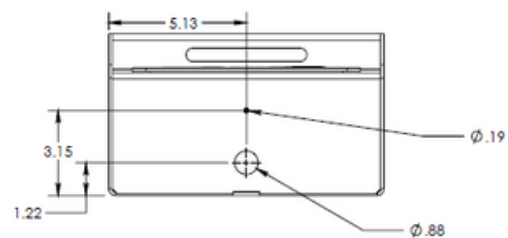

## Specifications

- **Height:** 15.25" (38.7 cm)
- **Width:** 10.25" (26 cm)
- **Depth:** 6" (15.2 cm)
- **Weight:** 16.5 lbs. (7.5 kg)
- **Material & thickness:** 0.125" steel
- **Standard Power:** 12-24V AC/DC
- **Optional Power:**
  - 120-277V AC
  - PoE

## Compliance

- UL 62368-1 
- Built to NEMA 4 Specifications
- Designed to ADA Specifications

FRONT VIEW

SIDE VIEW

BACK VIEW

BOTTOM VIEW

Note: Specifications subject to change without notice or obligation on the part of Code Blue Corporation.