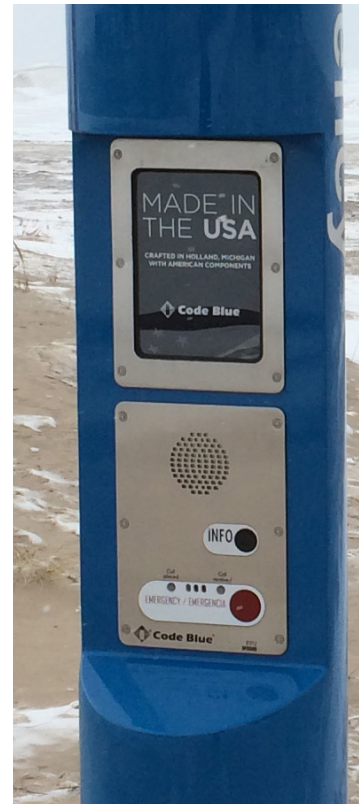

Product Description

The addition of a secondary faceplate to one of Code Blue's industry leading Help Points® allows you to utilize it for additional security devices, such as cameras and card readers, or keep it open for future technology upgrades, providing additional flexibility and scalability.

Technical Features

Available for the:

- CB 1-e
- CB 1-s
- CB 4-s
- CB 5-s
- CB 5-p
- CB 9-s

Dimensions

- Height: 10" (25.4 cm)
- Width: 7" (17.78 cm)

Options

Directory Listings

Camera

Card Reader

Custom Applications

CB 4-s with Dual Faceplates

CB 1-s/9-s/9-t with Dual Faceplates

CB 5-s with Dual Faceplates

Note: Specifications subject to change without notice or obligation on the part of Code Blue Corporation.