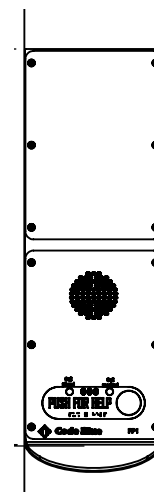

Technical Features

Available for the:

- CB 1-e
- CB 1-s
- CB 4-s
- CB 5-s
- CB 5-p
- CB 9-s

Dimensions

- Height: 10" (25.4 cm)
- Width: 7" (17.78 cm)

Options

Directory Listings

Camera

Card Reader

Custom Applications

CB 4-s with Dual Faceplates

CB 1-s/9-s/9-t with Dual Faceplates

CB 5-s with Dual Faceplates

Note: Specifications subject to change without notice or obligation on the part of Code Blue Corporation.