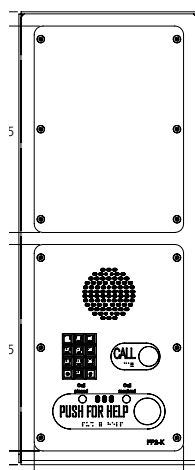

Technical Features

Available for the:

- CB 1-e
- CB 1-s
- CB 4-s
- CB 5-s
- CB 5-p
- CB 9-s

Dimensions

- Height: 10" (25.4 cm)
- Width: 7" (17.78 cm)

Options

Directory Listings

Camera

Card Reader

Custom Applications

CB 4-s with Dual Faceplates

CB 1-s/9-s/9-t with Dual Faceplates

CB 5-s with Dual Faceplates

Note: Specifications subject to change without notice or obligation on the part of Code Blue Corporation.