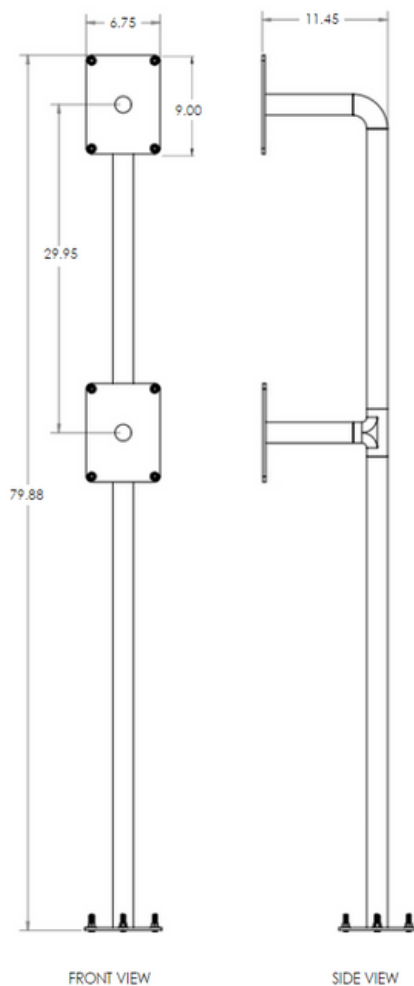

Product Description

The **curb mount pedestal** free-standing options are ideal for drive-up or walk-up applications using Code Blue's industry leading call boxes and emergency speakerphones.

Technical Features

Available for:

- CB 4-r
- CB 4-s
- CB 6-s
- IP2500 Speakerphone
- Centry Speakerphone

Specifications

- **Single Mount Height:** 50"
- **Dual Mount Height:** 80"
- **Construction:** Schedule 40 Steel Tube
- **Mounting Base Diameter:** 7.00" (17.78 cm)
- **Standard Finish:** Gloss Black
 - Custom Colors Available - Contact Customer Service

Dimensions CB4 & CB6 Series Model

Dual Mount

Single Mount

Dimensions

Centry & IP2500 Speakerphone Model

Dual Mount

Single Mount

Note: Specifications subject to change without notice or obligation on the part of Code Blue Corporation.