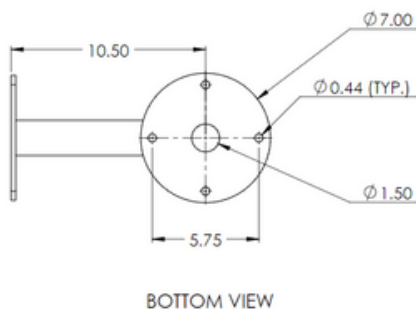

Available for:

- CB 4-r
- CB 4-s
- CB 6-s
- IP2500 Speakerphone
- Centry Speakerphone

Specifications

- **Single Mount Height:** 50"
- **Dual Mount Height:** 80"
- **Construction:** Schedule 40 Steel Tube
- **Mounting Base Diameter:** 7.00" (17.78 cm)
- **Standard Finish:** Gloss Black
 - Custom Colors Available - Contact Customer Service

Dimensions CB4 & CB6 Series Model

Dual Mount

Single Mount

Dimensions

Centry & IP2500 Speakerphone Model

Dual Mount

Single Mount

Note: Specifications subject to change without notice or obligation on the part of Code Blue Corporation.