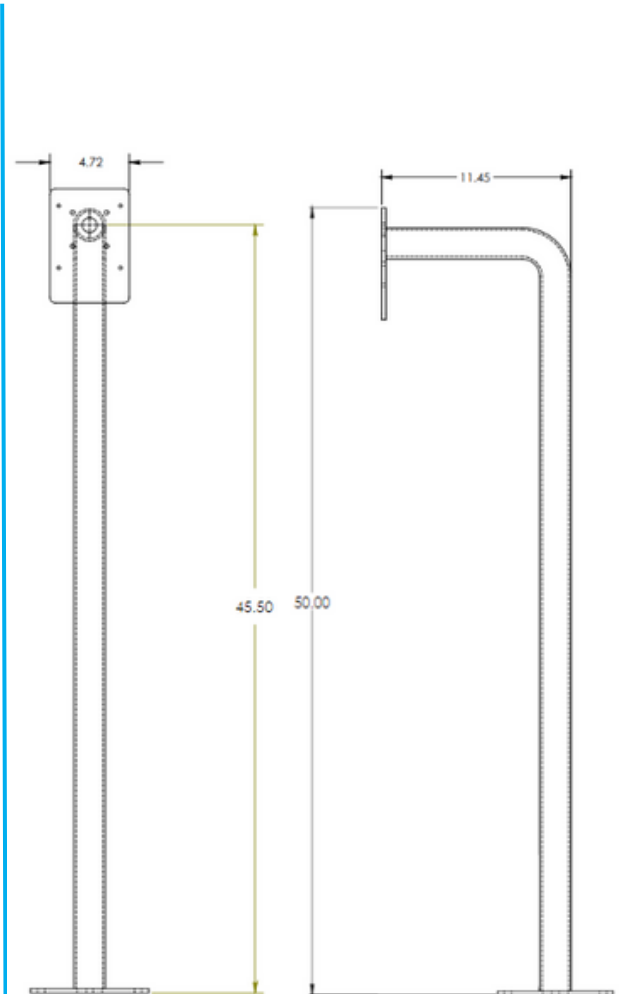

Available for:

- CB 4-r
- CB 4-s
- CB 6-s
- IP2500 Speakerphone
- Centry Speakerphone

Specifications

- **Single Mount Height:** 50"
- **Dual Mount Height:** 80"
- **Construction:** Schedule 40 Steel Tube
- **Mounting Base Diameter:** 7.00" (17.78 cm)
- **Standard Finish:** Gloss Black
 - Custom Colors Available - Contact Customer Service

Dimensions CB4 & CB6 Series Model

Dual Mount

Single Mount

Dimensions

Centry & IP2500 Speakerphone Model

Dual Mount

Single Mount

Note: Specifications subject to change without notice or obligation on the part of Code Blue Corporation.