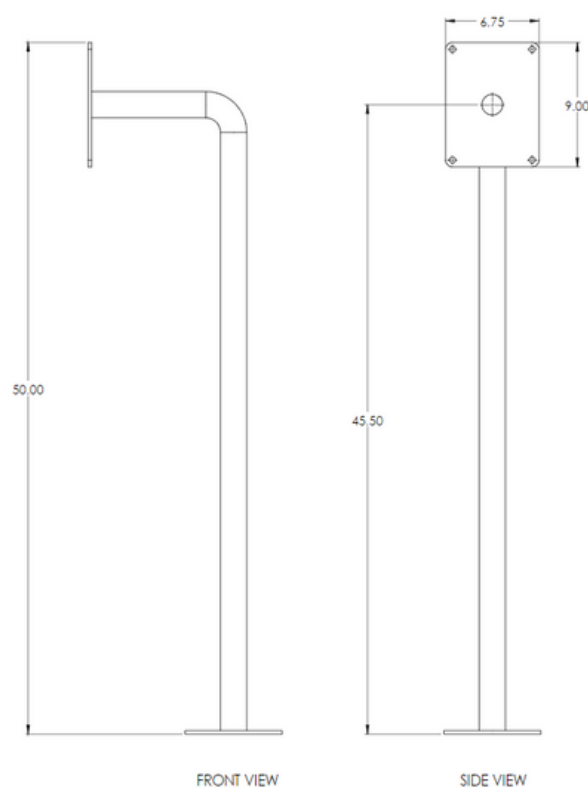

Available for:

- CB 4-r
- CB 4-s
- CB 6-s
- IP2500 Speakerphone
- Centry Speakerphone

Specifications

- **Single Mount Height:** 50"
- **Dual Mount Height:** 80"
- **Construction:** Schedule 40 Steel Tube
- **Mounting Base Diameter:** 7.00" (17.78 cm)
- **Standard Finish:** Gloss Black
 - Custom Colors Available - Contact Customer Service

Dimensions CB4 & CB6 Series Model

Dual Mount

Single Mount

Dimensions

Centry & IP2500 Speakerphone Model

Dual Mount

Single Mount

Note: Specifications subject to change without notice or obligation on the part of Code Blue Corporation.