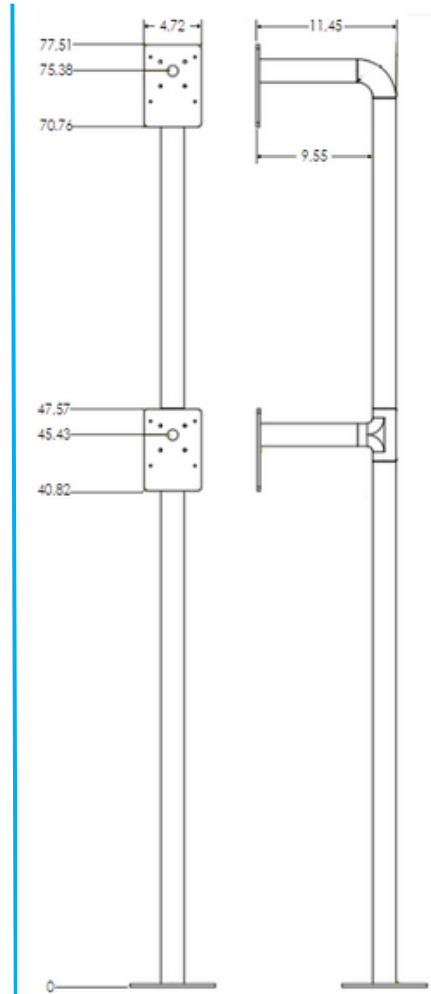

Available for:

- CB 4-r
- CB 4-s
- CB 6-s
- IP2500 Speakerphone
- Centry Speakerphone

Specifications

- **Single Mount Height:** 50"
- **Dual Mount Height:** 80"
- **Construction:** Schedule 40 Steel Tube
- **Mounting Base Diameter:** 7.00" (17.78 cm)
- **Standard Finish:** Gloss Black
 - Custom Colors Available - Contact Customer Service

Dimensions CB4 & CB6 Series Model

Dual Mount

Single Mount

Dimensions

Centry & IP2500 Speakerphone Model

Dual Mount

Single Mount

Note: Specifications subject to change without notice or obligation on the part of Code Blue Corporation.