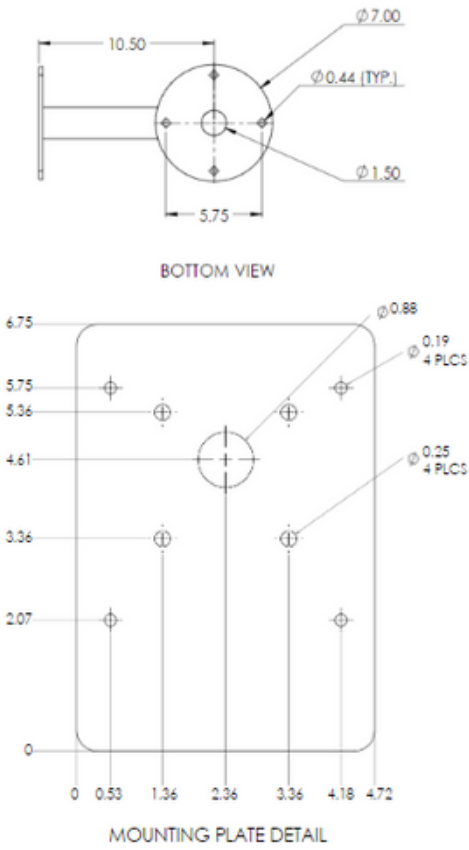

Available for:

- CB 4-r
- CB 4-s
- CB 6-s
- IP2500 Speakerphone
- Centry Speakerphone

Specifications

- **Single Mount Height:** 50"
- **Dual Mount Height:** 80"
- **Construction:** Schedule 40 Steel Tube
- **Mounting Base Diameter:** 7.00" (17.78 cm)
- **Standard Finish:** Gloss Black
 - Custom Colors Available - Contact Customer Service

Dimensions CB4 & CB6 Series Model

Dual Mount

Single Mount

Dimensions

Centry & IP2500 Speakerphone Model

Dual Mount

Single Mount

Note: Specifications subject to change without notice or obligation on the part of Code Blue Corporation.