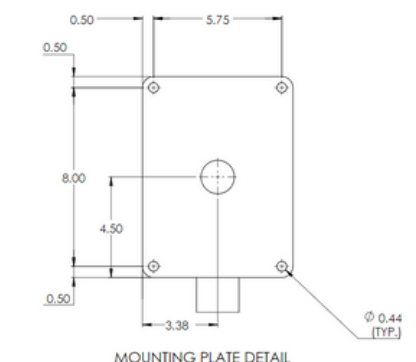

Available for:

- CB 4-r
- CB 4-s
- CB 6-s
- IP2500 Speakerphone
- Centry Speakerphone

Specifications

- **Single Mount Height:** 50"
- **Dual Mount Height:** 80"
- **Construction:** Schedule 40 Steel Tube
- **Mounting Base Diameter:** 7.00" (17.78 cm)
- **Standard Finish:** Gloss Black
 - Custom Colors Available - Contact Customer Service

Dimensions CB4 & CB6 Series Model

Dual Mount

Single Mount

Dimensions

Centry & IP2500 Speakerphone Model

Dual Mount

Single Mount

Note: Specifications subject to change without notice or obligation on the part of Code Blue Corporation.