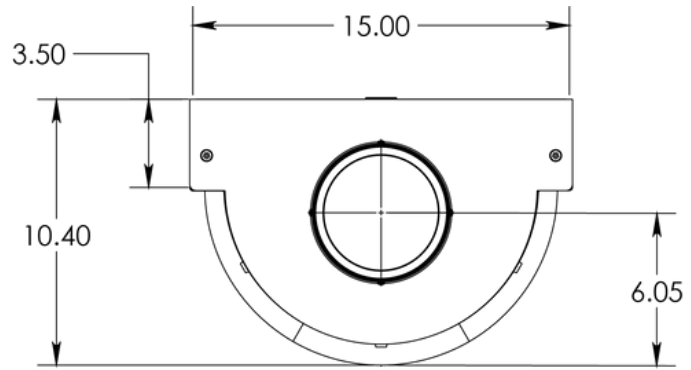

Technical Features

Specifications

- **Height:**
  - 15.12" (38.40 cm) without strobe
  - 20.01" (50.82cm) with strobe
- **Width:** 15" (38.10 cm)
- **Depth:** 10.40" (26.42 cm)
- **Weight:** 35 lbs. (15.88 kg)
- **Speakers:** 3
- **Material:**
  - **Speaker:** Acrylonitrile Butadiene Styrene (ABS)
  - **Housing:** .06" steel
- **Power:** 24V AC

Speakers

- **Frequency Response:** 450Hz-7kHz
- **Power Capacity:** 210w continuous program
- **Impedance:** 5.3 Ohms

Amplifier

- **Output Power:** 150w (0.1% THD)
- **Maximum Output Power:** 160w (1%THD)
- **Sensitivity:** 3.5 Vrms
- **Gain:** 16.5-17.5dB, min.-max.
- **Distortion:** 0.05% (0.03% average)
- **Frequency Response:** 20Hz-20kHz, ± 0.5 dB
- **Signal to Noise:** 117dB

Style

- **Standard wet coat paint options:**
  - Safety Blue, Safety Yellow, Safety Red, Gloss White, Bright Silver, Tiger Orange, Midnight Blue, Gloss Black, Dark Bronze, Cardinal Red, Medium Bronze, British Racing Green, Architectural Gray, & Oak Buff.

Compliance

- UL 62368-1
- Built to NEMA 4 Specifications
- IP56

TOP VIEW