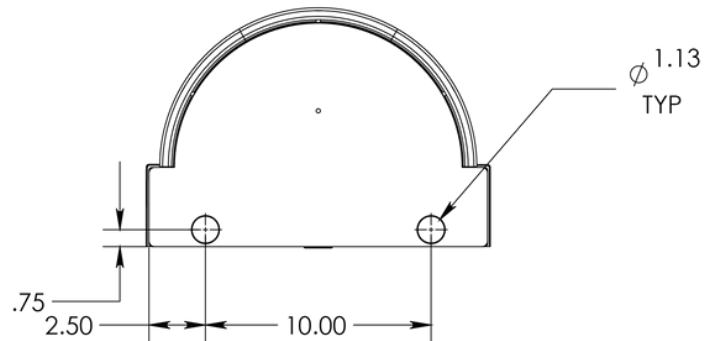

BOTTOM VIEW

Note: Specifications subject to change without notice or obligation on the part of Code Blue Corporation.