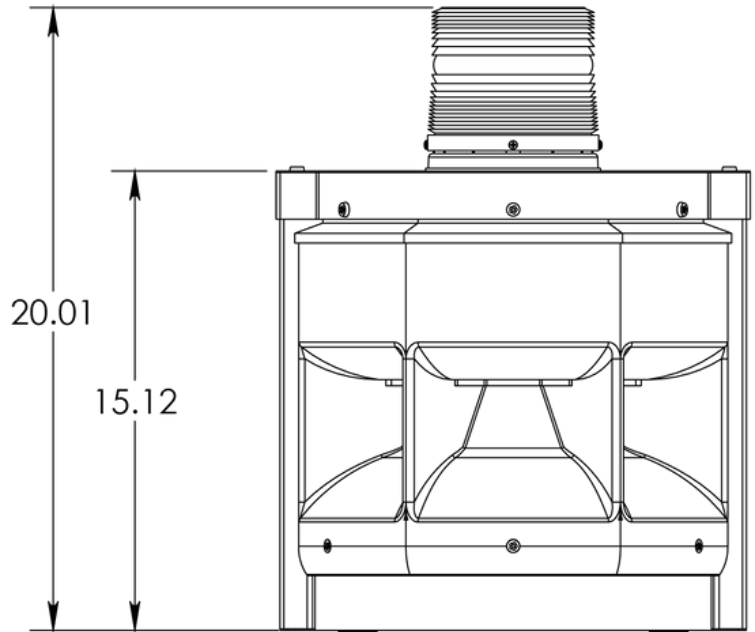

Technical Features

Specifications

- **Height:**
  - 15.12" (38.40 cm) without strobe
  - 20.01" (50.82cm) with strobe
- **Width:** 15" (38.10 cm)
- **Depth:** 10.40" (26.42 cm)
- **Weight:** 35 lbs. (15.88 kg)
- **Speakers:** 3
- **Material:**
  - **Speaker:** Acrylonitrile Butadiene Styrene (ABS)
  - **Housing:** .06" steel
- **Power:** 24V AC

Speakers

- **Frequency Response:** 450Hz-7kHz
- **Power Capacity:** 210w continuous program
- **Impedance:** 5.3 Ohms

Amplifier

- **Output Power:** 150w (0.1% THD)
- **Maximum Output Power:** 160w (1%THD)
- **Sensitivity:** 3.5 Vrms
- **Gain:** 16.5-17.5dB, min.-max.
- **Distortion:** 0.05% (0.03% average)
- **Frequency Response:** 20Hz-20kHz, ± 0.5 dB
- **Signal to Noise:** 117dB

Style

- **Standard wet coat paint options:**
  - Safety Blue, Safety Yellow, Safety Red, Gloss White, Bright Silver, Tiger Orange, Midnight Blue, Gloss Black, Dark Bronze, Cardinal Red, Medium Bronze, British Racing Green, Architectural Gray, & Oak Buff.

Compliance

- UL 62368-1
- Built to NEMA 4 Specifications
- IP56

TOP VIEW