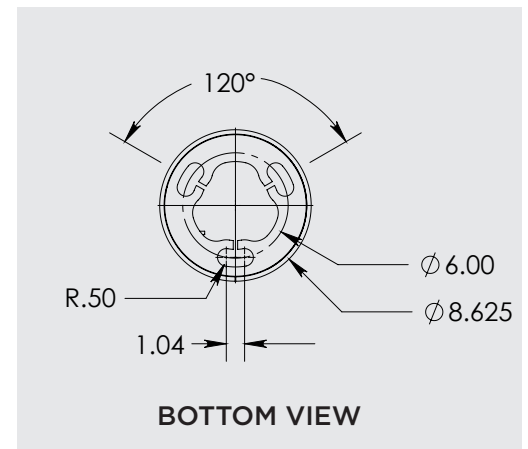

Mounting Schematics

Note: Specifications subject to change without notice or obligation on the part of Code Blue Corporation.