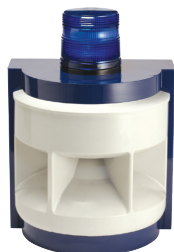

Public Address