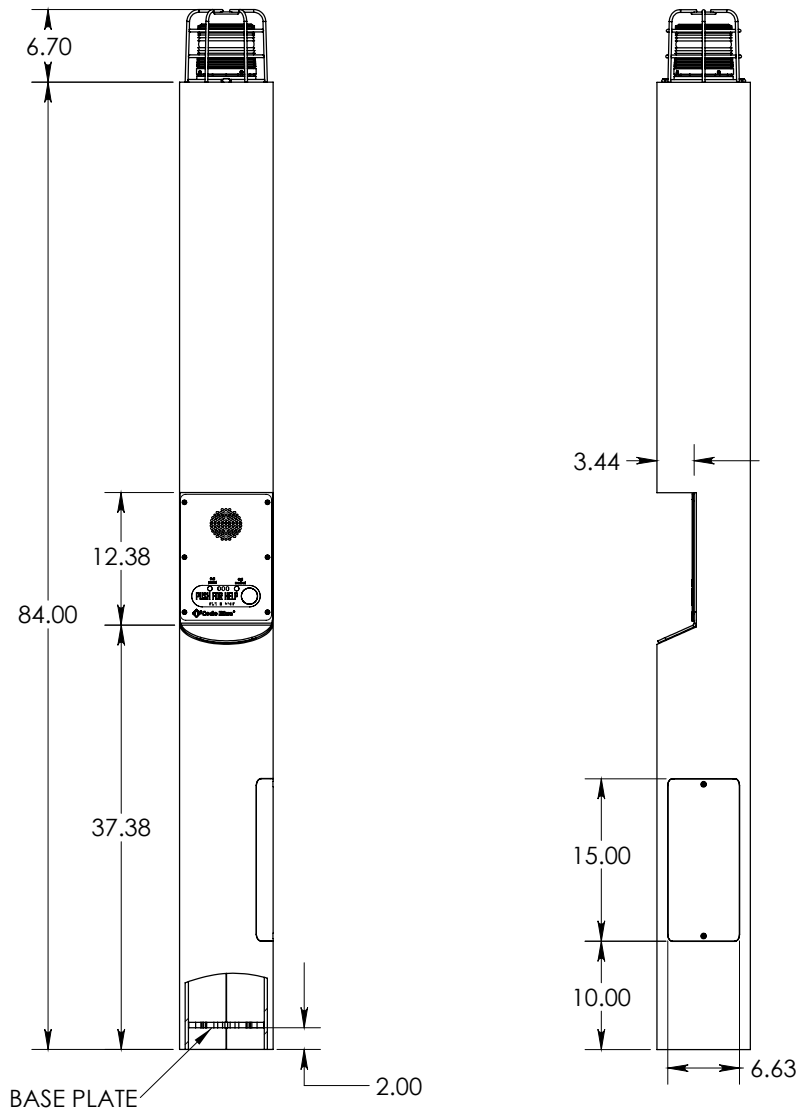

Technical Features

Specifications

- **Height:** 7' (213.36 cm)
- **Weight:** 190 lbs. (81.65 kg)
- **Diameter:** 8.625" (21.90 cm)
- **Material & thickness:** 0.25" steel
- **Access door:** 15" x 6.63" (25.4 x 16.84 cm)

Power

- **Standard:** 12-24V AC/DC
- **Optional:** 120, 240, 277V AC
  - PoE

Communication

- **Speakerphone Options**
  - **IP5000:** Full duplex, SIP compatible VoIP phone.
  - **IA4100:** Analog full duplex phone.
- Hardwire

Lighting

- LED faceplate light
- Beacon/strobe

Style

- **Standard wet coat colors:** Dark Bronze, Gloss White, Gloss Black, Safety Blue, Safety Red, Safety Yellow, Bright Silver
- **Graphics text:** Assistance, Emergency
- **Graphics colors:** Black, Blue, White

Compliance

- UL 2017
- UL 60950-1
- NEMA 4
- ADA

Options

- Dual faceplates