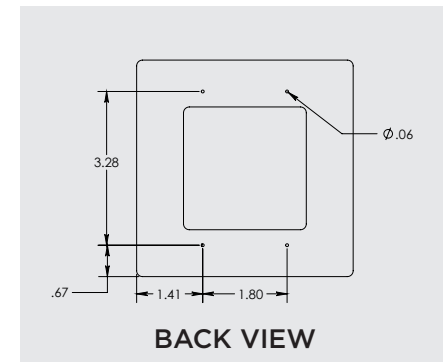

Mounting Schematics

IP1500
Surface Mount