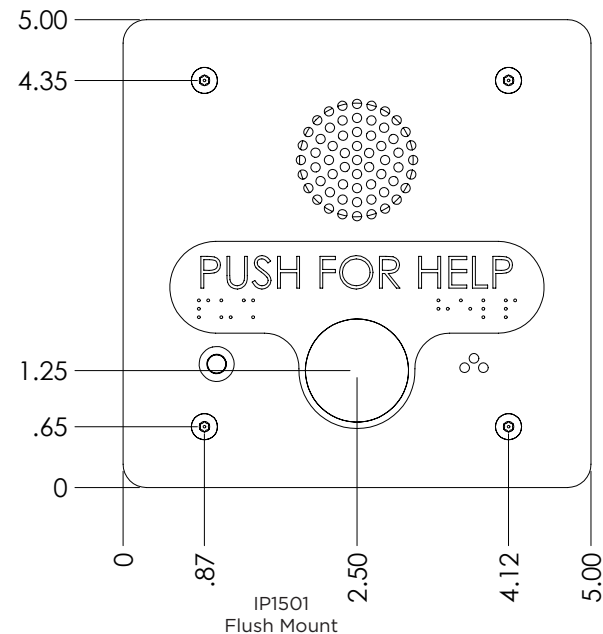

Technical Features

Specifications

- **Dimensions:**
 - **Surface:** 4.62" W x 4.62" H x 2.31" D (11.73 x 11.73 x 5.87 cm)
 - **Flush:** 5" W x 5" H x 2.2" D (12.7 x 12.7 x 5.59 cm)
- **Contact Closures-OUT:** 1
- **Ethernet Ports:** 1
- **Power:** PoE
- **RAM:** 1MB
- **Operational Temperature:** -40° C to 70° C (-40° F to 158° F)

Mounting

- Flush
- Surface

Integrations/Partners

- Avaya
- Cisco
- Genetec
- SIP compatible PBX

Functionality

- Self-monitoring
- Number storage
- Message storage

Faceplate

- Piezoelectric data button
- ADA Braille bezel
- Conformal coated PCB
- 1 LED status indicator light

Style

- **Bezel Text:** Push For Help, Emergency, Emergency/ Emergencia
- Custom Options Available

Compliance

- UL 2017
- UL 60950-1

Options

- Clear coating
- Paint (surface mount only)

Available Configurations

IP1500
Single Button
Surface Mount

IP1501
Single Button
Flush Mount

Mounting Schematics

IP1500
Surface Mount

IP1501
Flush Mount

Note: Specifications subject to change without notice or obligation on the part of Code Blue Corporation.