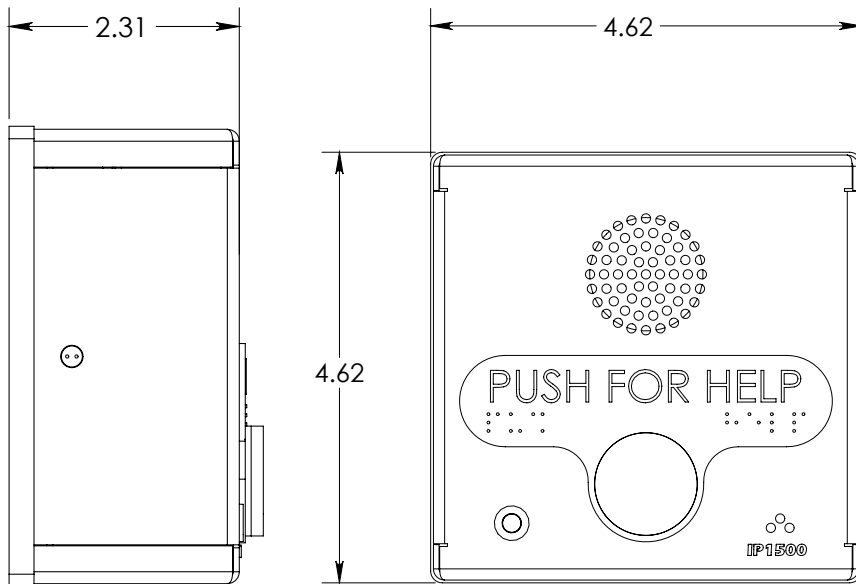

Technical Features

Specifications

- **Dimensions:**
 - **Surface:** 4.62" W x 4.62" H x 2.31" D (11.73 x 11.73 x 5.87 cm)
 - **Flush:** 5" W x 5" H x 2.2" D (12.7 x 12.7 x 5.59 cm)
- **Contact Closures-OUT:** 1
- **Ethernet Ports:** 1
- **Power:** PoE
- **RAM:** 1MB
- **Operational Temperature:** -40° C to 70° C (-40° F to 158° F)

Mounting

- Flush
- Surface

Integrations/Partners

- Avaya
- Cisco
- Genetec
- SIP compatible PBX

Functionality

- Self-monitoring
- Number storage
- Message storage

Faceplate

- Piezoelectric data button
- ADA Braille bezel
- Conformal coated PCB
- 1 LED status indicator light

Style

- **Bezel Text:** Push For Help, Emergency, Emergency/ Emergencia
- Custom Options Available

Compliance

- UL 2017
- UL 60950-1

Options

- Clear coating
- Paint (surface mount only)

Available Configurations

IP1500
Single Button
Surface Mount

IP1501
Single Button
Flush Mount

Mounting Schematics

IP1500
Surface Mount

IP1501
Flush Mount

Note: Specifications subject to change without notice or obligation on the part of Code Blue Corporation.