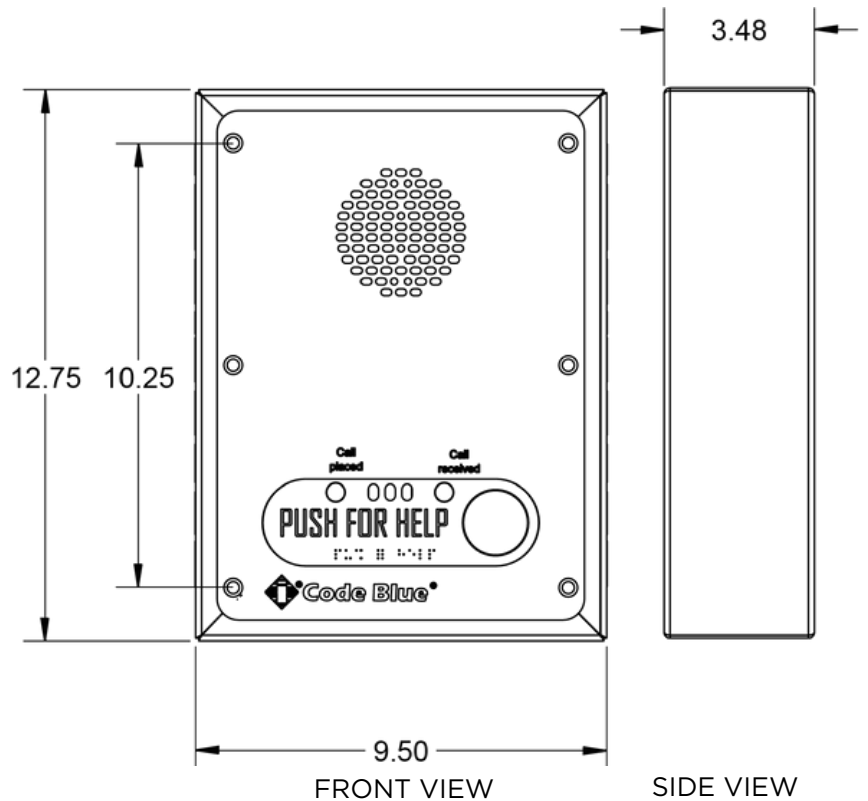

Technical Features

Specifications

- **Height:** 12.75" (32.39 cm)
- **Width:** 9.5" (24.13 cm)
- **Depth:** 3.48" (8.84 cm)
- **Weight:** 7 lbs. (3.2 kg)
- **Material & thickness:** 0.078" carbon steel
- **Standard Power:** 12-24V AC/DC
- **Optional Power:**
  - 120-277V AC
  - PoE

Communication

- **Speakerphone Options**
  - **LS1000/LS2000:** Full Duplex, SIP Compatible VoIP Phone.
  - **IA4100:** Analog full duplex phone.
- **Connection Options**
  - Hardwired
  - Cellular
  - IP Wireless

Style

- **Standard wet coat paint options:** Safety Blue, Safety Yellow, Safety Red, Gloss White, Bright Silver, Tiger Orange, Midnight Blue, Gloss Black, Dark Bronze, Cardinal Red, Medium Bronze, British Racing Green, Architectural Gray, & Oak Buff.
- **Standard Graphics text options:** Emergency, Assistance, Help Point, Police, Courtesy, Security, Information
- **Standard Graphics text colors:** White, Black, Blue, Red, Green, Yellow, Orange, Purple, & Brown
- **Custom Paint Colors, Graphic Colors, Graphic Text & Fonts also available.**

Compliance

- UL 62368-1
- Built to NEMA 4 Specifications
- Designed to ADA Specifications

Note: Specifications subject to change without notice or obligation on the part of Code Blue Corporation.