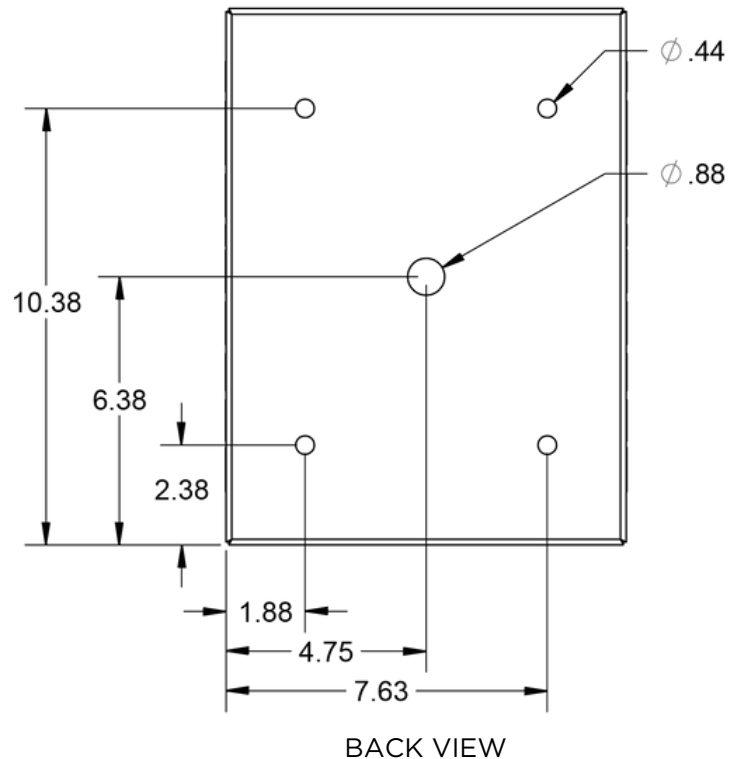

Technical Features

Specifications

- **Height:** 12.75" (32.39 cm)
- **Width:** 9.5" (24.13 cm)
- **Depth:** 3.48" (8.84 cm)
- **Weight:** 7 lbs. (3.2 kg)
- **Material & thickness:** 0.078" carbon steel
- **Standard Power:** 12-24V AC/DC
- **Optional Power:**
  - 120-277V AC
  - PoE

Communication

- **Speakerphone Options**
  - **LS1000/LS2000:** Full Duplex, SIP Compatible VoIP Phone.
  - **IA4100:** Analog full duplex phone.
- **Connection Options**
  - Hardwired
  - Cellular
  - IP Wireless

Style

- **Standard wet coat paint options:** Safety Blue, Safety Yellow, Safety Red, Gloss White, Bright Silver, Tiger Orange, Midnight Blue, Gloss Black, Dark Bronze, Cardinal Red, Medium Bronze, British Racing Green, Architectural Gray, & Oak Buff.
- **Standard Graphics text options:** Emergency, Assistance, Help Point, Police, Courtesy, Security, Information
- **Standard Graphics text colors:** White, Black, Blue, Red, Green, Yellow, Orange, Purple, & Brown
- **Custom Paint Colors, Graphic Colors, Graphic Text & Fonts also available.**

Compliance

- UL 62368-1
- Built to NEMA 4 Specifications
- Designed to ADA Specifications

Note: Specifications subject to change without notice or obligation on the part of Code Blue Corporation.