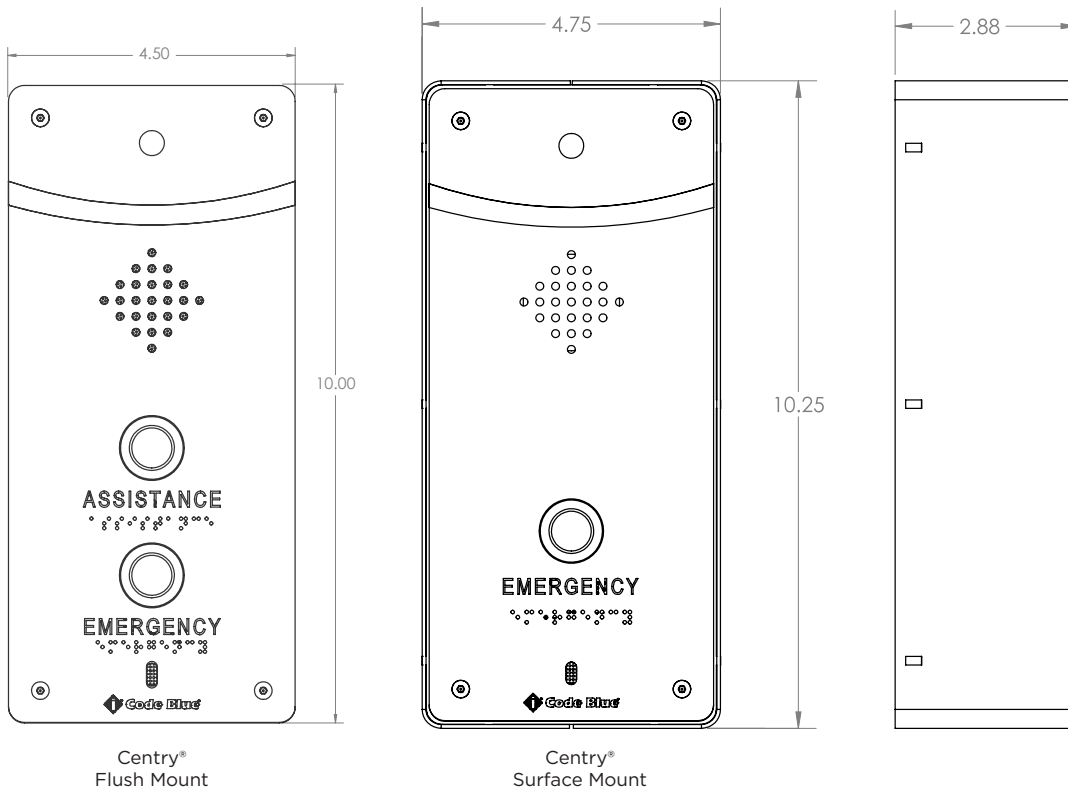

- Heights, widths, depths
- Graphics, text and logos
- Bezel text, color, design

Technical Features

Specifications

- **Dimensions:**
 - **Surface:** 4.75" W x 10.25" H x 2.875" D (12.07 x 26.04 x 7.30 cm)
 - **Flush:** 4.5" W x 10" H x 3.125" D (11.43 x 25.4 x 7.94 cm)
- **Weight:** 4 lbs. (1.81 kg)
- **Contact Closures-IN:** 3
- **Contact Closures-OUT:** 3
- **Ethernet Ports:** 3
- **Power:** PoE 802.3 at/af
- **RAM:** 4GB
- **Operational Temperature:** -40° C to 70° C (-40° F to 158° F)

Button

- Piezoelectric data buttons
- 25mm ring-lit RGB LED

Lighting

- LED station beacon

Faceplate

- ADA Braille text
- Conformal coated PCB

Functionality

- **Line Level Audio Output:** 8 ohm
- Number storage
- Message storage
- Peer-to-peer audio communication

Style

- **Text:** Assistance, Emergency
- **Text Colors:** Black, Blue, Red
- Custom Options Available

Compliance

- NEMA 3
- UL 60950-22
- UL 62368-1

Mounting

- Flush
- Surface
 - Curb

Options

- Battery backup