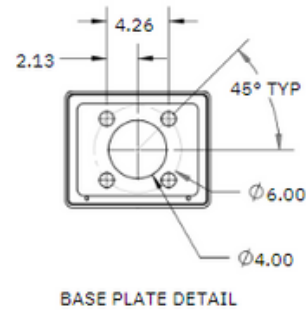

Technical Features

Specifications

- **Height:** 9.5' (288.31 cm)
- **Weight:** 225 lbs. (102.06 kg)
- **Width:** 10" (25.4 cm)
- **Depth:** 8" (20.32 cm)
- **Material & thickness:** 0.25" steel
- **Access door:** 16.00" x 8.00" (20.32 x 40.64 cm)
- **Standard Power:** 12-24V AC/DC
- **Optional Power:**
  - 120-277V AC
  - PoE

Communication

- **Speakerphone Options**
  - **LS1000/LS2000:** Full Duplex, SIP Compatible VoIP Phone.
  - **IA4100:** Analog full duplex phone.
- **Connection Options**
  - **Hardwired**

Lighting

- LED faceplate light
- Beacon/strobe

Style

- **Standard wet coat paint options:**

Safety Blue, Safety Yellow, Safety Red, Gloss White, Bright Silver, Tiger Orange, Midnight Blue, Gloss Black, Dark Bronze, Cardinal Red, Medium Bronze, British Racing Green, Architectural Gray, & Oak Buff.

- **Standard Graphics text options:**

Emergency, Assistance, Help Point, Police, Courtesy, Security, Information

- **Standard Graphics text colors:**

White, Black, Blue, Red, Green, Yellow, Orange, Purple, & Brown

Compliance

- UL 62368-1
- Built to NEMA 4 Specifications
- Designed to ADA Specifications

Note: Specifications subject to change without notice or obligation on the part of Code Blue Corporation.