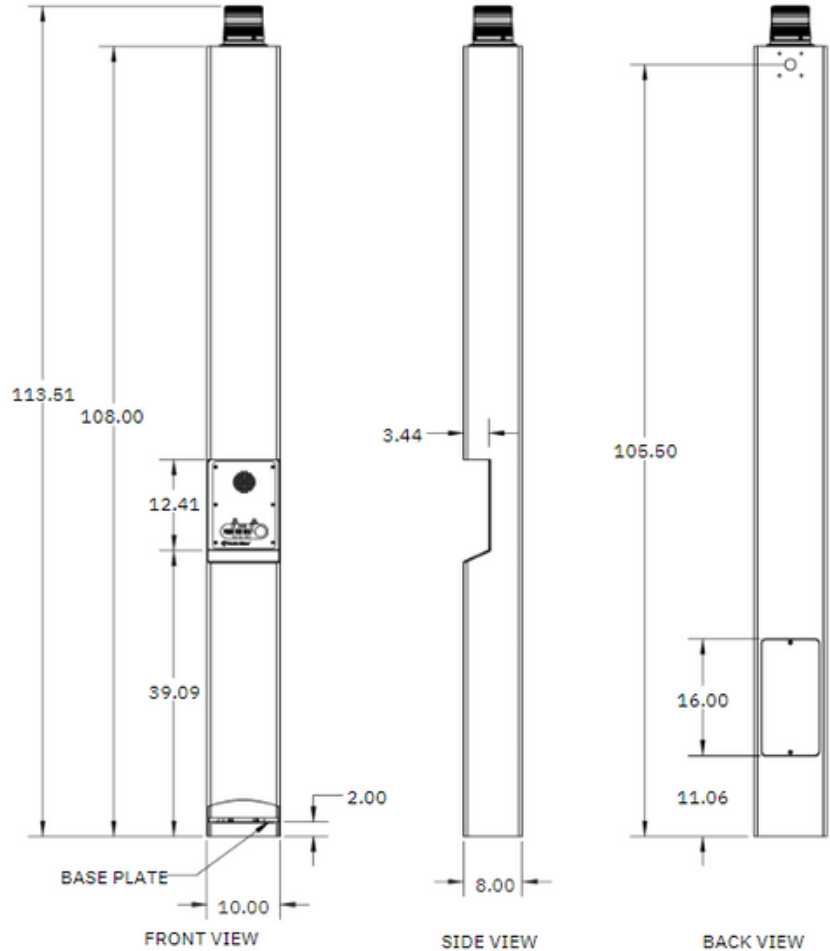

Technical Features

Specifications

- **Height:** 9.5' (288.31 cm)
- **Weight:** 225 lbs. (102.06 kg)
- **Width:** 10" (25.4 cm)
- **Depth:** 8" (20.32 cm)
- **Material & thickness:** 0.25" steel
- **Access door:** 16.00" x 8.00" (20.32 x 40.64 cm)
- **Standard Power:** 12-24V AC/DC
- **Optional Power:**
  - 120-277V AC
  - PoE

Communication

- **Speakerphone Options**
  - **LS1000/LS2000:** Full Duplex, SIP Compatible VoIP Phone.
  - **IA4100:** Analog full duplex phone.
- **Connection Options**
  - **Hardwired**

Lighting

- LED faceplate light
- Beacon/strobe

Style

- **Standard wet coat paint options:**

Safety Blue, Safety Yellow, Safety Red, Gloss White, Bright Silver, Tiger Orange, Midnight Blue, Gloss Black, Dark Bronze, Cardinal Red, Medium Bronze, British Racing Green, Architectural Gray, & Oak Buff.

- **Standard Graphics text options:**

Emergency, Assistance, Help Point, Police, Courtesy, Security, Information

- **Standard Graphics text colors:**

White, Black, Blue, Red, Green, Yellow, Orange, Purple, & Brown

Compliance

- UL 62368-1
- Built to NEMA 4 Specifications
- Designed to ADA Specifications

Note: Specifications subject to change without notice or obligation on the part of Code Blue Corporation.