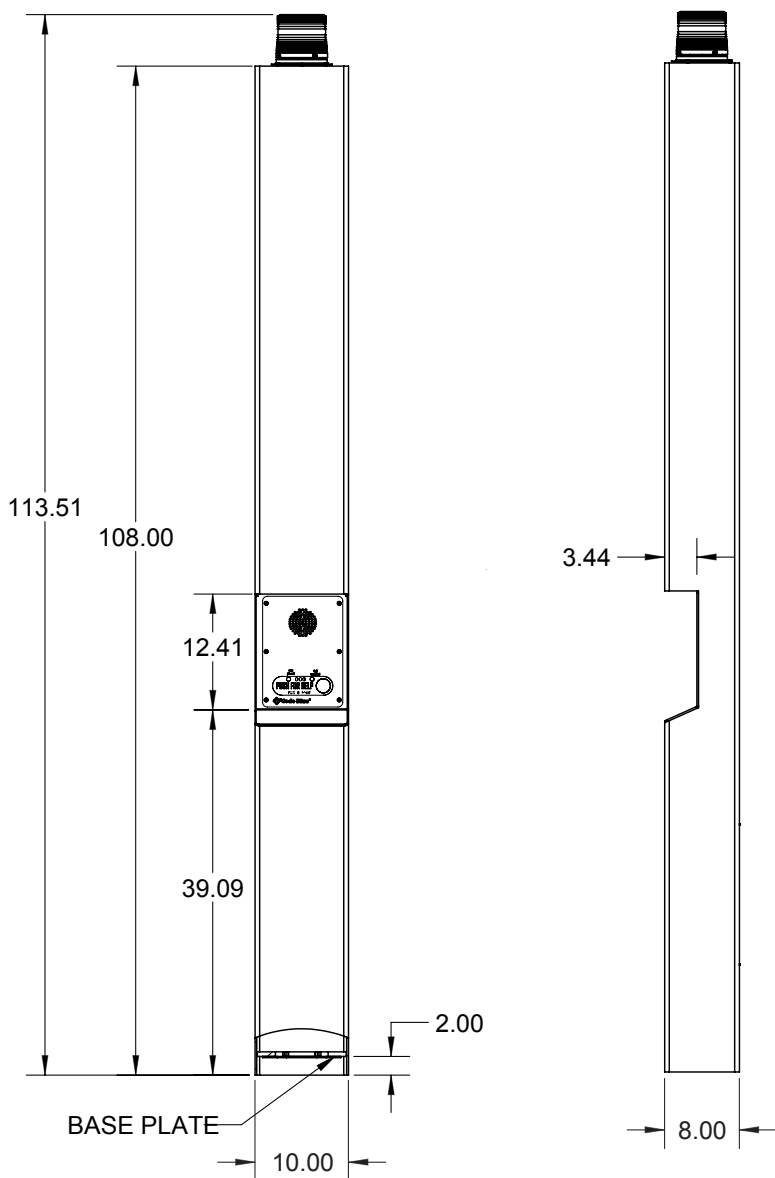

Standard Features

- ✓ 9 feet tall
- ✓ 10" x 8" dimensions
- ✓ LED faceplate light
- ✓ Safety Blue powder coat paint

Popular Applications

Technical Features

Specifications

- **Height:** 9' (289.56 cm)
- **Weight:** 225 lbs. (102.06 kg)
- **Width:** 10" (21.90 cm)
- **Depth:** 8" (21.90 cm)
- **Material & thickness:** 0.1875" steel
- **Access door:** 15.88" x 7.88" (40.34 x 20.02 cm)

Lighting

- LED faceplate light
- Beacon/strobe

Compliance

- UL 2017
- NEMA 4
- ADA

Options

- Overhead camera mount

Mounting Schematics

Get It Customized