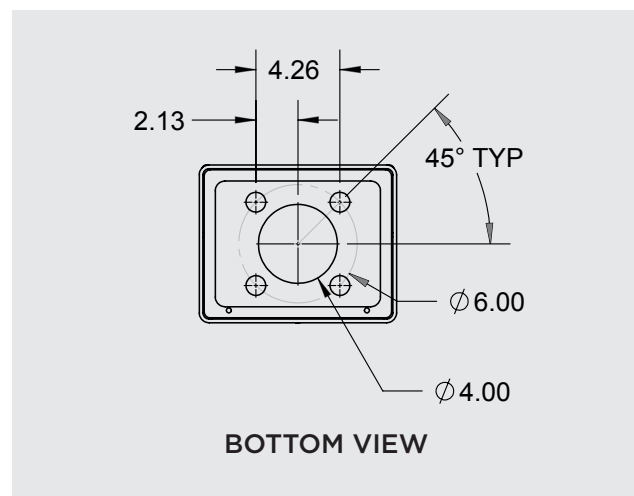

Standard Features

- ✓ 9 feet tall
- ✓ 10" x 8" dimensions
- ✓ LED faceplate light
- ✓ Safety Blue powder coat paint

Popular Applications

Technical Features

Specifications

- **Height:** 9' (289.56 cm)
- **Weight:** 225 lbs. (102.06 kg)
- **Width:** 10" (21.90 cm)
- **Depth:** 8" (21.90 cm)
- **Material & thickness:** 0.1875" steel
- **Access door:** 15.88" x 7.88" (40.34 x 20.02 cm)

Lighting

- LED faceplate light
- Beacon/strobe

Compliance

- UL 2017
- NEMA 4
- ADA

Options

- Overhead camera mount

Mounting Schematics

Get It Customized