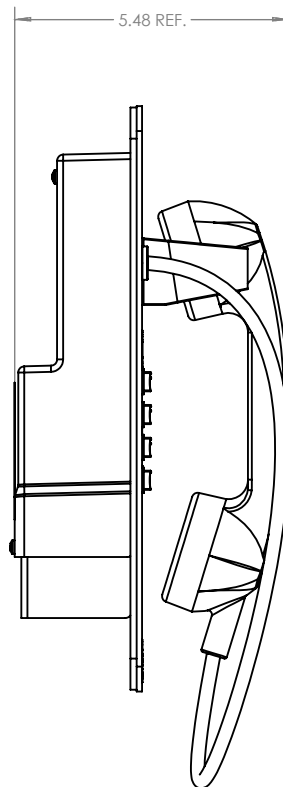

Note: Specifications subject to change without notice or obligation on the part of Code Blue Corporation.