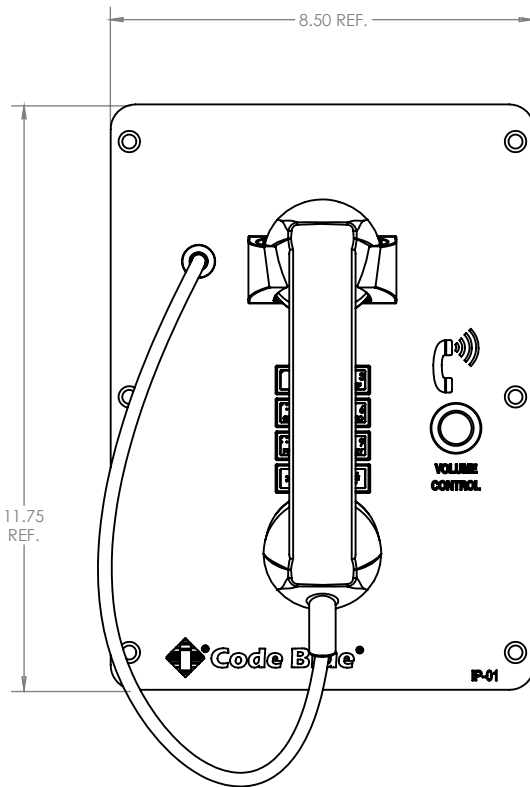

Note: Specifications subject to change without notice or obligation on the part of Code Blue Corporation.