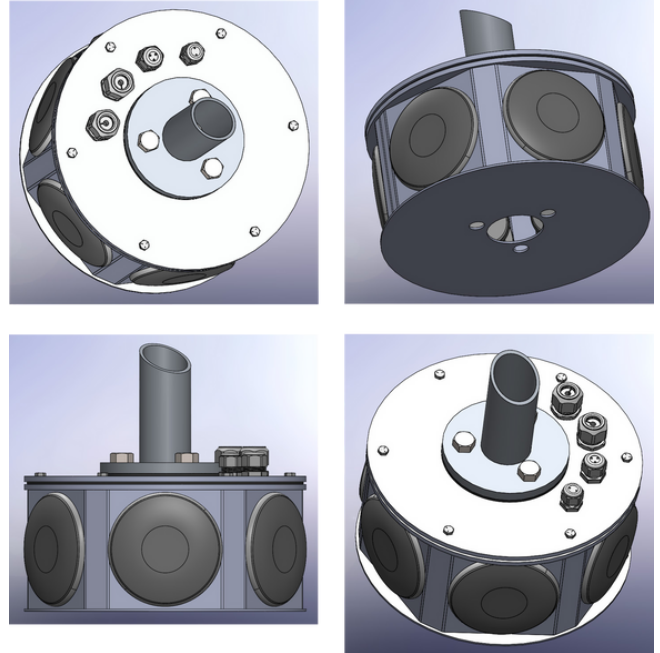

Product Description

The **Solar Audio Paging System** for our CB 1-w Solar Help Point® provides a solar-powered audio unit with 6 speakers for a 360° audio coverage to deliver a very high-powered speaker system for mass notification & two-way communication.

Technical Features

Available for the:

- CB 1-w solar tower

Specifications

- **Height:** 6" (15.24 cm)
- **Width:** 13" (33.02cm)
- **Weight** (entire unit): 37 lbs.
- **Install weight:** 28 lbs.
- **Speakers:** 6
- **Material:**
 - **Speakers:** Acrylic cloth
 - **Housing:** Carbon Steel
- **Power:** 12V DC - From Solar Powered System
- **Power Range:** 15 W per speaker (90 W total)

Speakers

- **Size:** 5" Diameter (12.7 cm)
- **Power Capacity:** 15 W
- **Impedance:** 8 Ohms per speaker
- **Frequency Response:** 400-8000 Hz
- **Frequency Range:** 450 - 8,000 Hz
- **Resonant Frequency:** 726 Fs