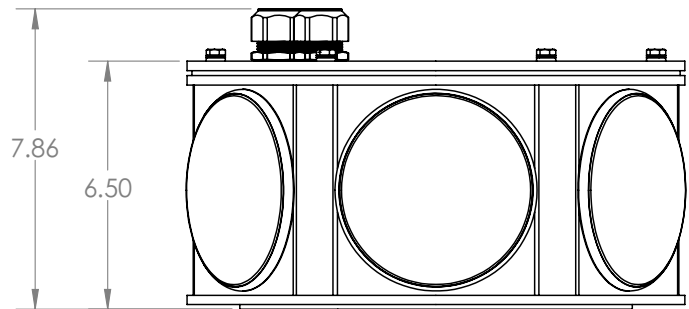

Technical Features

Available for the:

- CB 1-w solar tower

Specifications

- **Height:** 6" (15.24 cm)
- **Width:** 13" (33.02cm)
- **Weight** (entire unit): 37 lbs.
- **Install weight:** 28 lbs.
- **Speakers:** 6
- **Material:**
 - **Speakers:** Acrylic cloth
 - **Housing:** Carbon Steel
- **Power:** 12V DC - From Solar Powered System
- **Power Range:** 15 W per speaker (90 W total)

Speakers

- **Size:** 5" Diameter (12.7 cm)
- **Power Capacity:** 15 W
- **Impedance:** 8 Ohms per speaker
- **Frequency Response:** 400-8000 Hz
- **Frequency Range:** 450 - 8,000 Hz
- **Resonant Frequency:** 726 Fs