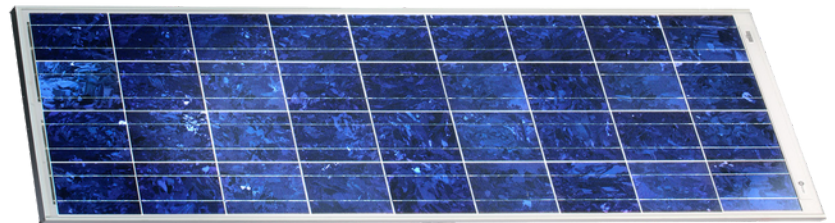

Product Description

The **Solar Audio Paging System** for our CB 1-w Solar Help Point® provides a solar-powered audio unit with 6 speakers for a 360° audio coverage to deliver a very high-powered speaker system for mass notification & two-way communication.

New and improved Solar panel technology in partnership with:

Standard Features

- ✓ Solar power delivery with 180W solar panel.
- ✓ Increased audio coverage with 6 speakers for a 360° circumference.
- ✓ Frequency range of 450-8000 Hertz.
- ✓ Filters out low frequency noises and reduces ambient noise distortions.
- ✓ Full range 20 to 20kHz Bandwidth Programmed to support voice range.
- ✓ Input audio gain adjustment at the amplifier.

Technical Features

Available for the:

- CB 1-w solar tower

Specifications

- **Height:** 6" (15.24 cm)
- **Width:** 13" (33.02cm)
- **Weight** (entire unit): 37 lbs.
- **Install weight:** 28 lbs.
- **Speakers:** 6
- **Material:**
 - **Speakers:** Acrylic cloth
 - **Housing:** Carbon Steel
- **Power:** 12V DC - From Solar Powered System
- **Power Range:** 15 W per speaker (90 W total)

Style

- **Standard wet coat colors:** Dark Bronze, Gloss White, Gloss Black, Safety Blue, Safety Red, Safety Yellow, Bright Silver
- **Custom colors available**

Note: Specifications subject to change without notice or obligation on the part of Code Blue Corporation.