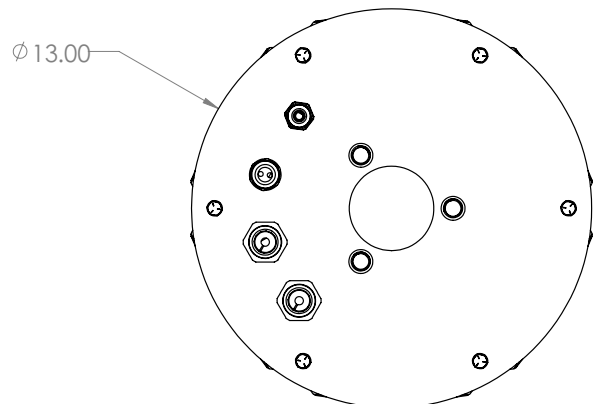

Style

- **Standard wet coat colors:** Dark Bronze, Gloss White, Gloss Black, Safety Blue, Safety Red, Safety Yellow, Bright Silver
- **Custom colors available**