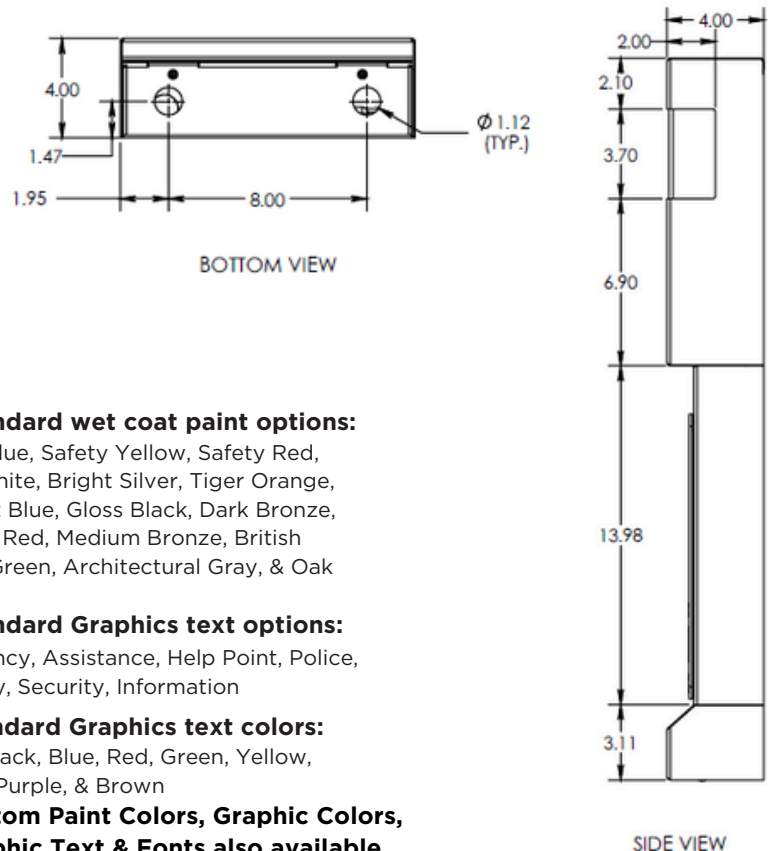

Technical Features

Specifications

- **Height:** 29.8" (75.69 cm)
- **Width:** 11.90" (30.22 cm)
- **Depth:** 4" (10.16 cm)
- **Weight:** 31 lbs. (14 kg)
- **Speakers:** 1
- **Material:** 14 Gauge Stainless Steel
- **Power:** 120V AC

Communication

- **Speakerphone Options**
  - **LS1000/LS2000:** Full Duplex, SIP Compatible VoIP Phone.
  - **IA4100:** Analog full duplex phone.
- **Connection Options**
  - Hardwired
  - Cellular
  - IP Wireless

Lighting

- Beacon/strobe
- Faceplate Light

Audio Paging Speaker

- **Size:** 5" Diameter (12.7 cm)
- **Power Capacity:** 5 W Continuous, 30 W Max
- **Impedance:** 8 Ohms per speaker
- **Frequency Range:** 450 - 8,000 Hz

Amplifier

- **Load Resistance:** 2.4 ohms
- **Output Power:** 1x100 (20Hz-20kHz, 0.1% THD)
- **Maximum Output Power:** 100 (20Hz-20kHz, 1% THD)
- **Distortion:** 10%
- **Signal to Noise:** 102 dB
- **Sensitivity:** 102 dB SPL

Compliance

- UL 26238
- Built to NEMA 4 Specifications

Style

- **Standard wet coat paint options:**

Safety Blue, Safety Yellow, Safety Red, Gloss White, Bright Silver, Tiger Orange, Midnight Blue, Gloss Black, Dark Bronze, Cardinal Red, Medium Bronze, British Racing Green, Architectural Gray, & Oak Buff.

- **Standard Graphics text options:**

Emergency, Assistance, Help Point, Police, Courtesy, Security, Information

- **Standard Graphics text colors:**

White, Black, Blue, Red, Green, Yellow, Orange, Purple, & Brown

- **Custom Paint Colors, Graphic Colors, Graphic Text & Fonts also available.**

Note: Specifications subject to change without notice or obligation on the part of Code Blue Corporation.