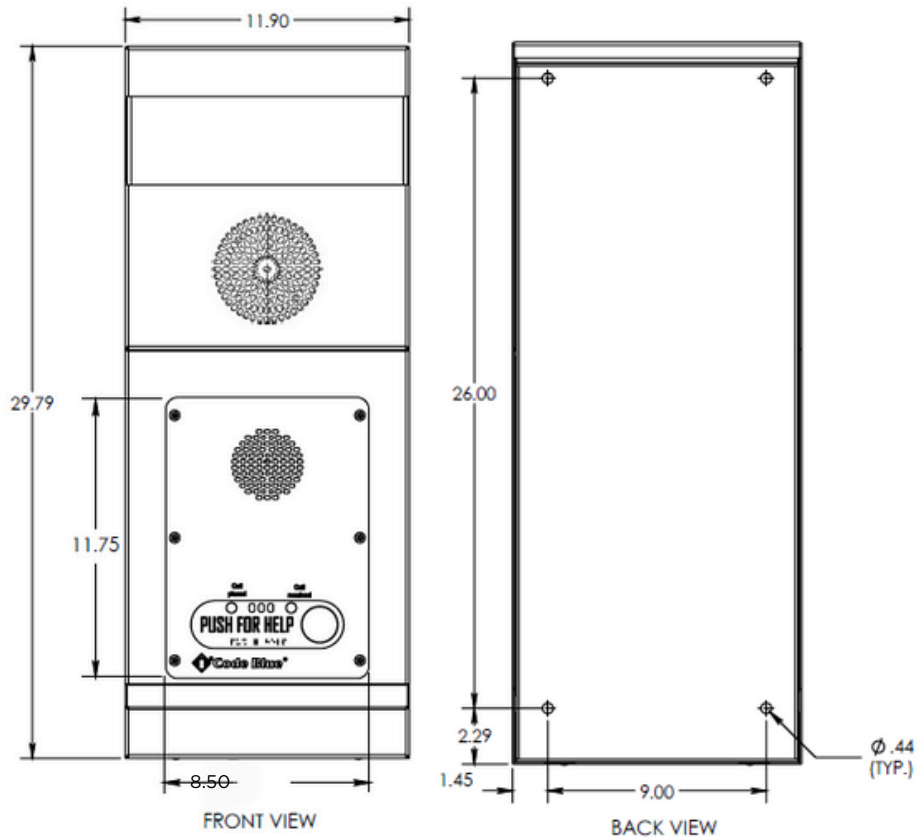

Technical Features

Specifications

- **Height:** 29.8" (75.69 cm)
- **Width:** 11.90" (30.22 cm)
- **Depth:** 4" (10.16 cm)
- **Weight:** 31 lbs. (14 kg)
- **Speakers:** 1
- **Material:** 14 Gauge Stainless Steel
- **Power:** 120V AC

Communication

- **Speakerphone Options**
  - **LS1000/LS2000:** Full Duplex, SIP Compatible VoIP Phone.
  - **IA4100:** Analog full duplex phone.
- **Connection Options**
  - Hardwired
  - Cellular
  - IP Wireless

Lighting

- Beacon/strobe
- Faceplate Light

Audio Paging Speaker

- **Size:** 5" Diameter (12.7 cm)
- **Power Capacity:** 5 W Continuous, 30 W Max
- **Impedance:** 8 Ohms per speaker
- **Frequency Range:** 450 - 8,000 Hz

Amplifier

- **Load Resistance:** 2.4 ohms
- **Output Power:** 1x100 (20Hz-20kHz, 0.1% THD)
- **Maximum Output Power:** 100 (20Hz-20kHz, 1% THD)
- **Distortion:** 10%
- **Signal to Noise:** 102 dB
- **Sensitivity:** 102 dB SPL

Compliance

- UL 26238
- Built to NEMA 4 Specifications

Style

- **Standard wet coat paint options:**

Safety Blue, Safety Yellow, Safety Red, Gloss White, Bright Silver, Tiger Orange, Midnight Blue, Gloss Black, Dark Bronze, Cardinal Red, Medium Bronze, British Racing Green, Architectural Gray, & Oak Buff.

- **Standard Graphics text options:**

Emergency, Assistance, Help Point, Police, Courtesy, Security, Information

- **Standard Graphics text colors:**

White, Black, Blue, Red, Green, Yellow, Orange, Purple, & Brown

- **Custom Paint Colors, Graphic Colors, Graphic Text & Fonts also available.**

Note: Specifications subject to change without notice or obligation on the part of Code Blue Corporation.