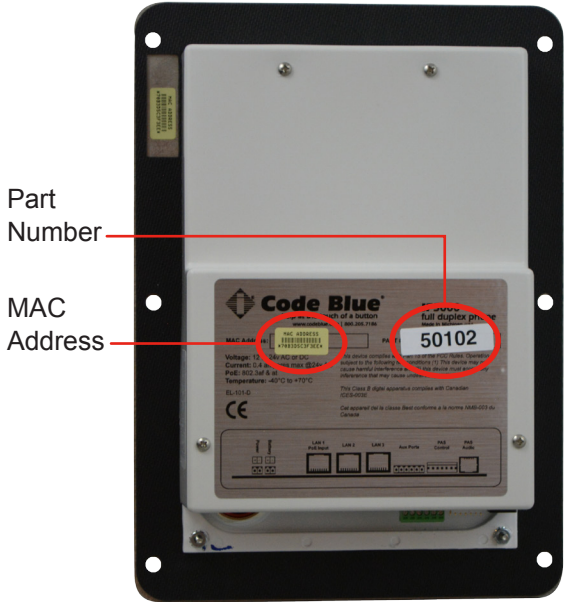

IP5000 VoIP Speakerphone

IA4100 Analog Speakerphone